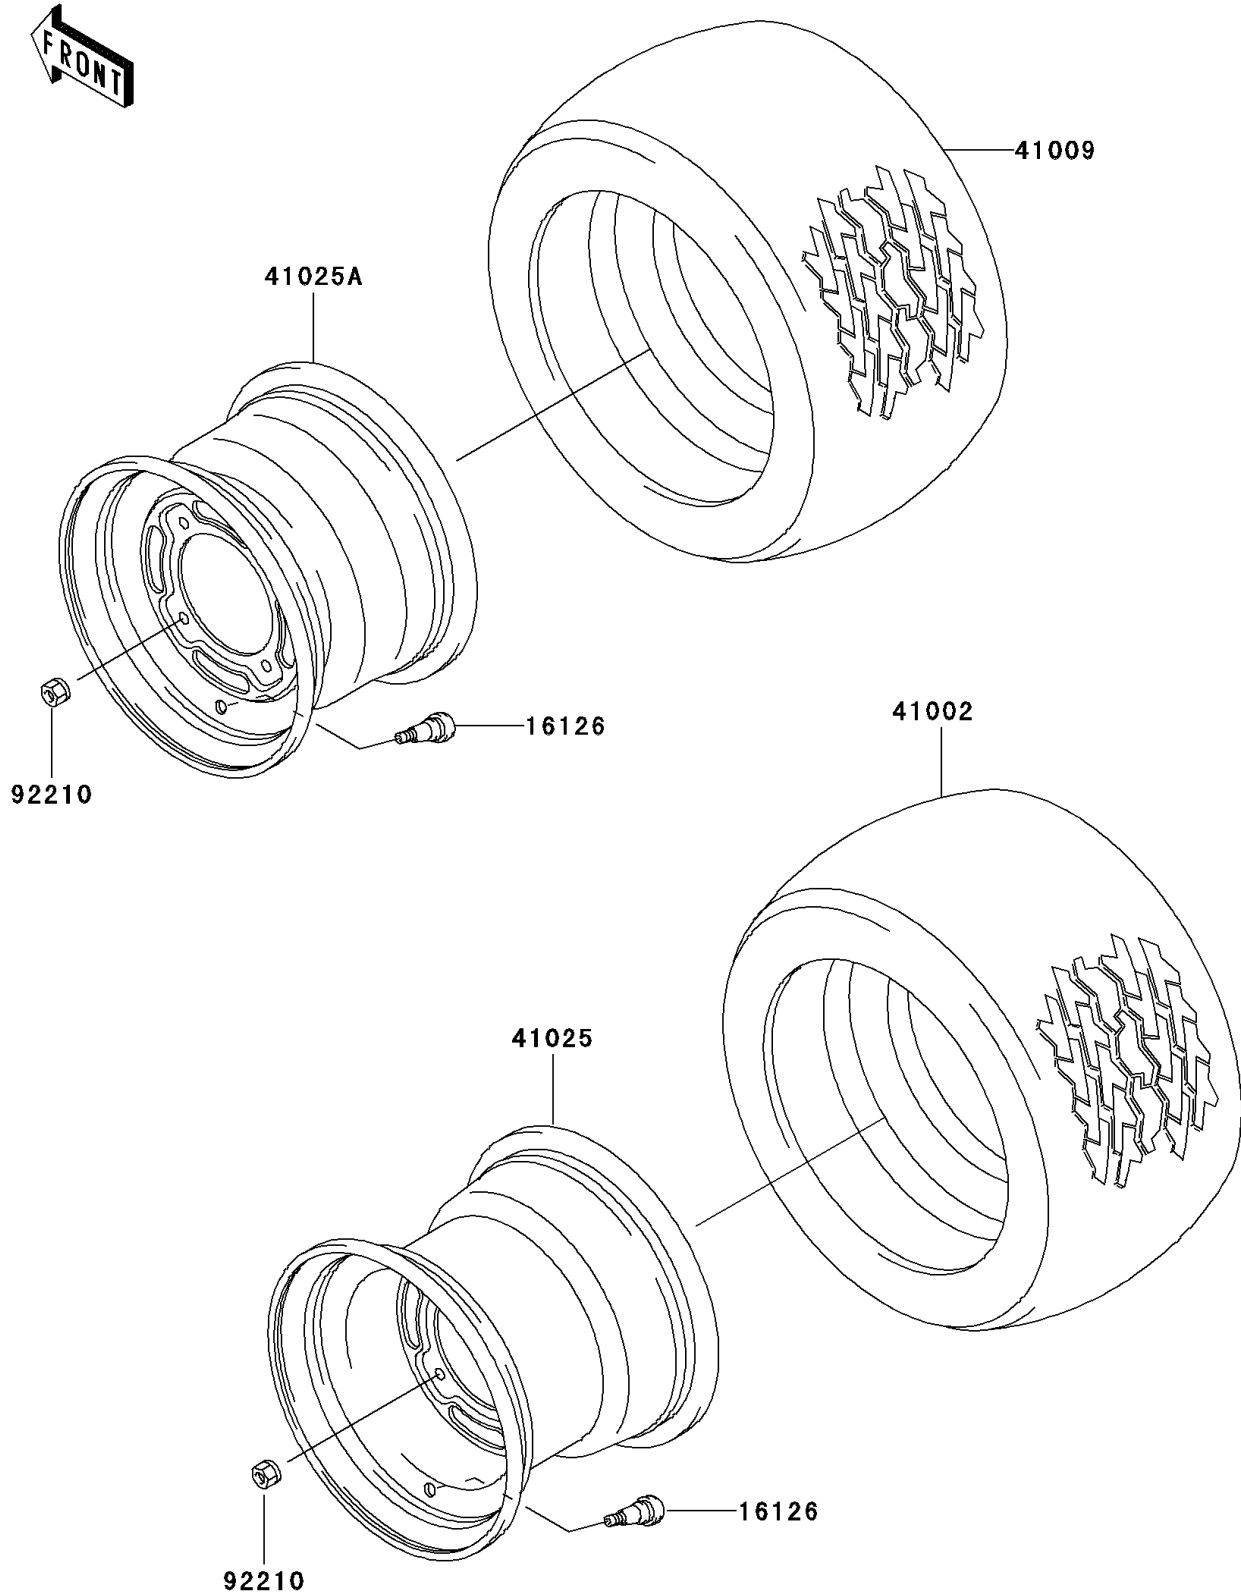

Mule 520 PARTS DIAGRAM

Wheels/Tires

F2210

Mule 520 PARTS LIST

Wheels/Tires

ITEM NAME	PART NUMBER	QUANTITY
VALVE (Ref # 16126)	16126-4001	4
TIRE,20X10.00-10NHS(GOODYEAR) (Ref # 41002)	41002-1756	2
TIRE,FR,20.5X8-10(GOODYEAR) (Ref # 41009)	41009-1265	2
RIM,RR,10X8.5,F.SILVER (Ref # 41025)	41025-1337-5A	2
RIM,FR,10X7.0,F.SILVER (Ref # 41025A)	41025-1338-5A	2
NUT,LOCK,10MM (Ref # 92210)	92210-1204	16