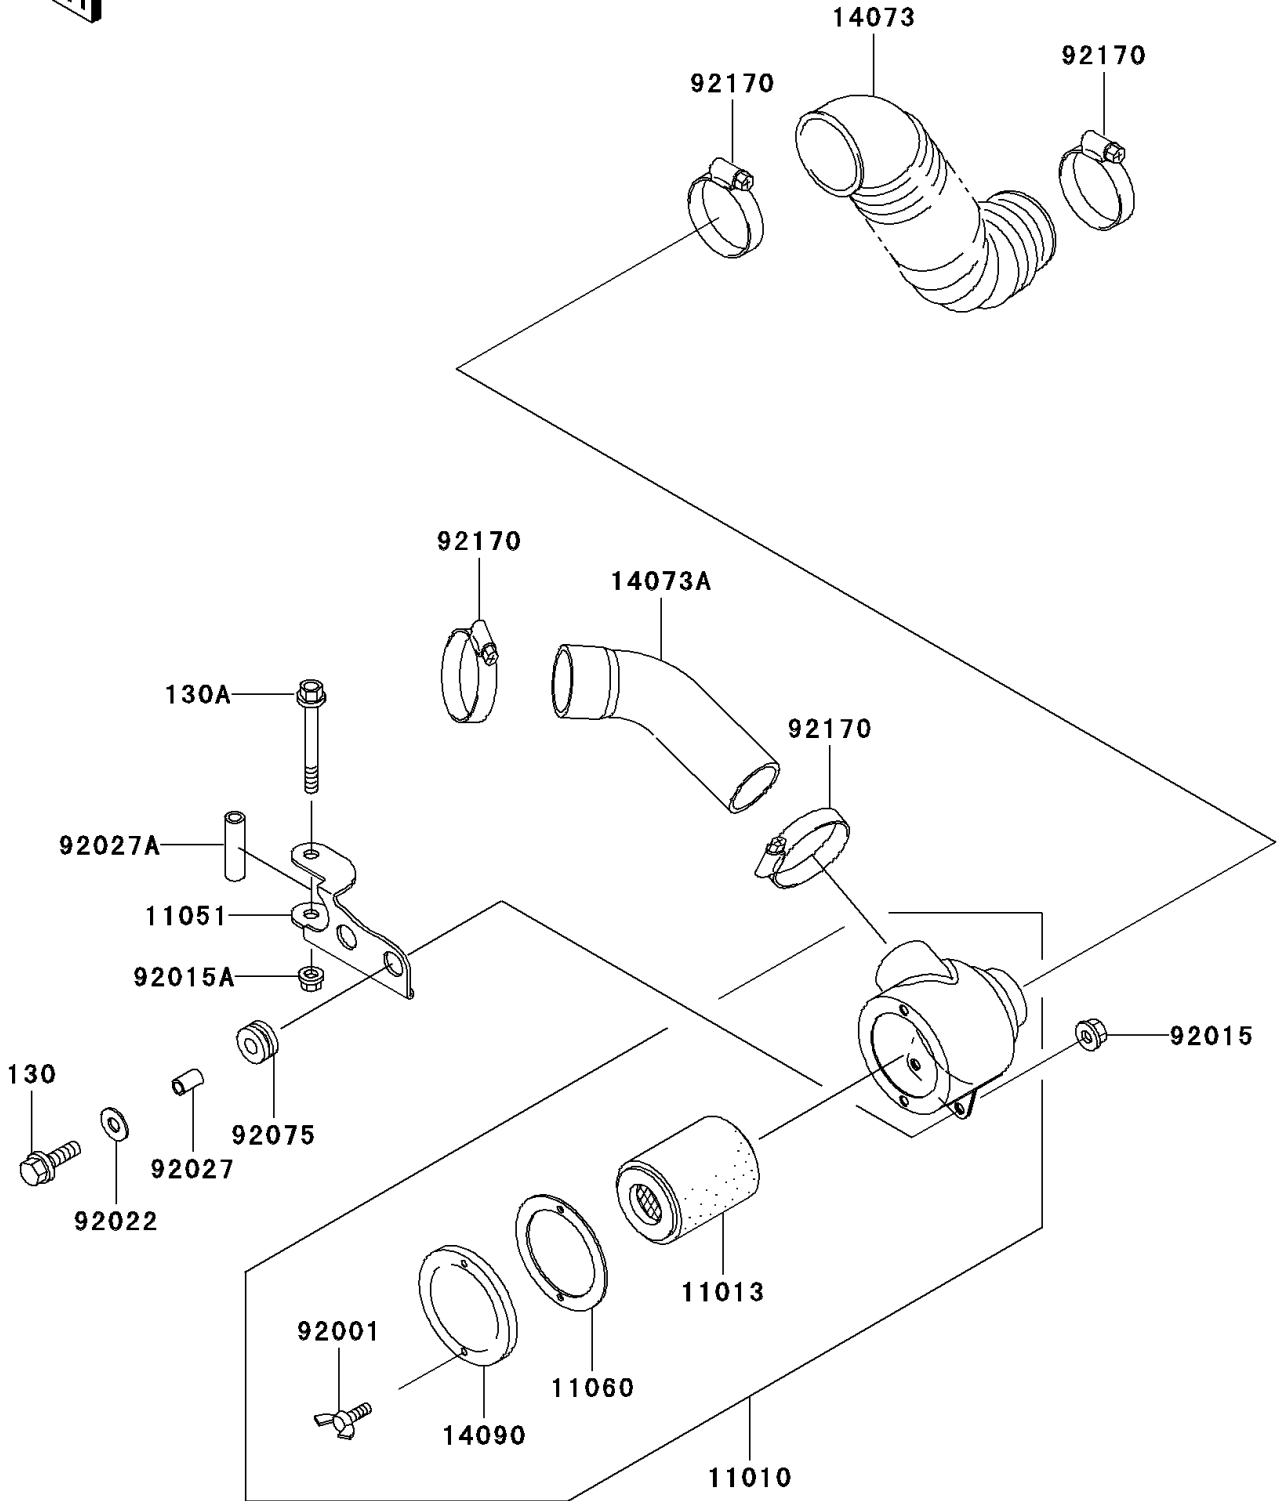

Mule 2510 Diesel PARTS DIAGRAM

Air Cleaner-Belt Converter

E1394

Mule 2510 Diesel PARTS LIST

Air Cleaner-Belt Converter

ITEM NAME	PART NUMBER	QUANTITY
BOLT-FLANGED,8X30,BLACK (Ref # 130)	130C0830	2
BOLT-FLANGED (Ref # 130A)	130J1075	1
FILTER-ASSY-AIR (Ref # 11010)	11010-1735	1
ELEMENT-AIR FILTER (Ref # 11013)	11013-1263	1
BRACKET (Ref # 11051)	11051-1337	1
GASKET,AIR FILTER CASE (Ref # 11060)	11060-1975	1
DUCT,BELT CONVERTER (Ref # 14073)	14073-1492	1
DUCT (Ref # 14073A)	14073-1756	1
COVER,AIR FILTER (Ref # 14090)	14090-1766	1
BOLT,WING,6X15 (Ref # 92001)	92001-1703	2
NUT,8MM (Ref # 92015)	92015-1432	2
NUT,LOCK,10MM (Ref # 92015A)	92015-1522	1
WASHER,9X28X2.3 (Ref # 92022)	92022-1632	2
COLLAR,8.8X12X15.5 (Ref # 92027)	92027-1081	2
COLLAR,10.5X16X50 (Ref # 92027A)	92027-1738	1
DAMPER (Ref # 92075)	92075-1736	2
CLAMP (Ref # 92170)	92170-1338	4