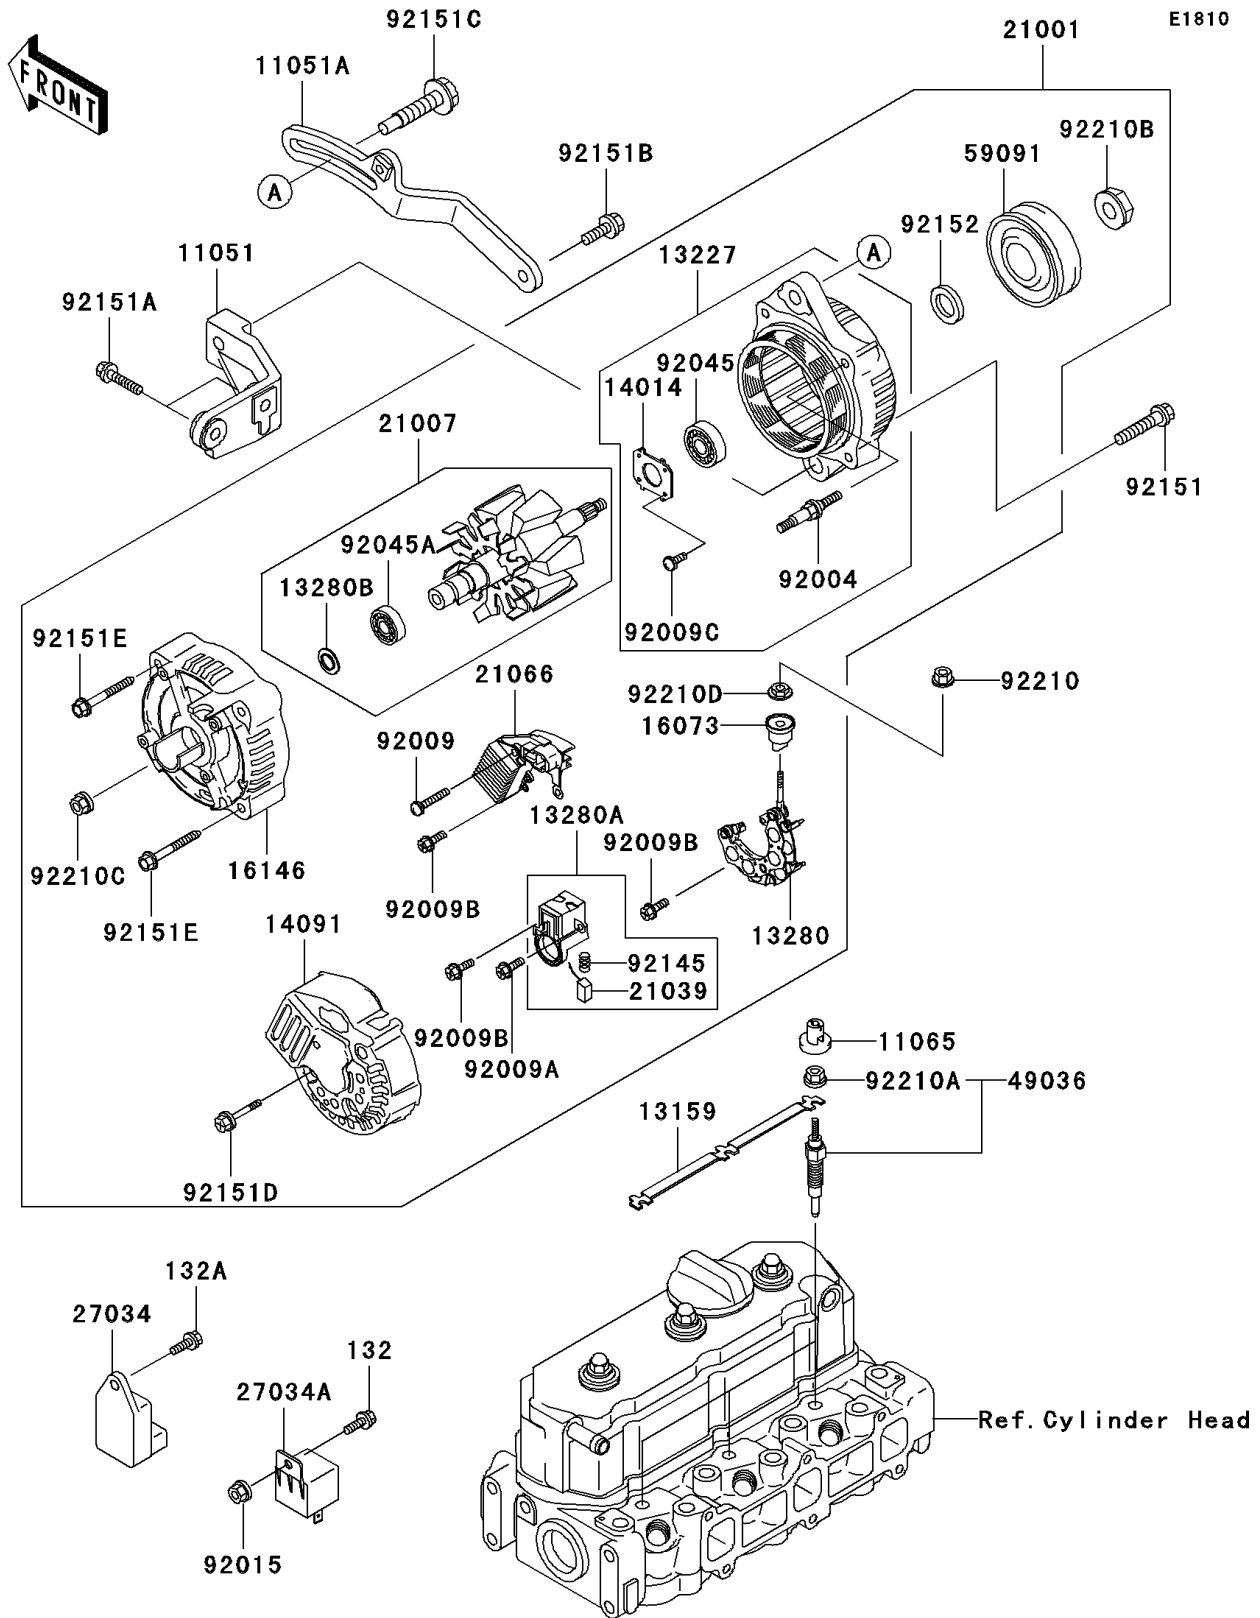

Mule 2510 Diesel PARTS DIAGRAM

Generator

Mule 2510 Diesel PARTS LIST

Generator

ITEM NAME	PART NUMBER	QUANTITY
BRACKET,LWR (Ref # 11051)	11051-1568	1
BRACKET,UPP (Ref # 11051A)	11051-1569	1
CAP,GLOW (Ref # 11065)	11065-1150	3
CONNECTOR (Ref # 13159)	13159-1066	1
HOUSING,ALTERNATOR (Ref # 13227)	13227-1139	1
HOLDER,RECTIFIER (Ref # 13280)	13280-1173	1
HOLDER,ALTERNATOR BRUSH (Ref # 13280A)	13280-1174	1
HOLDER,BEARING (Ref # 13280B)	13280-1175	1
PLATE-POSITION (Ref # 14014)	14014-1149	1
COVER,REAR END (Ref # 14091)	14091-1207	1
INSULATOR (Ref # 16073)	16073-1122	1
COVER-ASSY,RECTIFIER (Ref # 16146)	16146-1214	1
GENERATOR (Ref # 21001)	21001-1176	1
ROTOR,ALTERNATOR (Ref # 21007)	21007-1368	1
BRUSH (Ref # 21039)	21039-1068	2
REGULATOR-VOLTAGE (Ref # 21066)	21066-1122	1
RELAY,HEATING TIMER (Ref # 27034)	27034-1065	1
RELAY,GLOW (Ref # 27034A)	27034-1066	1
PLUG-GLOW (Ref # 49036)	49036-1051	3
PULLEY,ALTERNATOR (Ref # 59091)	59091-1106	1
STUD,ALTERNATOR HOUSING (Ref # 92004)	92004-1273	2
SCREW (Ref # 92009)	92009-1921	2
SCREW (Ref # 92009A)	92009-1922	1
SCREW (Ref # 92009B)	92009-1923	6
SCREW,POSITION PLATE (Ref # 92009C)	92009-1924	4
NUT,FLANGED,5MM (Ref # 92015)	92015-1259	1
BEARING-BALL,373 (Ref # 92045)	92045-1398	1
BEARING-BALL,6002DG6 (Ref # 92045A)	92045-1399	1
SPRING,ALTERNATOR BRUSH (Ref # 92145)	92145-1312	2

Mule 2510 Diesel PARTS LIST

Generator

ITEM NAME	PART NUMBER	QUANTITY
BOLT,10X40 (Ref # 92151)	92151-1691	1
BOLT,8X25 (Ref # 92151A)	92151-1692	2
BOLT,8X20 (Ref # 92151B)	92151-1693	1
BOLT,8X45 (Ref # 92151C)	92151-1694	1
BOLT (Ref # 92151D)	92151-1715	3
BOLT (Ref # 92151E)	92151-1716	2
COLLAR (Ref # 92152)	92152-1230	1
NUT,6MM (Ref # 92210)	92210-1210	1
NUT,GLOW PLUG,4MM (Ref # 92210A)	92210-1218	3
NUT,PULLEY (Ref # 92210B)	92210-1232	1
NUT (Ref # 92210C)	92210-1233	2
BOLT-FLANGED-SMALL,5X12 (Ref # 132)	132J0512	1
BOLT-FLANGED-SMALL (Ref # 132A)	132J0612	1
NUT (Ref # 92210D)	92210-1234	1