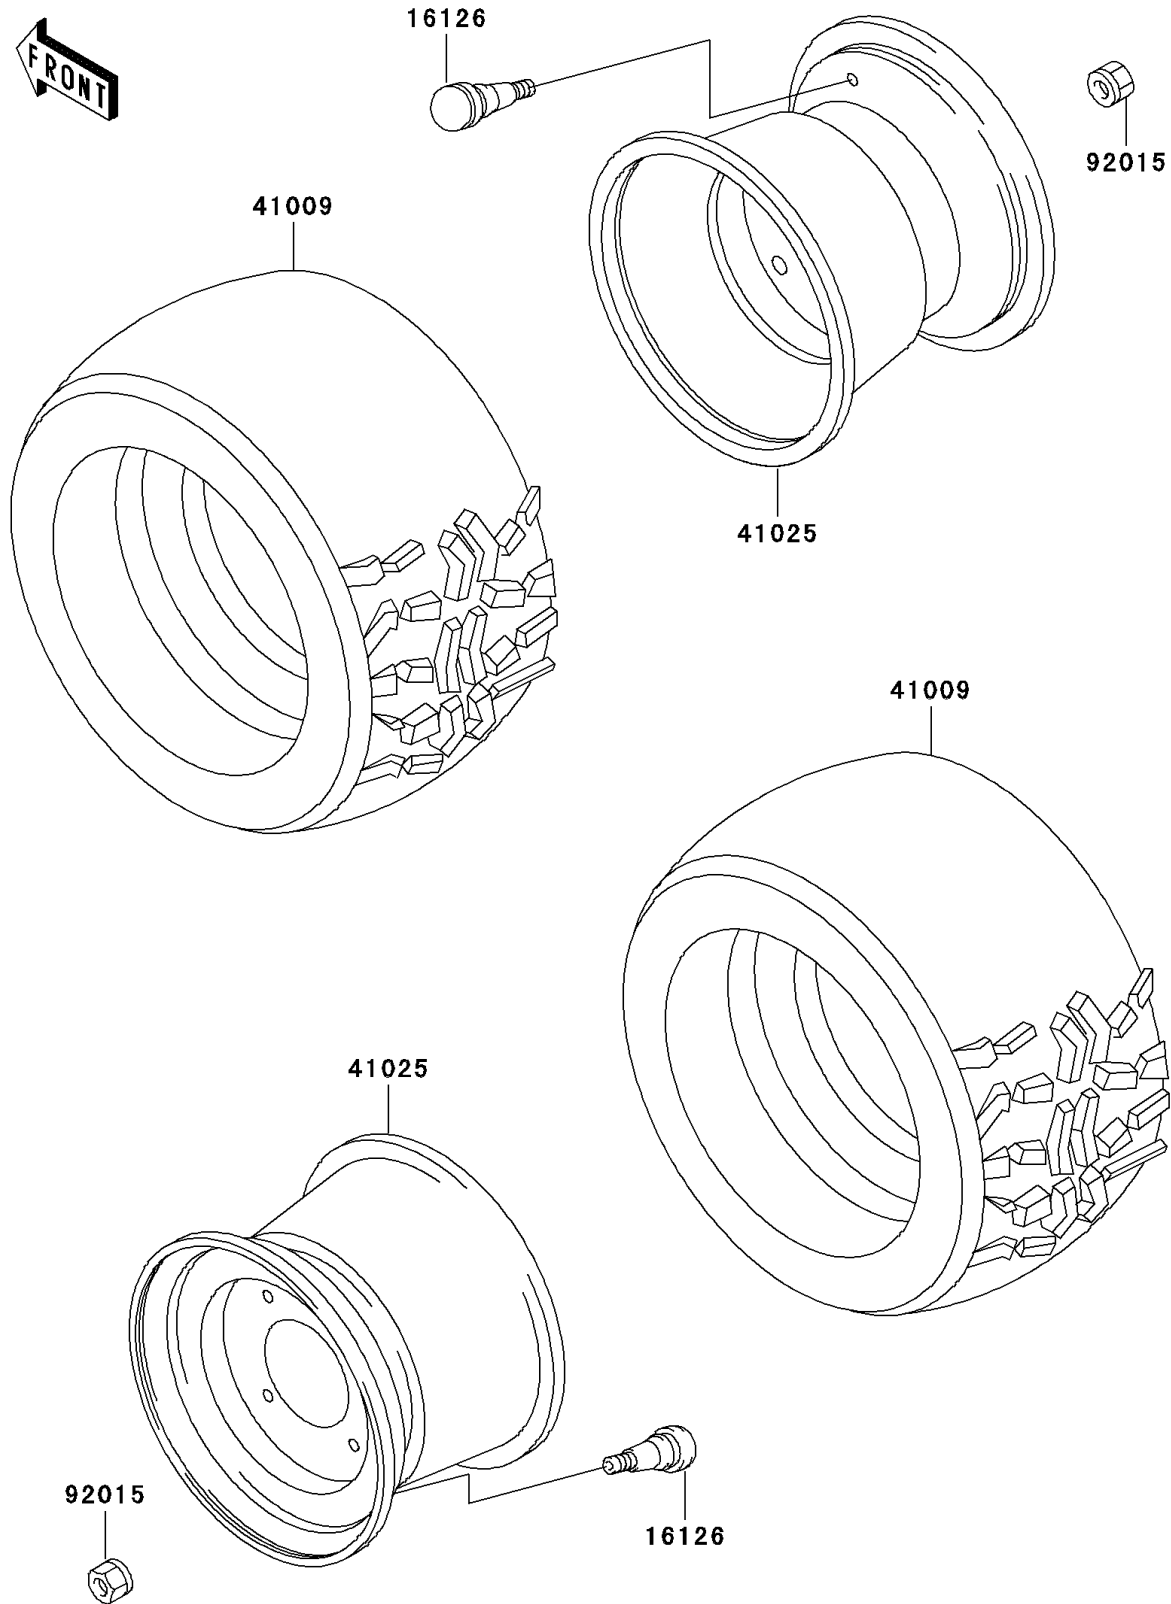

Mule 2510 Diesel PARTS DIAGRAM

Wheels/Tires

F2210

Mule 2510 Diesel PARTS LIST

Wheels/Tires

ITEM NAME	PART NUMBER	QUANTITY
VALVE (Ref # 16126)	16126-4001	4
TIRE,23X11.00-10 4PR,KT869(D) (Ref # 41009)	41009-1281	4
RIM,10X8.5,F.SILVER (Ref # 41025)	41025-1394-5A	4
NUT,12MM (Ref # 92015)	92015-1706	16