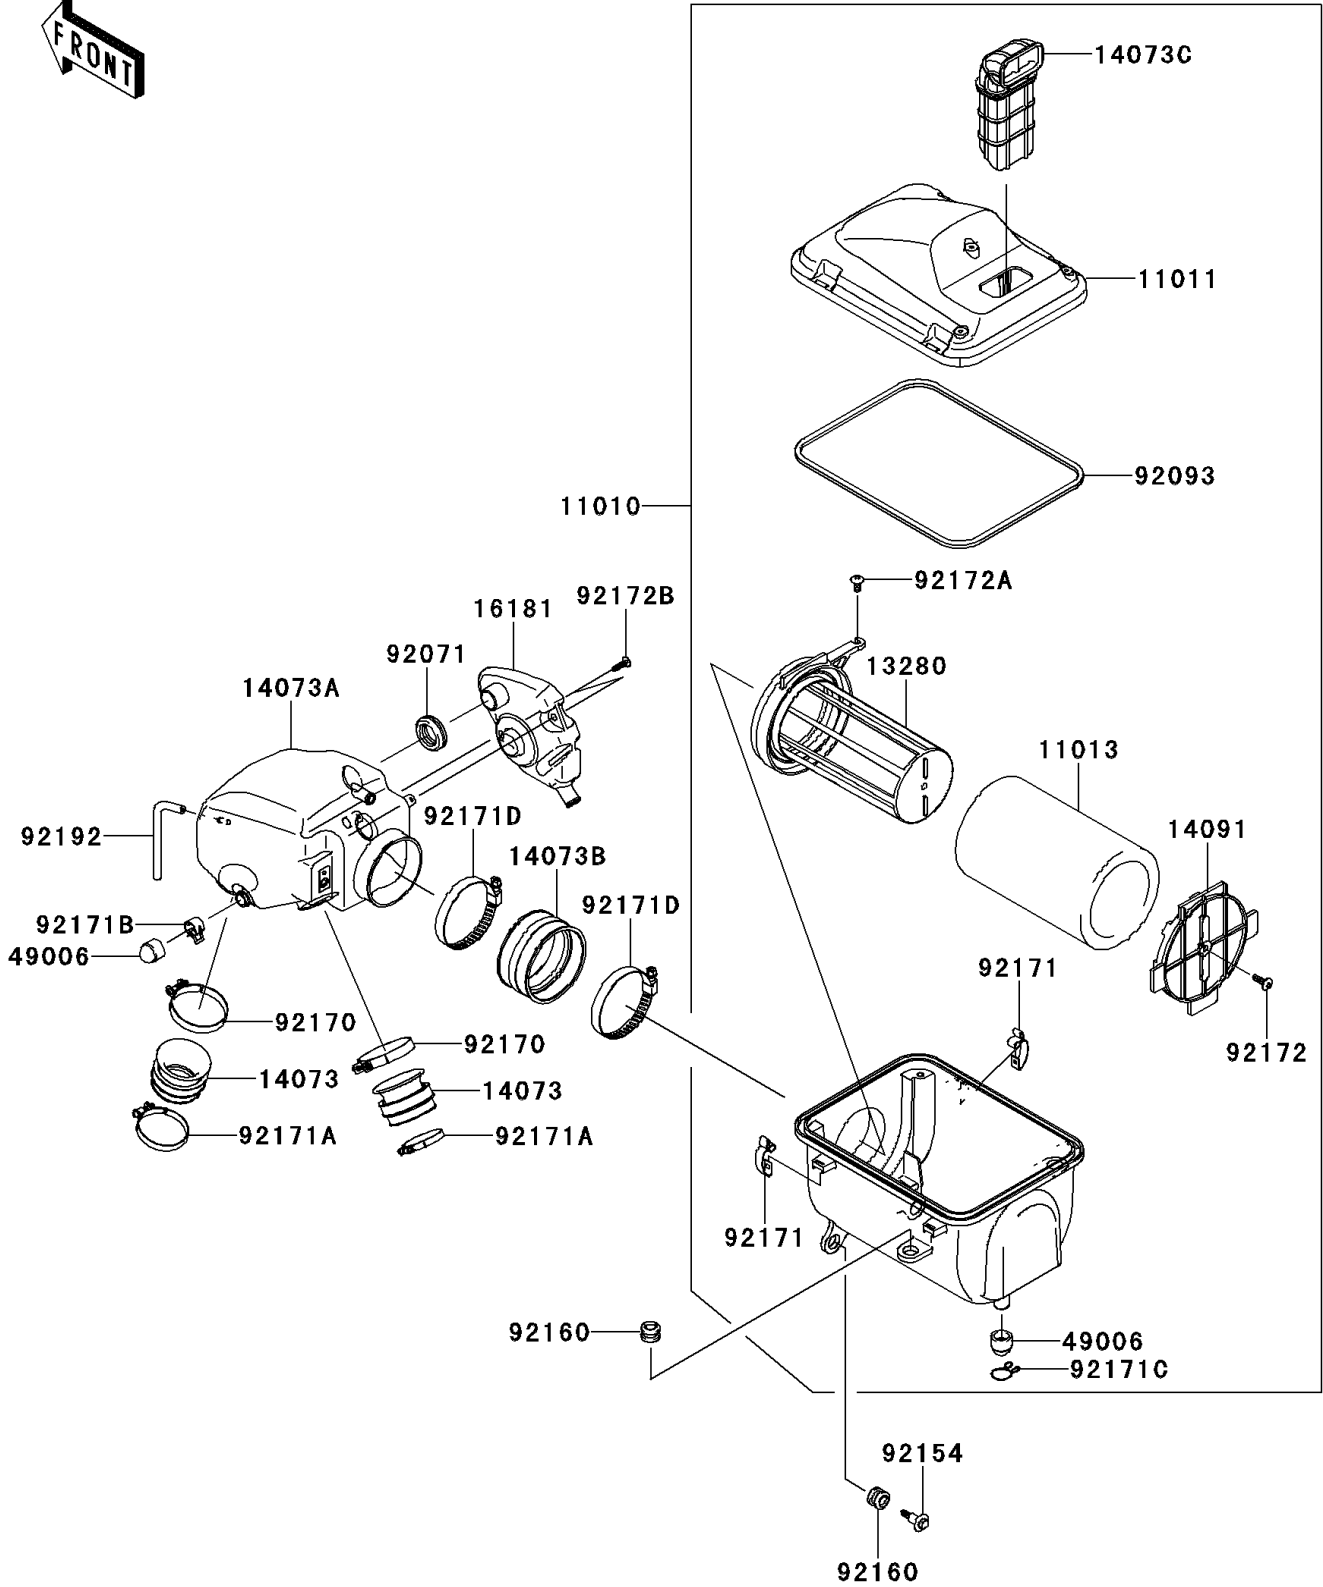

2011 TERYX® 750 FI 4x4 LE PARTS DIAGRAM

Air Cleaner

E1130

2011 TERYX® 750 FI 4x4 LE PARTS LIST

Air Cleaner

ITEM NAME	PART NUMBER	QUANTITY
FILTER-ASSY-AIR (Ref # 11010)	11010-0184	1
CASE-AIR FILTER,UPP (Ref # 11011)	11011-0140	1
ELEMENT-AIR FILTER (Ref # 11013)	11013-0018	1
HOLDER (Ref # 13280)	13280-0267	1
DUCT (Ref # 14073)	14073-0160	2
DUCT,A/C-THROBO (Ref # 14073A)	14073-0257	1
DUCT,JOINT,A/C SIDE (Ref # 14073B)	14073-0258	1
DUCT,AIR INLET (Ref # 14073C)	14073-0261	1
COVER (Ref # 14091)	14091-0935	1
TANK-RESONATOR (Ref # 16181)	16181-0015	1
BOOT,DRAIN (Ref # 49006)	49006-3718	2
GROMMET,AIR FILTER (Ref # 92071)	92071-1013	1
SEAL (Ref # 92093)	92093-0083	1
BOLT,FLANGED,6X27.5 (Ref # 92154)	92154-0029	2
DAMPER (Ref # 92160)	92160-1594	4
CLAMP (Ref # 92170)	92170-1448	2
CLAMP (Ref # 92171)	92171-0225	4
CLAMP (Ref # 92171A)	92171-0722	2
CLAMP (Ref # 92171B)	92171-1277	1
CLAMP,BOOT (Ref # 92171C)	92171-3711	1
CLAMP (Ref # 92171D)	92171-3716	2
SCREW,6X18 (Ref # 92172)	92172-0130	1
SCREW,6X14 (Ref # 92172A)	92172-0131	1
SCREW,TAPPING,5X20 (Ref # 92172B)	92172-0444	2
TUBE,4X8X127 (Ref # 92192)	92192-0763	1