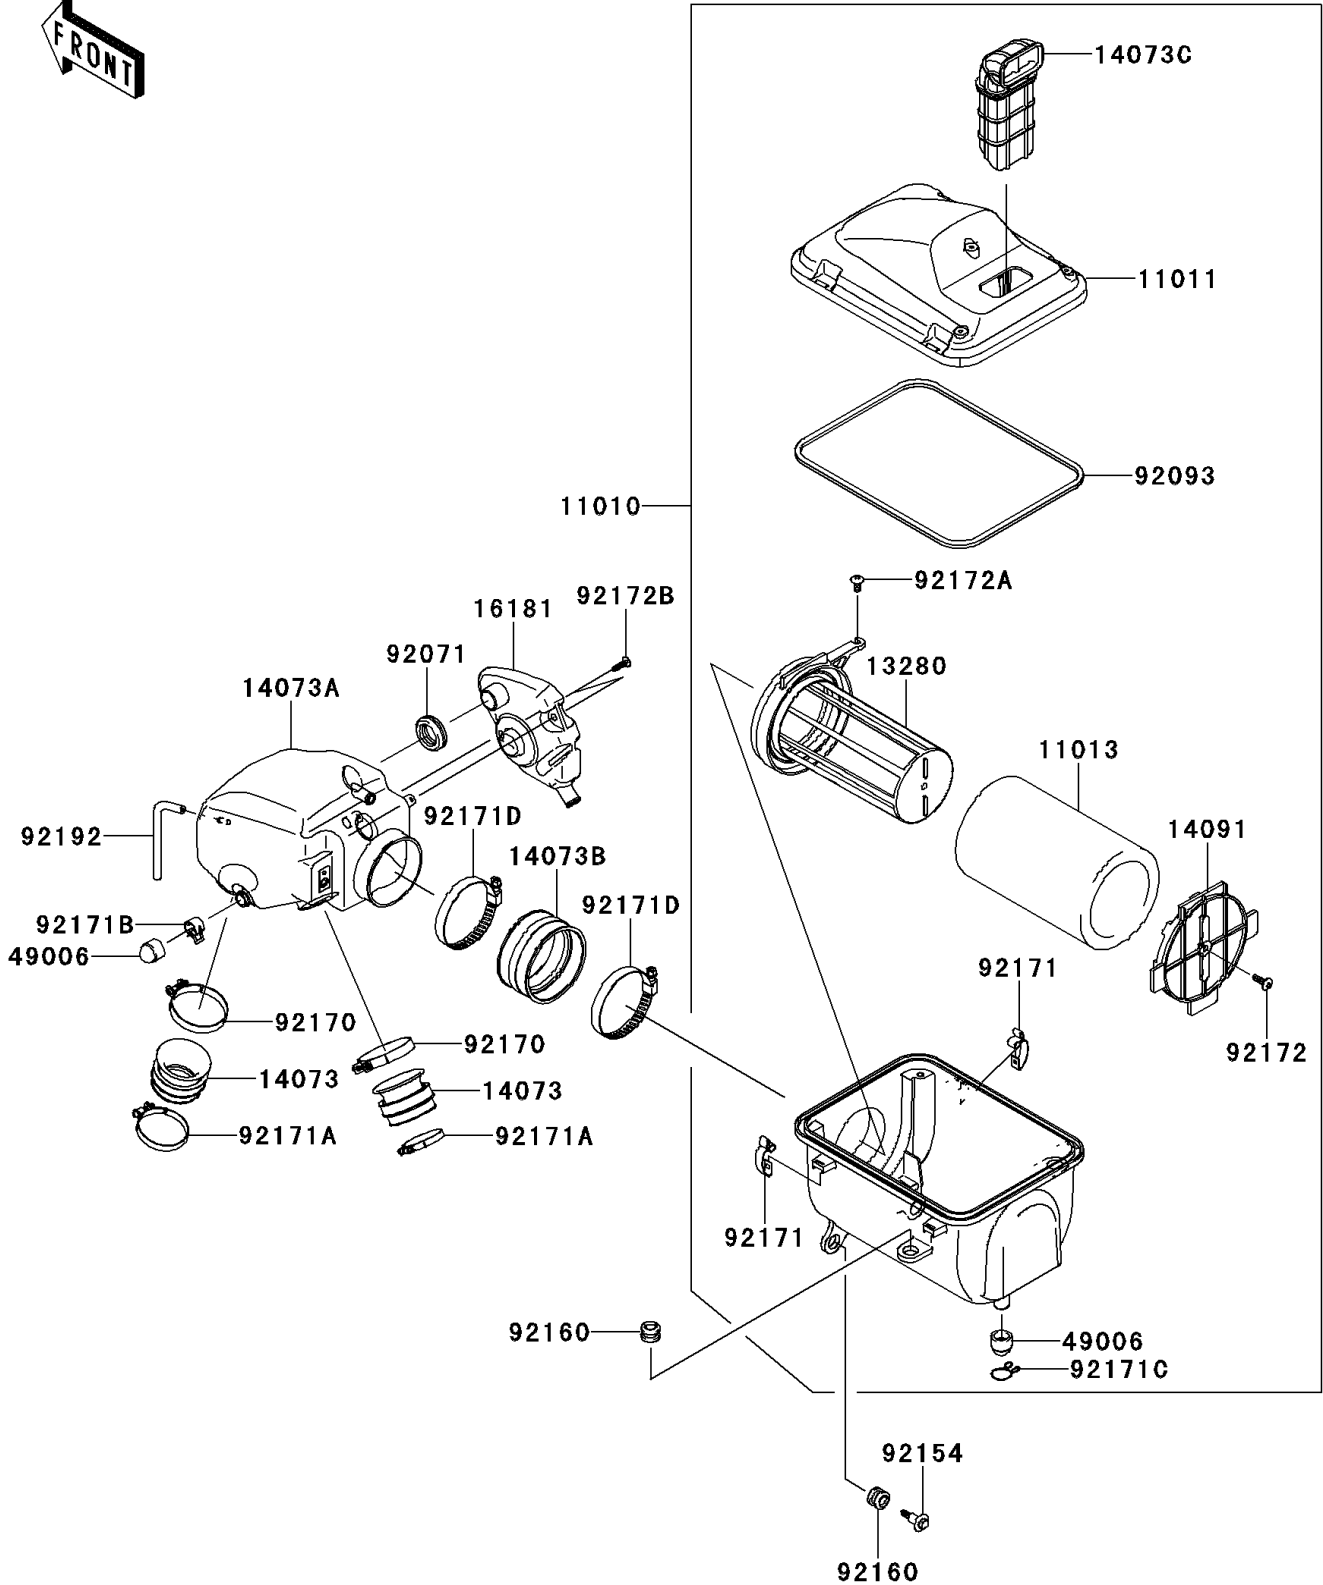

2012 TERYX® 750 FI 4x4 LE PARTS DIAGRAM

Air Cleaner

E1130

2012 TERYX® 750 FI 4x4 LE PARTS LIST

Air Cleaner

ITEM NAME	PART NUMBER	QUANTITY
FILTER-ASSY-AIR (Ref # 11010)	11010-0184	1
CASE-AIR FILTER,UPP (Ref # 11011)	11011-0140	1
ELEMENT-AIR FILTER (Ref # 11013)	11013-0018	1
HOLDER (Ref # 13280)	13280-0267	1
DUCT (Ref # 14073)	14073-0160	2
DUCT,A/C-THROBO (Ref # 14073A)	14073-0257	1
DUCT,JOINT,A/C SIDE (Ref # 14073B)	14073-0258	1
DUCT,AIR INLET (Ref # 14073C)	14073-0261	1
COVER (Ref # 14091)	14091-0935	1
TANK-RESONATOR (Ref # 16181)	16181-0015	1
BOOT,DRAIN (Ref # 49006)	49006-3718	2
GROMMET,AIR FILTER (Ref # 92071)	92071-1013	1
SEAL (Ref # 92093)	92093-0083	1
BOLT,FLANGED,6X27.5 (Ref # 92154)	92154-0029	2
DAMPER (Ref # 92160)	92160-1594	4
CLAMP (Ref # 92170)	92170-1448	2
CLAMP (Ref # 92171)	92171-0225	4
CLAMP (Ref # 92171A)	92171-0722	2
CLAMP (Ref # 92171B)	92171-1277	1
CLAMP,BOOT (Ref # 92171C)	92171-3711	1
CLAMP (Ref # 92171D)	92171-3716	2
SCREW,6X18 (Ref # 92172)	92172-0130	1
SCREW,6X14 (Ref # 92172A)	92172-0131	1
SCREW,TAPPING,5X20 (Ref # 92172B)	92172-0444	2
TUBE,4X8X127 (Ref # 92192)	92192-0763	1