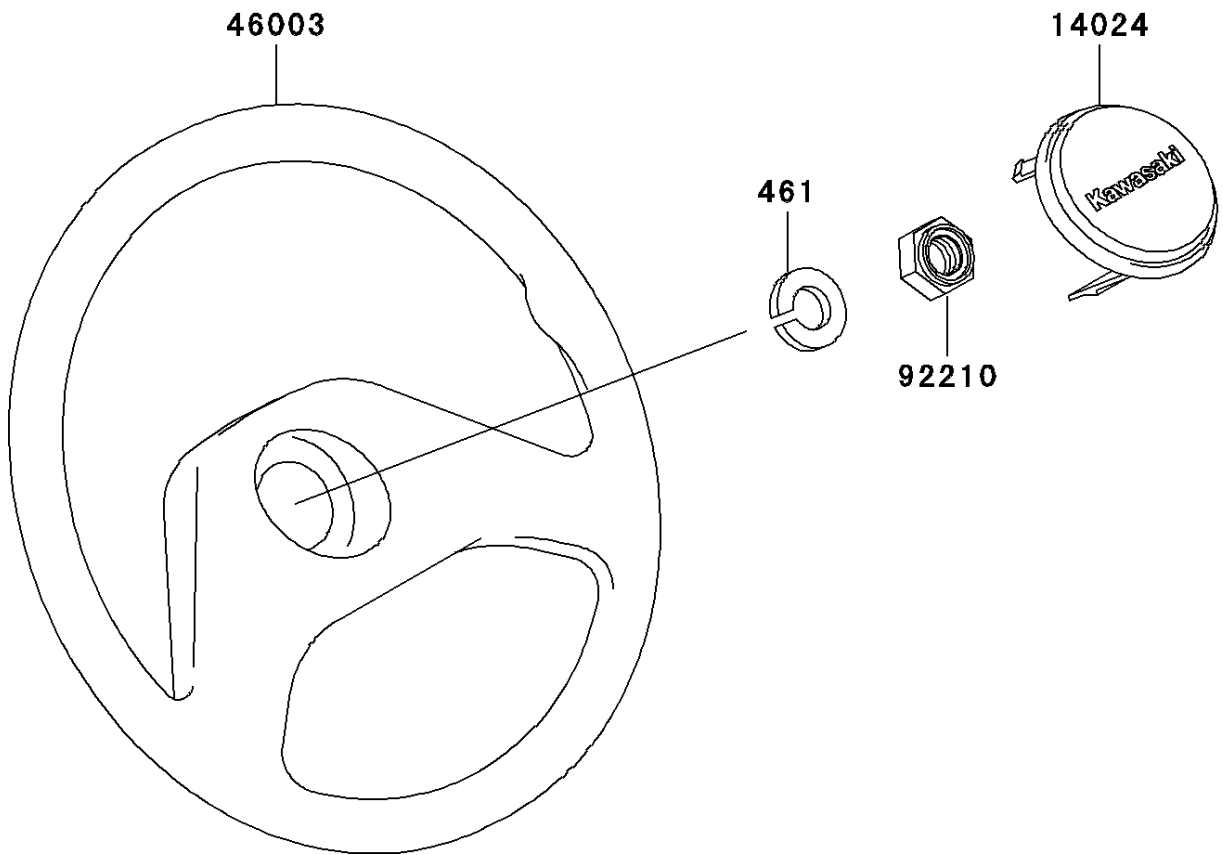

Mule 2510 Diesel PARTS DIAGRAM

Steering Wheel

F2311

Mule 2510 Diesel PARTS LIST

Steering Wheel

ITEM NAME	PART NUMBER	QUANTITY
WASHER-SPRING,12MM (Ref # 461)	461F1200	1
COVER,STEERING WHEEL (Ref # 14024)	14024-1574	1
HANDLE,STEERING (Ref # 46003)	46003-1265	1
NUT,LOCK,12MM (Ref # 92210)	92210-1249	1