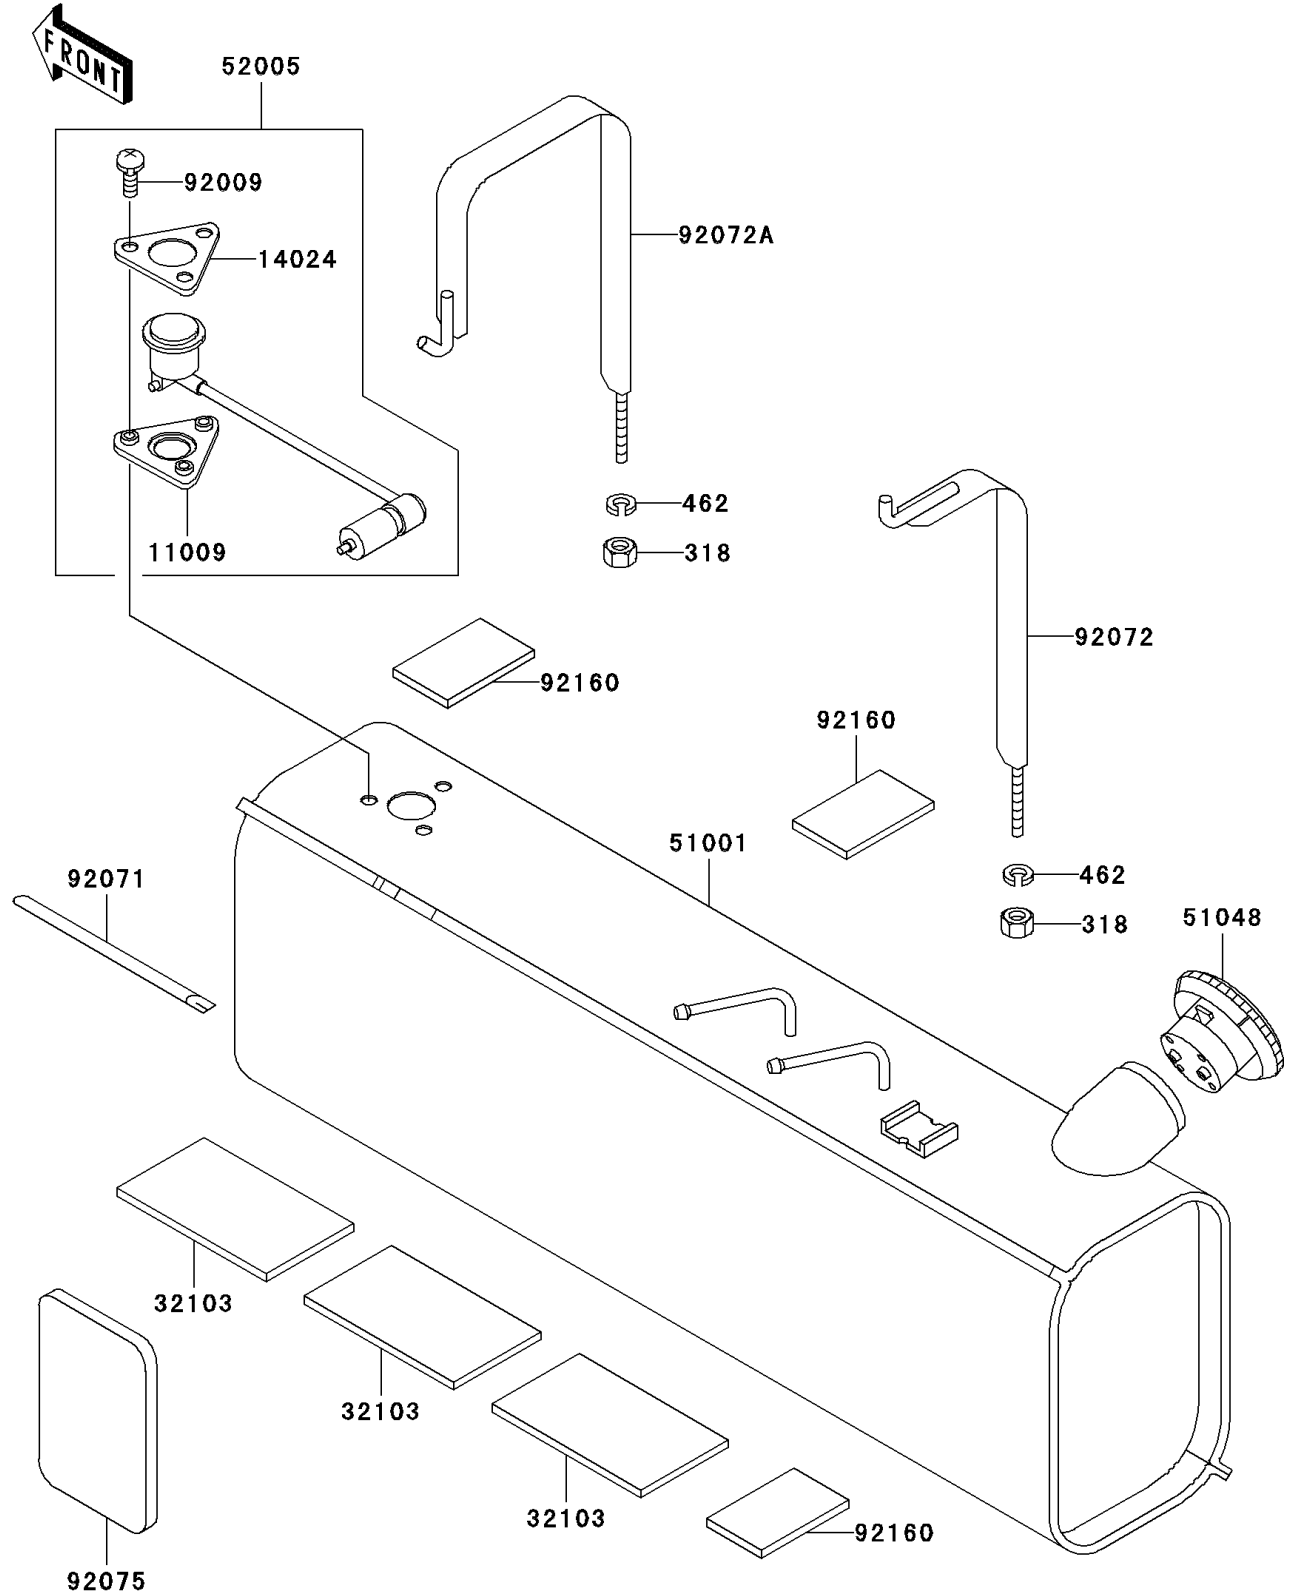

# Mule 2510 Diesel PARTS DIAGRAM

Fuel Tank

F2410

## Mule 2510 Diesel PARTS LIST

### Fuel Tank

ITEM NAME	PART NUMBER	QUANTITY
NUT-HEX-SMALL (Ref # 318)	318C0800	2
WASHER-SPRING,8MM (Ref # 462)	462L0800	2
GASKET,FUEL GAUGE (Ref # 11009)	11009-1755	1
COVER,FUEL GAUGE (Ref # 14024)	14024-1697	1
DAMPER,BATTERY (Ref # 32103)	32103-027	3
TANK-COMP-FUEL (Ref # 51001)	51001-1563	1
CAP-ASSY-TANK,FUEL (Ref # 51048)	51048-1103	1
GAUGE,FUEL (Ref # 52005)	52005-1085	1
SCREW,6X14 (Ref # 92009)	92009-1541	3
GROMMET (Ref # 92071)	92071-1198	1
BAND,FUEL TANK (Ref # 92072)	92072-1248	1
BAND,FUEL TANK (Ref # 92072A)	92072-1249	1
DAMPER (Ref # 92075)	92075-3759	1
DAMPER (Ref # 92160)	92160-1102	3