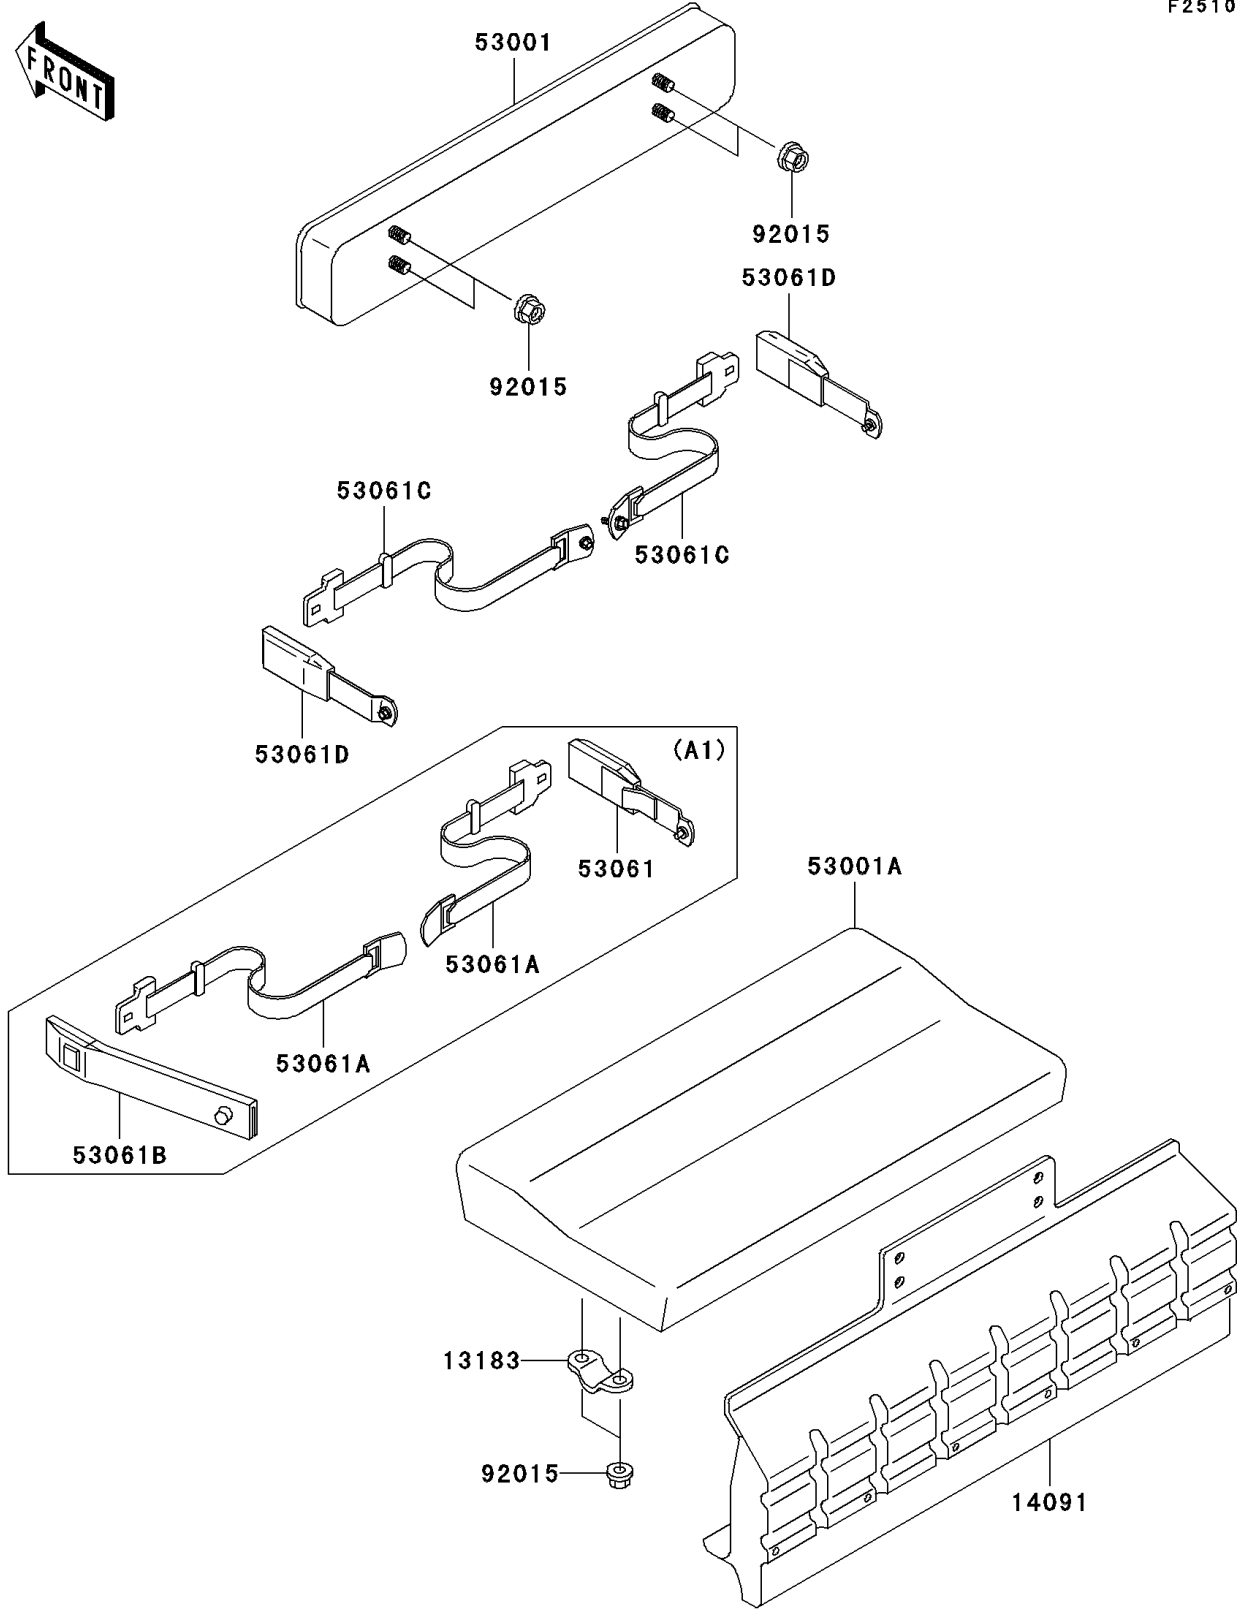

Mule 2510 Diesel PARTS DIAGRAM

Seat

F2510

Mule 2510 Diesel PARTS LIST

Seat

ITEM NAME	PART NUMBER	QUANTITY
PLATE,SEAT (Ref # 13183)	13183-1400	2
COVER,SEAT,BACK (Ref # 14091)	14091-1155	1
SEAT-ASSY,BACK,GRAY (Ref # 53001)	53001-1584-PA	1
SEAT-ASSY,CUSHION,GRAY (Ref # 53001A)	53001-1920-PA	1
BELT-SEAT,BUCKLE (Ref # 53061)	53061-1004	1
BELT-SEAT,LATCH PLATE (Ref # 53061A)	53061-1005	2
BELT-SEAT,BUCKLE (Ref # 53061B)	53061-1006	1
NUT,FLANGED,LOCK,8MM (Ref # 92015)	92015-1696	8