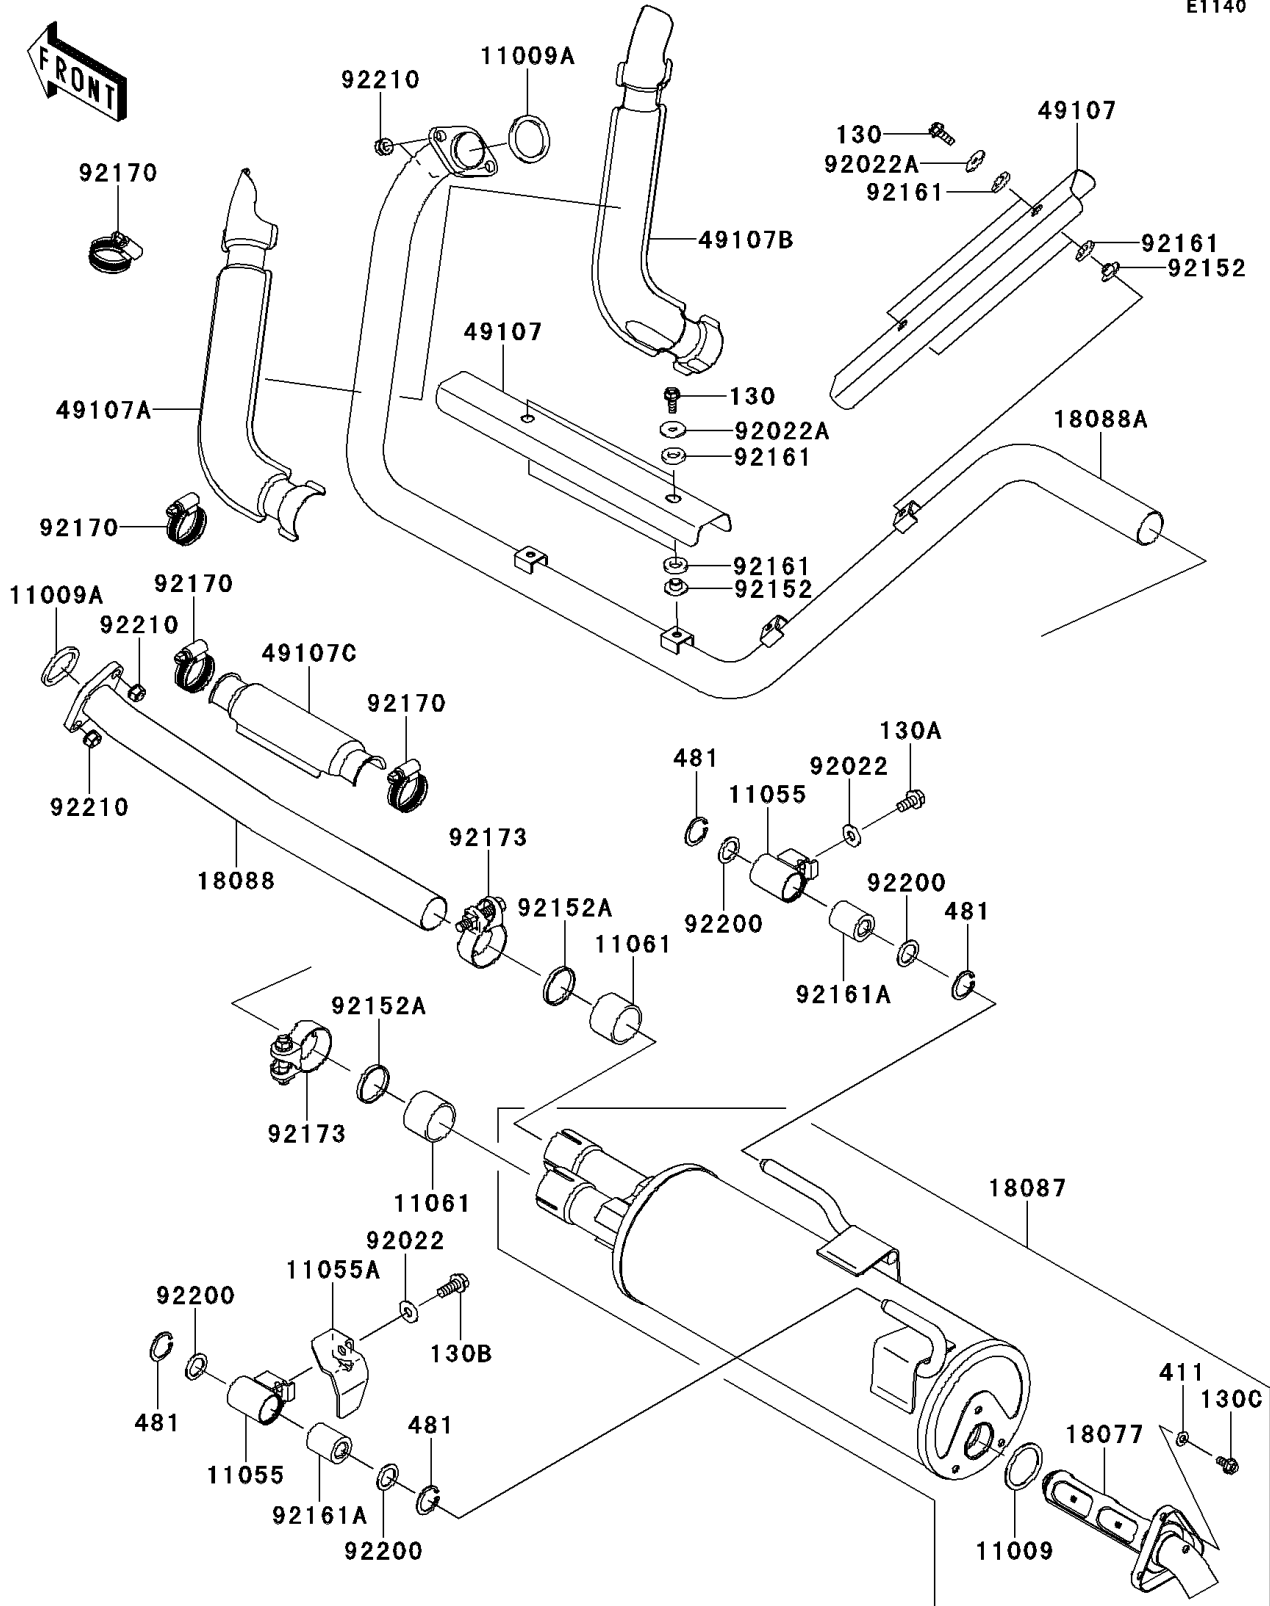

2011 TERYX® 750 FI 4x4 LE PARTS DIAGRAM

Muffler(s)

E1140

2011 TERYX® 750 FI 4x4 LE PARTS LIST

Muffler(s)

ITEM NAME	PART NUMBER	QUANTITY
BOLT-FLANGED,6X16 (Ref # 130)	130BD0616	4
BOLT-FLANGED,8X16 (Ref # 130A)	130CB0816	1
BOLT-FLANGED,8X20 (Ref # 130B)	130CB0820	1
BOLT-FLANGED,6X12 (Ref # 130C)	130CD0612	3
WASHER-PLAIN,6MM (Ref # 411)	411S0600	3
CIRCLIP-TYPE-C,25MM (Ref # 481)	481J2500	4
GASKET,EXHAUST PIPE HOLDER (Ref # 11009)	11009-1856	1
GASKET,EXHAUST HOLDER (Ref # 11009A)	11009-1894	2
BRACKET (Ref # 11055)	11055-0825	2
BRACKET (Ref # 11055A)	11055-1374	1
GASKET,MUFFLER CONNECTING (Ref # 11061)	11061-0360	2
ARRESTER-SPARK (Ref # 18077)	18077-0027	1
MUFFLER (Ref # 18087)	18087-0205	1
PIPE-EXHAUST,RR (Ref # 18088)	18088-0466	1
PIPE-EXHAUST,FR (Ref # 18088A)	18088-0490	1
COVER-EXHAUST PIPE,MIDDLE (Ref # 49107)	49107-0118	2
COVER-EXHAUST PIPE,FR,LH (Ref # 49107A)	49107-0147	1
COVER-EXHAUST PIPE,FR,RH (Ref # 49107B)	49107-0148	1
COVER-EXHAUST PIPE,RR (Ref # 49107C)	49107-0149	1
WASHER,8.5X20X1.6,BLACK (Ref # 92022)	92022-1317	2
WASHER,6.5X22X1.6 (Ref # 92022A)	92022-237	4
COLLAR (Ref # 92152)	92152-0423	4
COLLAR (Ref # 92152A)	92152-0741	2
DAMPER (Ref # 92161)	92161-0319	8
DAMPER (Ref # 92161A)	92161-0594	2
CLAMP (Ref # 92170)	92170-1036	4
CLAMP,39.5MM (Ref # 92173)	92173-0009	2
WASHER,17X24.5X1.2 (Ref # 92200)	92200-0421	4
NUT,8MM (Ref # 92210)	92210-1242	4