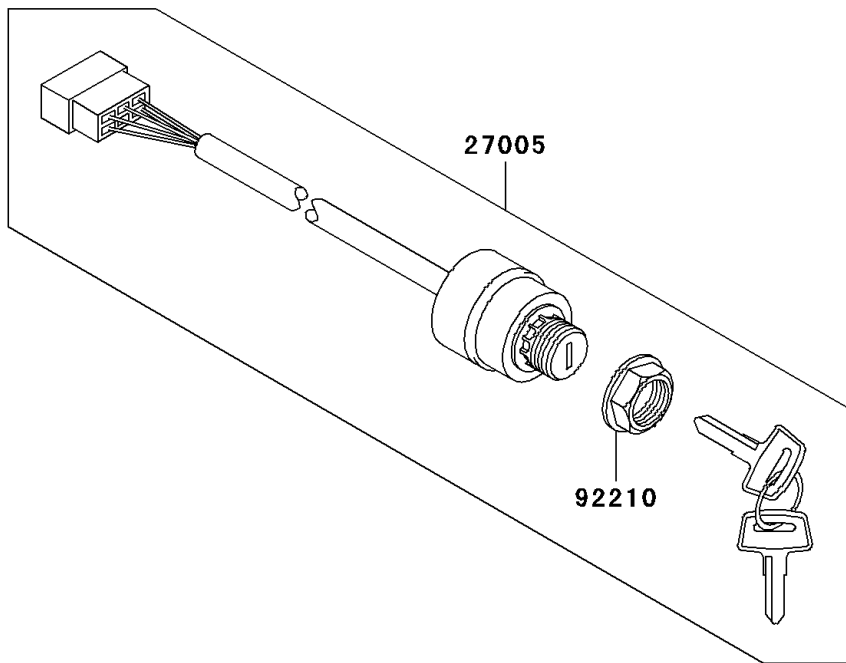

Mule 2510 Diesel PARTS DIAGRAM

Headlight(s)/Ignition Switch

F2711

Mule 2510 Diesel PARTS LIST

Headlight(s)/Ignition Switch

ITEM NAME	PART NUMBER	QUANTITY
LAMP-ASSY-HEAD (Ref # 23001)	23001-1120	2
SWITCH-ASSY-IGNITION (Ref # 27005)	27005-1146	1
KEY-LOCK,BLANK (Ref # 27008)	27008-1153	1
KEY-LOCK,BLANK (Ref # 27008A)	27008-1157	1
SWITCH,HEAD LAMP (Ref # 27010)	27010-1265	1
NUT,IGNITION SWITCH (Ref # 92210)	92210-1264	1