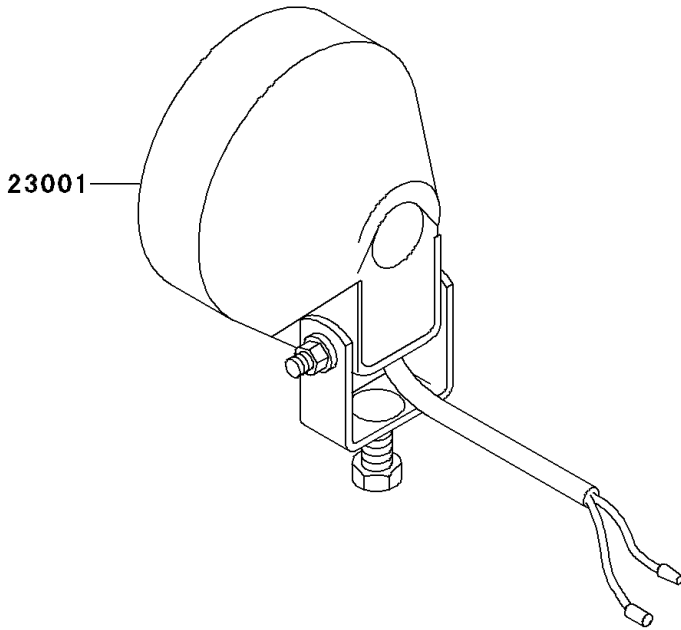

Mule 2510 Diesel PARTS DIAGRAM

Headlight(s)/Ignition Switch

F2711

Mule 2510 Diesel PARTS LIST

Headlight(s)/Ignition Switch

ITEM NAME	PART NUMBER	QUANTITY
LAMP-ASSY-HEAD (Ref # 23001)	23001-1120	2
SWITCH-ASSY-IGNITION (Ref # 27005)	27005-1146	1
KEY-LOCK,BLANK (Ref # 27008)	27008-1153	1
KEY-LOCK,BLANK (Ref # 27008A)	27008-1157	1
SWITCH,HEAD LAMP (Ref # 27010)	27010-1265	1
NUT,IGNITION SWITCH (Ref # 92210)	92210-1264	1