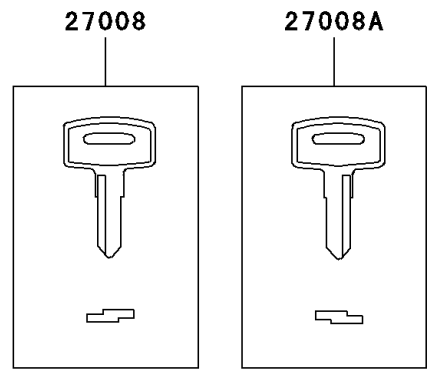

Mule 2510 Diesel PARTS DIAGRAM

Headlight(s)/Ignition Switch

F2711

Mule 2510 Diesel PARTS LIST

Headlight(s)/Ignition Switch

ITEM NAME	PART NUMBER	QUANTITY
LAMP-ASSY-HEAD (Ref # 23001)	23001-1120	2
SWITCH-ASSY-IGNITION (Ref # 27005)	27005-1146	1
KEY-LOCK,BLANK (Ref # 27008)	27008-1153	1
KEY-LOCK,BLANK (Ref # 27008A)	27008-1157	1
SWITCH,HEAD LAMP (Ref # 27010)	27010-1265	1
NUT,IGNITION SWITCH (Ref # 92210)	92210-1264	1