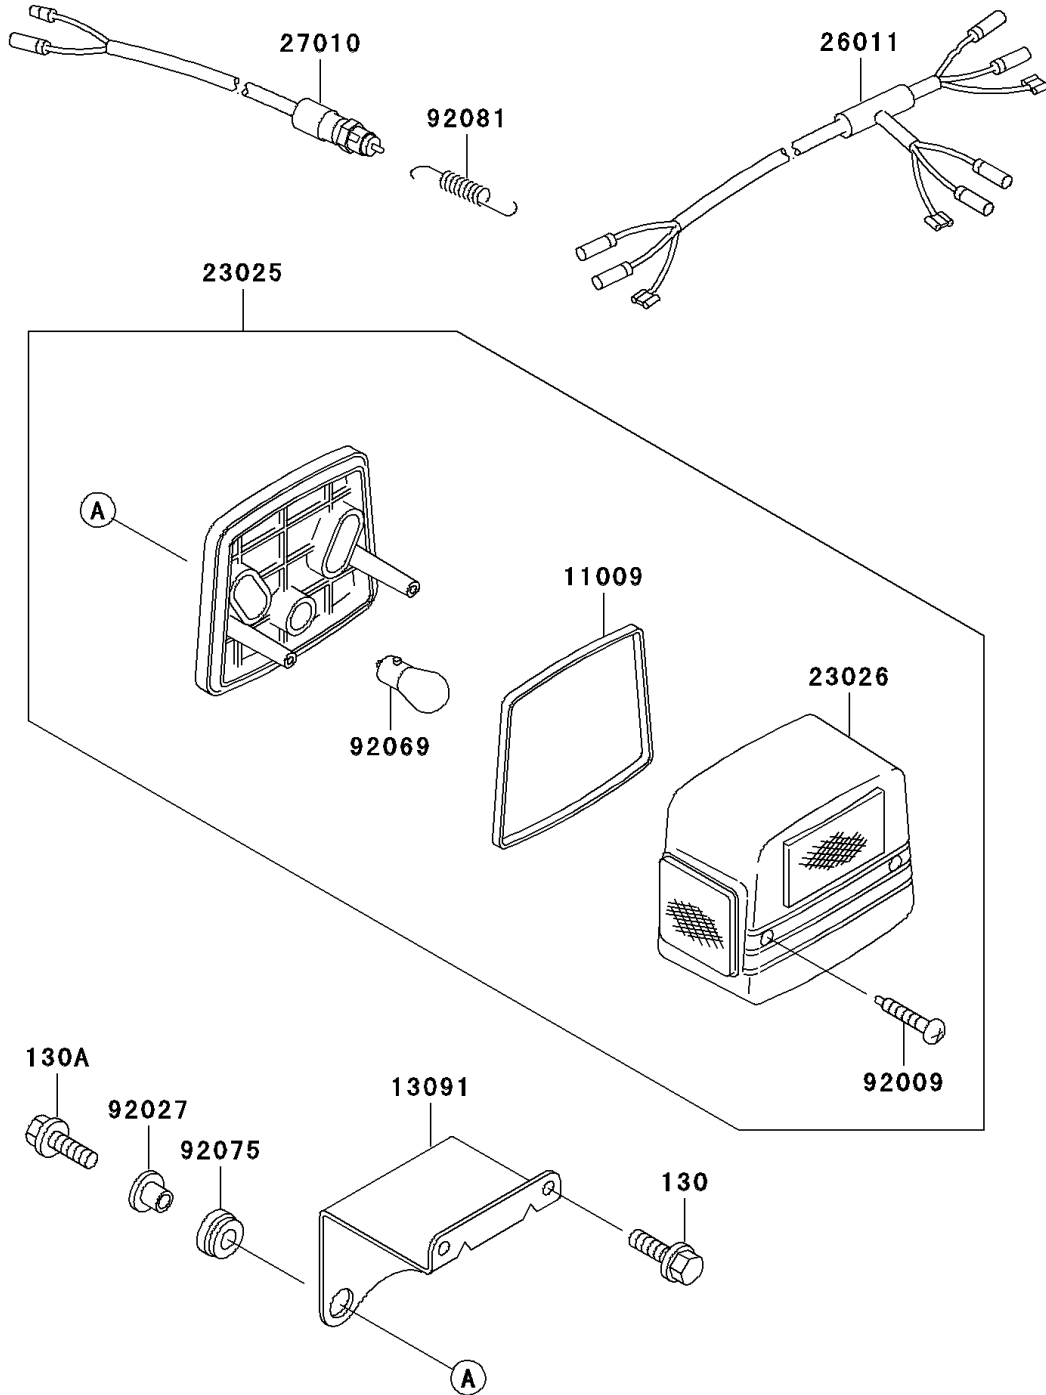

Mule 2510 Diesel PARTS DIAGRAM

Taillight(s)

F2720

Mule 2510 Diesel PARTS LIST

Taillight(s)

ITEM NAME	PART NUMBER	QUANTITY
BOLT-FLANGED,6X14,BLACK (Ref # 130)	130J0614	4
BOLT-FLANGED (Ref # 130A)	130J0620	4
GASKET,TAIL LAMP (Ref # 11009)	11009-1215	2
HOLDER,TAIL LAMP (Ref # 13091)	13091-1743	2
LAMP-TAIL (Ref # 23025)	23025-1042	2
LENS,TAIL LAMP (Ref # 23026)	23026-1019	2
WIRE-LEAD,TAIL LAMP (Ref # 26011)	26011-1441	1
SWITCH,BRAKE LAMP (Ref # 27010)	27010-1181	1
SCREW,TAPPING,4X25 (Ref # 92009)	92009-1069	4
COLLAR,L=11.1 (Ref # 92027)	92027-194	4
BULB,12V20/5W (Ref # 92069)	92069-1011	2
DAMPER (Ref # 92075)	92075-277	4
SPRING,HOOK RETURN (Ref # 92081)	92081-1466	1