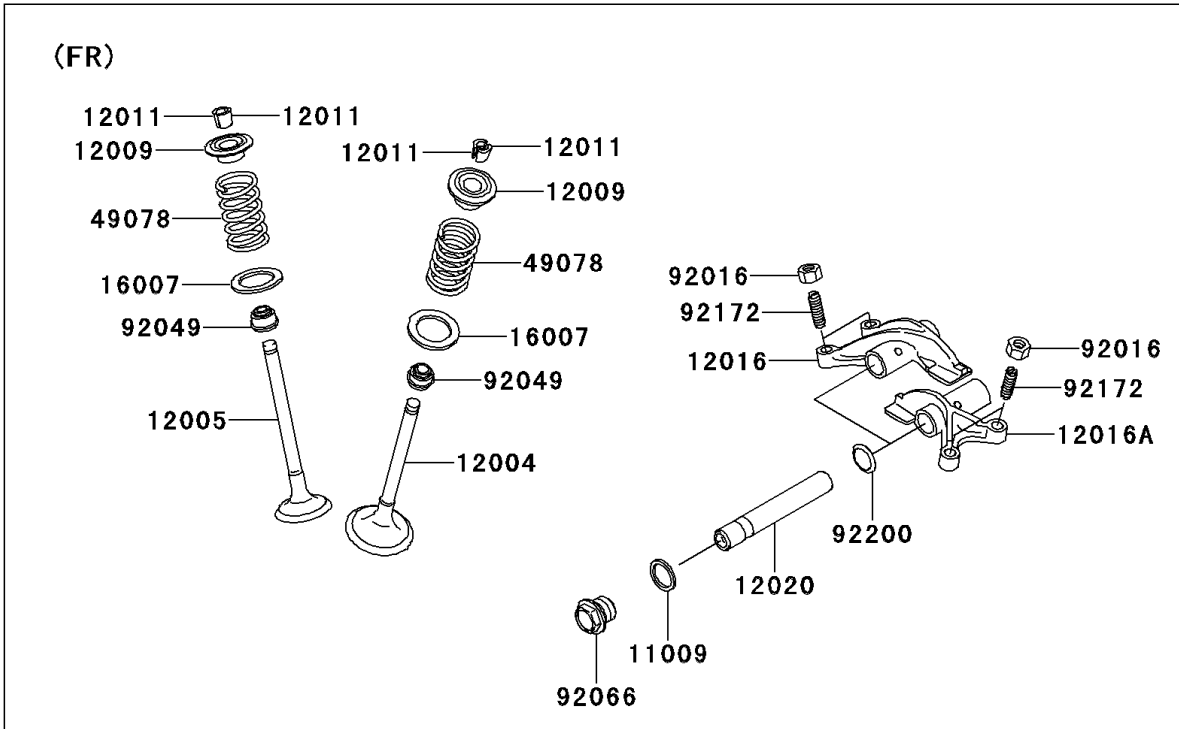

2011 TERYX® 750 FI 4x4 LE PARTS DIAGRAM

Valve(s)

E1210

2011 TERYX® 750 FI 4x4 LE PARTS LIST

Valve(s)

ITEM NAME	PART NUMBER	QUANTITY
GASKET,14X18X1.5 (Ref # 11009)	11009-1430	4
VALVE-INTAKE (Ref # 12004)	12004-0007	4
VALVE-EXHAUST (Ref # 12005)	12005-0047	4
RETAINER-VALVE SPRING (Ref # 12009)	12009-1056	8
COLLET (Ref # 12011)	12011-1051	16
ARM-ROCKER,EXHAUST (Ref # 12016)	12016-1128	2
ARM-ROCKER,INTAKE (Ref # 12016A)	12016-1129	2
SHAFT-ROCKER (Ref # 12020)	12020-0004	4
SEAT-SPRING,17.5X23.8X0.5 (Ref # 16007)	16007-1178	8
SPRING-ENGINE VALVE (Ref # 49078)	49078-0014	8
NUT,6MM (Ref # 92016)	92016-061	8
SEAL-OIL,VSB58.558 (Ref # 92049)	92049-1218	8
PLUG,DRAIN (Ref # 92066)	92066-2196	4
SCREW,6MM (Ref # 92172)	92172-0737	8
WASHER,13X17X0.3 (Ref # 92200)	92200-1508	4