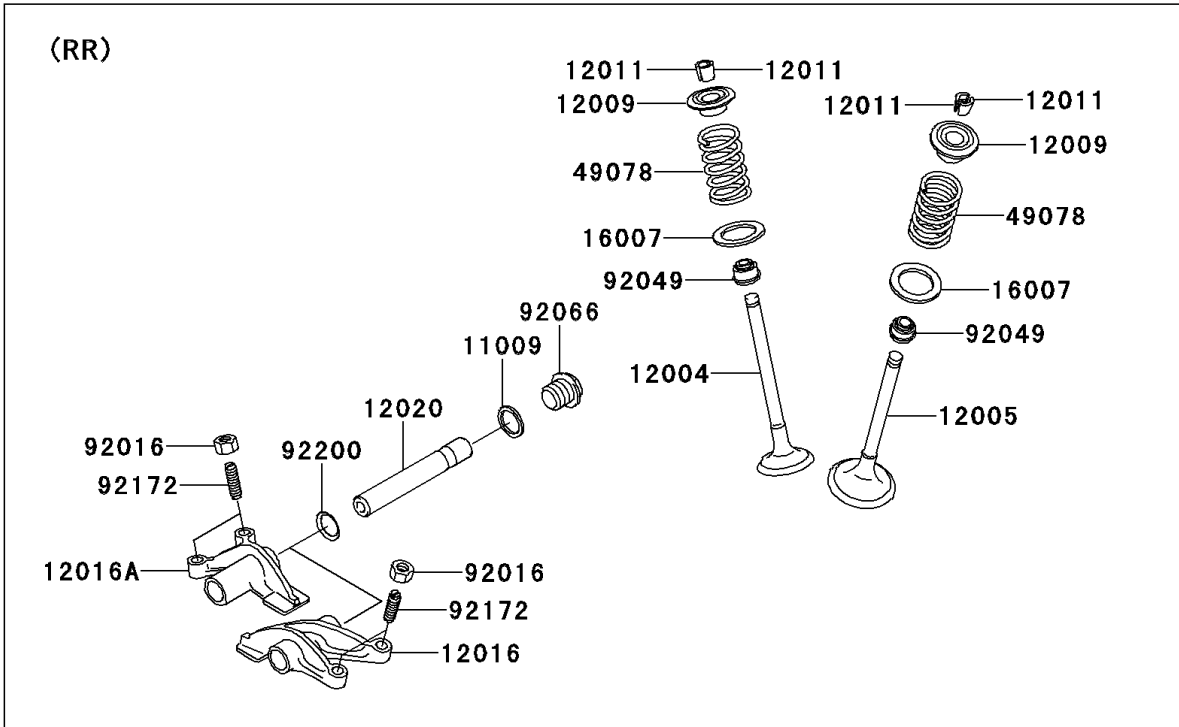

2011 TERYX® 750 FI 4x4 LE PARTS DIAGRAM

Valve(s)

E1210

2011 TERYX® 750 FI 4x4 LE PARTS LIST

Valve(s)

ITEM NAME	PART NUMBER	QUANTITY
GASKET,14X18X1.5 (Ref # 11009)	11009-1430	4
VALVE-INTAKE (Ref # 12004)	12004-0007	4
VALVE-EXHAUST (Ref # 12005)	12005-0047	4
RETAINER-VALVE SPRING (Ref # 12009)	12009-1056	8
COLLET (Ref # 12011)	12011-1051	16
ARM-ROCKER,EXHAUST (Ref # 12016)	12016-1128	2
ARM-ROCKER,INTAKE (Ref # 12016A)	12016-1129	2
SHAFT-ROCKER (Ref # 12020)	12020-0004	4
SEAT-SPRING,17.5X23.8X0.5 (Ref # 16007)	16007-1178	8
SPRING-ENGINE VALVE (Ref # 49078)	49078-0014	8
NUT,6MM (Ref # 92016)	92016-061	8
SEAL-OIL,VSB58.558 (Ref # 92049)	92049-1218	8
PLUG,DRAIN (Ref # 92066)	92066-2196	4
SCREW,6MM (Ref # 92172)	92172-0737	8
WASHER,13X17X0.3 (Ref # 92200)	92200-1508	4