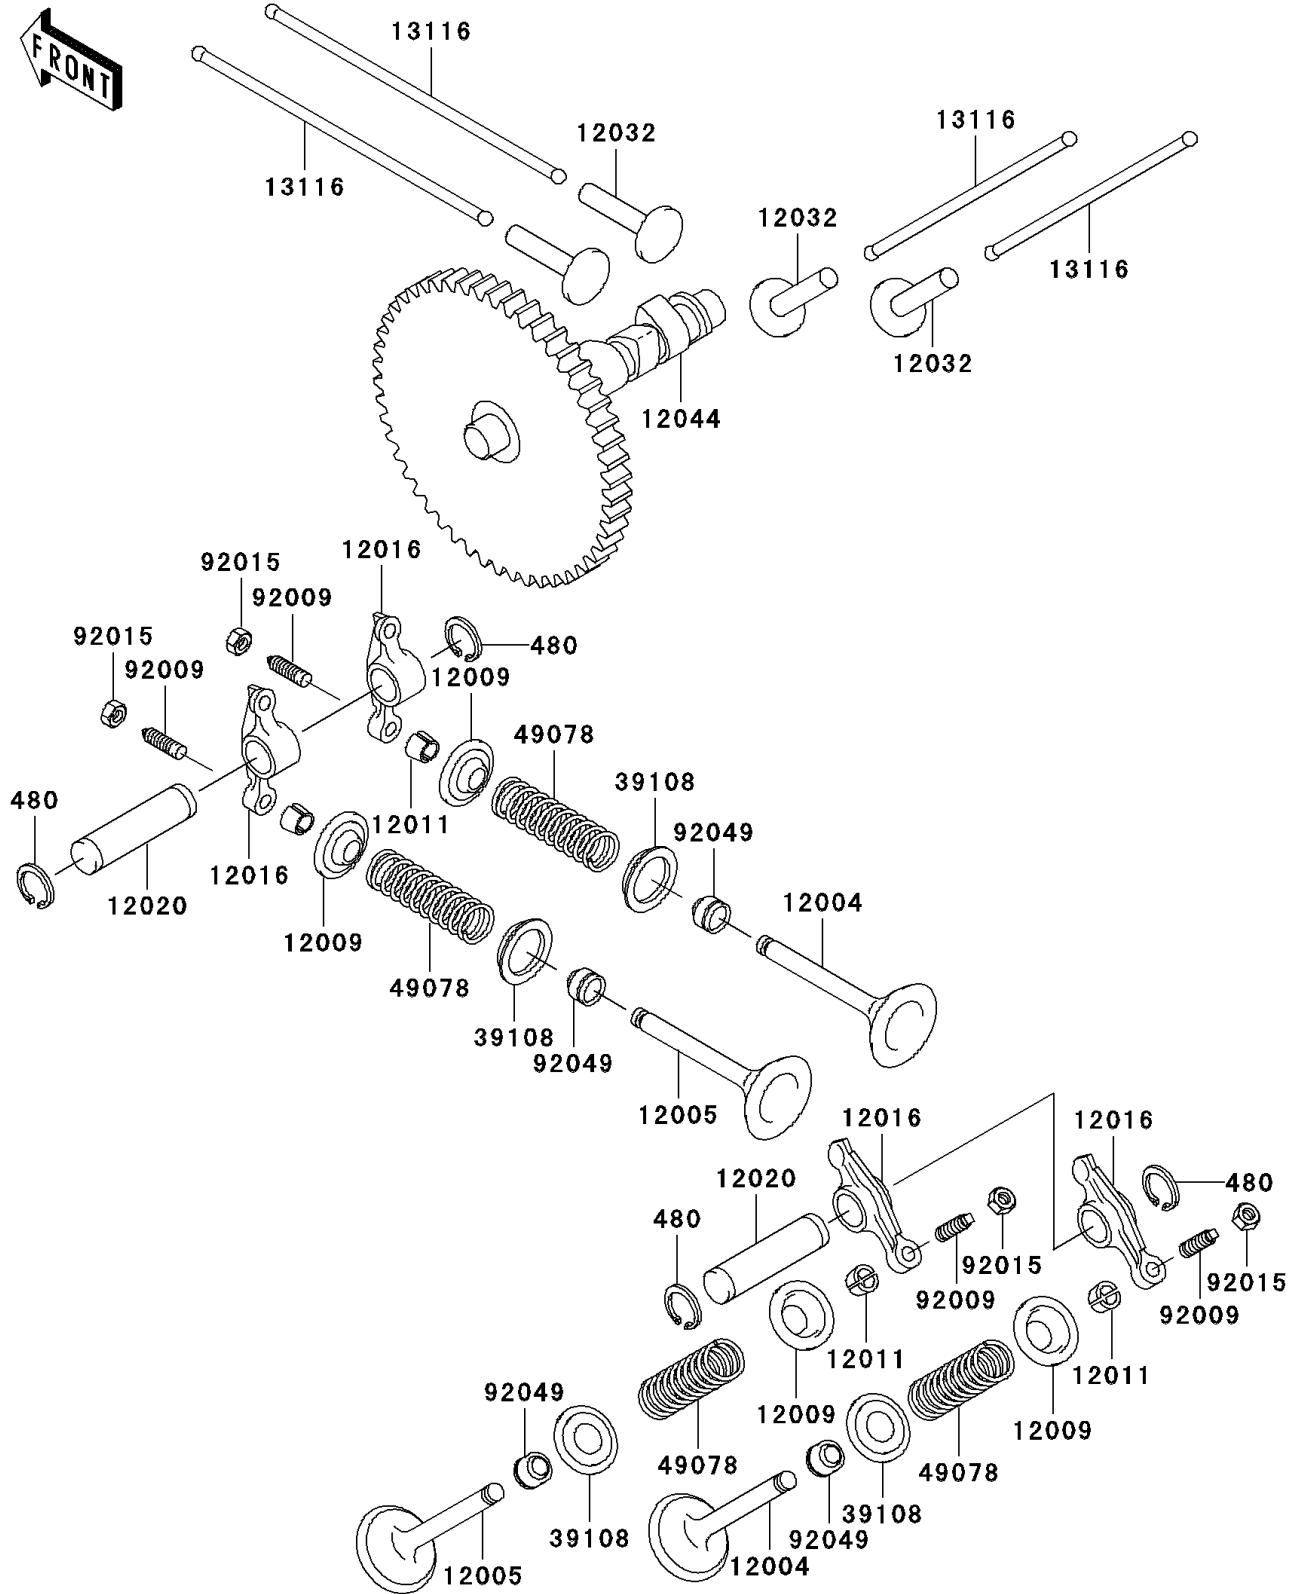

# Mule 3020 Turf PARTS DIAGRAM

Valve(s)/Camshaft(s)

E1211

## Mule 3020 Turf PARTS LIST

Valve(s)/Camshaft(s)

ITEM NAME	PART NUMBER	QUANTITY
CIRCLIP-TYPE-C,12MM (Ref # 480)	480J1200	4
VALVE-INTAKE (Ref # 12004)	12004-2104	2
VALVE-EXHAUST (Ref # 12005)	12005-2093	2
RETAINER-VALVE SPRING (Ref # 12009)	12009-2067	4
COLLET (Ref # 12011)	12011-2056	8
ARM-ROCKER (Ref # 12016)	12016-2056	4
SHAFT-ROCKER (Ref # 12020)	12020-2059	2
TAPPET (Ref # 12032)	12032-2064	4
CAMSHAFT-VALVE (Ref # 12044)	12044-2239	1
ROD-PUSH (Ref # 13116)	13116-2057	4
RETAINER-SPRING (Ref # 39108)	39108-2057	4
SPRING-ENGINE VALVE (Ref # 49078)	49078-2082	4
SCREW,VALVE ADJUST (Ref # 92009)	92009-1109	4
NUT,VALVE ADJUST LOCK (Ref # 92015)	92015-1137	4
SEAL-OIL (Ref # 92049)	92049-2109	4