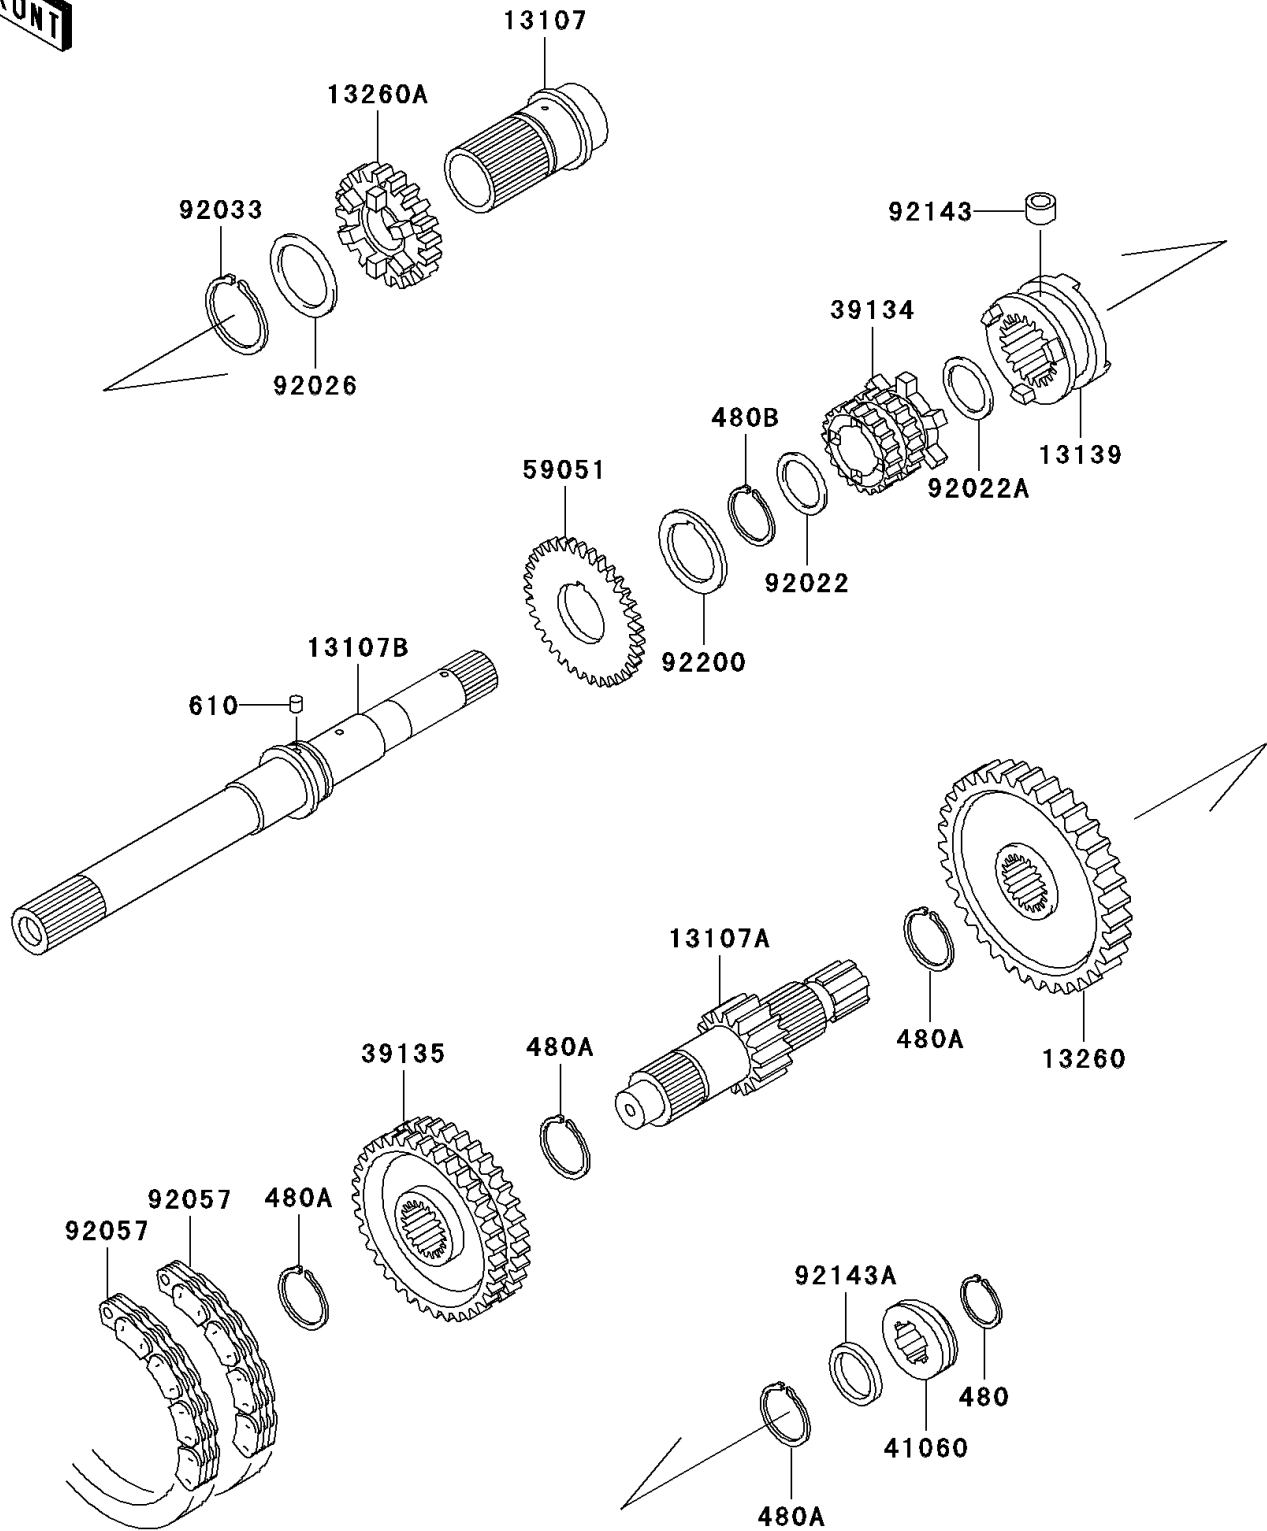

Mule 3020 Turf PARTS DIAGRAM

Transmission

E1361

Mule 3020 Turf PARTS LIST

Transmission

ITEM NAME	PART NUMBER	QUANTITY
CIRCLIP-TYPE-C,25MM (Ref # 480)	480J2500	1
CIRCLIP-TYPE-C,30MM (Ref # 480A)	480J3000	4
CIRCLIP-TYPE-C,32MM (Ref # 480B)	480J3200	1
ROLLER (Ref # 610)	610A0505	1
SHAFT,INPUT OUTER (Ref # 13107)	13107-1315	1
SHAFT,OUTPUT,15T (Ref # 13107A)	13107-1316	1
SHAFT,INPUT (Ref # 13107B)	13107-1471	1
SHIFTER,FR/RR (Ref # 13139)	13139-1072	1
GEAR,OUTPUT REVERSE,51T (Ref # 13260)	13260-1288	1
GEAR,INPUT 28T (Ref # 13260A)	13260-1462	1
SPROCKET-DRIVE,20T (Ref # 39134)	39134-1055	1
SPROCKET-DRIVEN,41T (Ref # 39135)	39135-1055	1
GEAR-METER SCREW (Ref # 41060)	41060-1147	1
GEAR-SPUR (Ref # 59051)	59051-2097	1
WASHER,25.3X33X1 (Ref # 92022)	92022-1109	1
WASHER,22.3X33X1.0 (Ref # 92022A)	92022-1573	1
SPACER,35.3X44X0.5 (Ref # 92026)	92026-1375	1
RING-SNAP (Ref # 92033)	92033-1269	1
CHAIN,REVERSE,81RH2520,54L (Ref # 92057)	92057-1364	2
COLLAR,8X14X10.5 (Ref # 92143)	92143-1497	1
COLLAR,25X32X4.5 (Ref # 92143A)	92143-1597	1
WASHER,GOVERNOR GEAR (Ref # 92200)	92200-1155	1