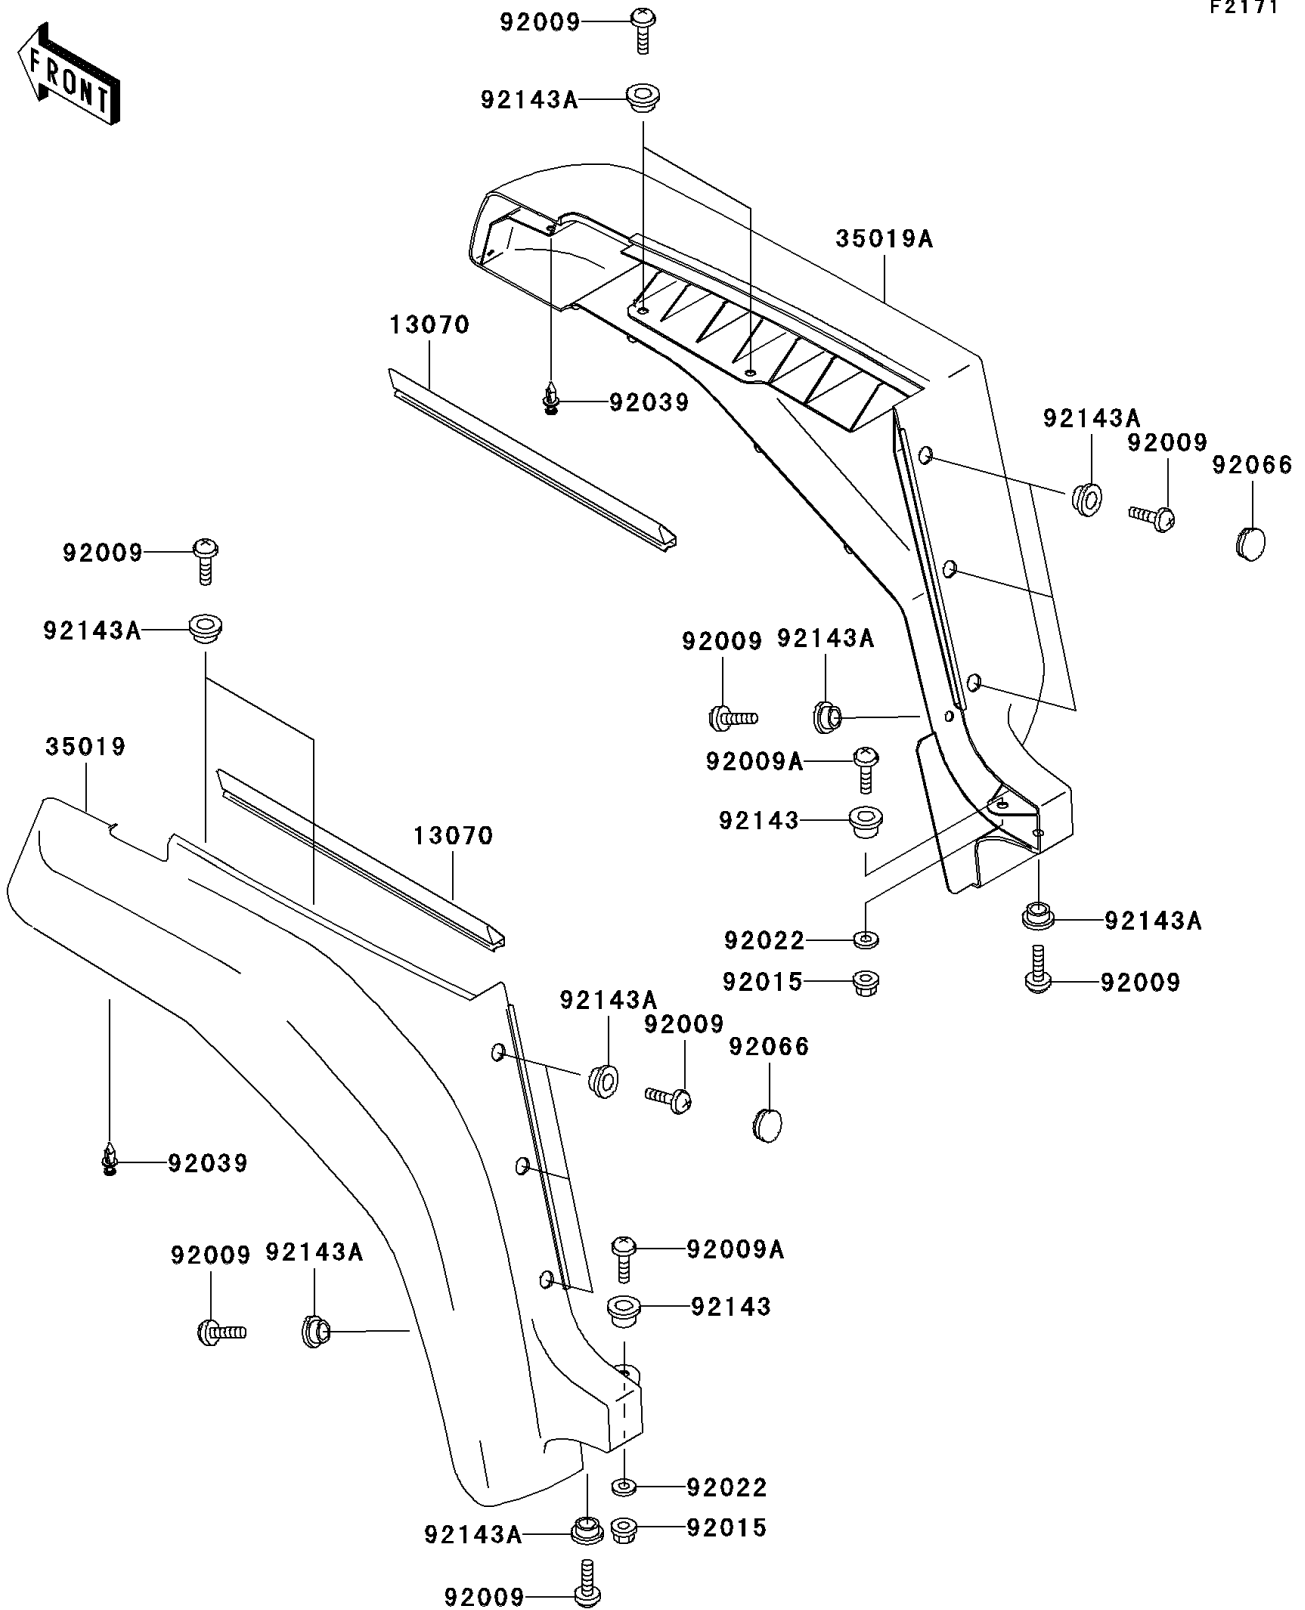

Mule 3020 Turf PARTS DIAGRAM

Front Fender(s)(KAF620-F1)

F2171

Mule 3020 Turf PARTS LIST

Front Fender(s)(KAF620-F1)

ITEM NAME	PART NUMBER	QUANTITY
GUIDE,FRONT FLAP (Ref # 13070)	13070-1371	2
FLAP,FR,LH,F.BLACK (Ref # 35019)	35019-1376-6Z	1
FLAP,FR,RH,F.BLACK (Ref # 35019A)	35019-1377-6Z	1
SCREW (Ref # 92009)	92009-1166	16
SCREW,6X22,BLACK (Ref # 92009A)	92009-1256	2
NUT,LOCK,FLANGED,6MM (Ref # 92015)	92015-1675	2
WASHER,6.5X20X1.6,BLACK (Ref # 92022)	92022-1346	2
RIVET (Ref # 92039)	92039-1229	8
PLUG (Ref # 92066)	92066-1231	6
COLLAR (Ref # 92143)	92143-1057	2
COLLAR (Ref # 92143A)	92143-1087	16