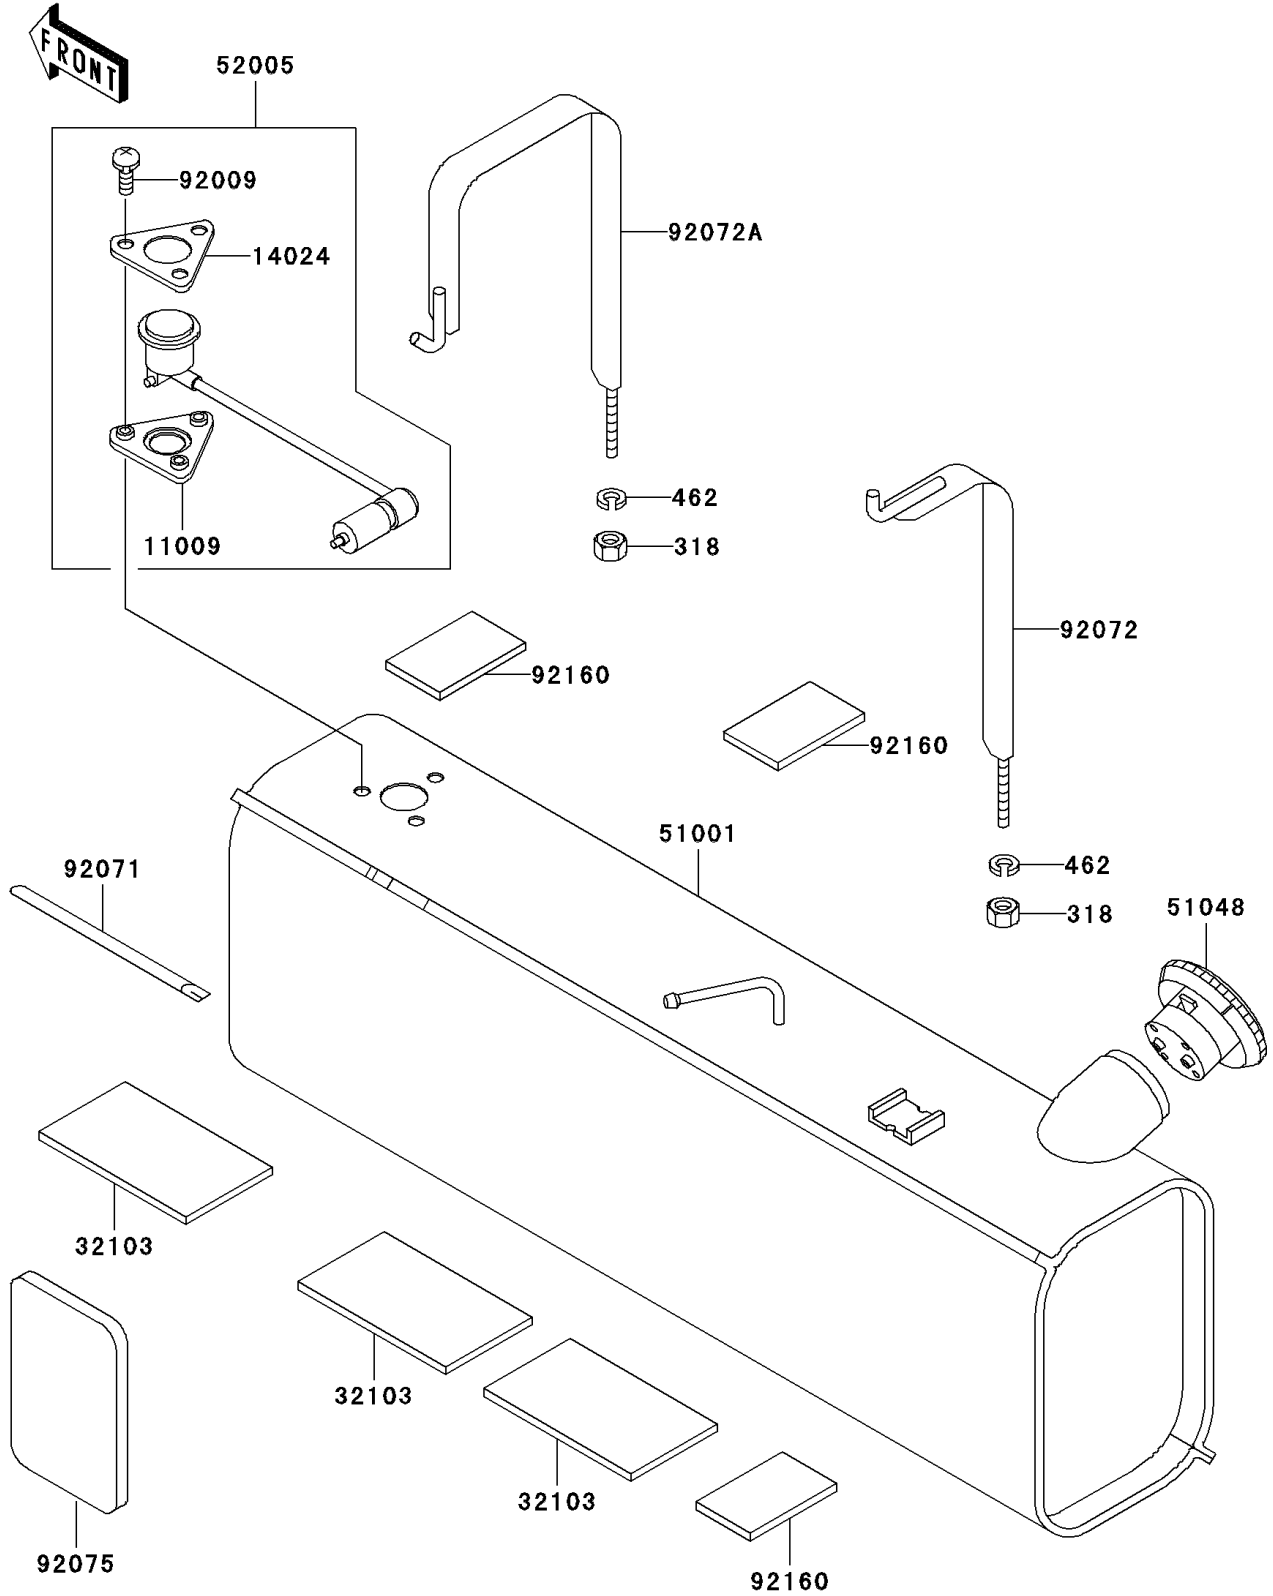

# Mule 3020 Turf PARTS DIAGRAM

Fuel Tank

F2410

## Mule 3020 Turf PARTS LIST

### Fuel Tank

ITEM NAME	PART NUMBER	QUANTITY
NUT-HEX-SMALL (Ref # 318)	318C0800	2
WASHER-SPRING,8MM (Ref # 462)	462L0800	2
GASKET,FUEL GAUGE (Ref # 11009)	11009-1755	1
COVER,FUEL GAUGE (Ref # 14024)	14024-1697	1
DAMPER,BATTERY (Ref # 32103)	32103-027	3
TANK-COMP-FUEL (Ref # 51001)	51001-1502	1
CAP-ASSY-TANK,FUEL (Ref # 51048)	51048-1103	1
GAUGE,FUEL (Ref # 52005)	52005-1085	1
SCREW,6X14 (Ref # 92009)	92009-1541	3
GROMMET (Ref # 92071)	92071-1198	1
BAND,FUEL TANK (Ref # 92072)	92072-1248	1
BAND,FUEL TANK (Ref # 92072A)	92072-1249	1
DAMPER (Ref # 92075)	92075-3759	1
DAMPER (Ref # 92160)	92160-1102	3