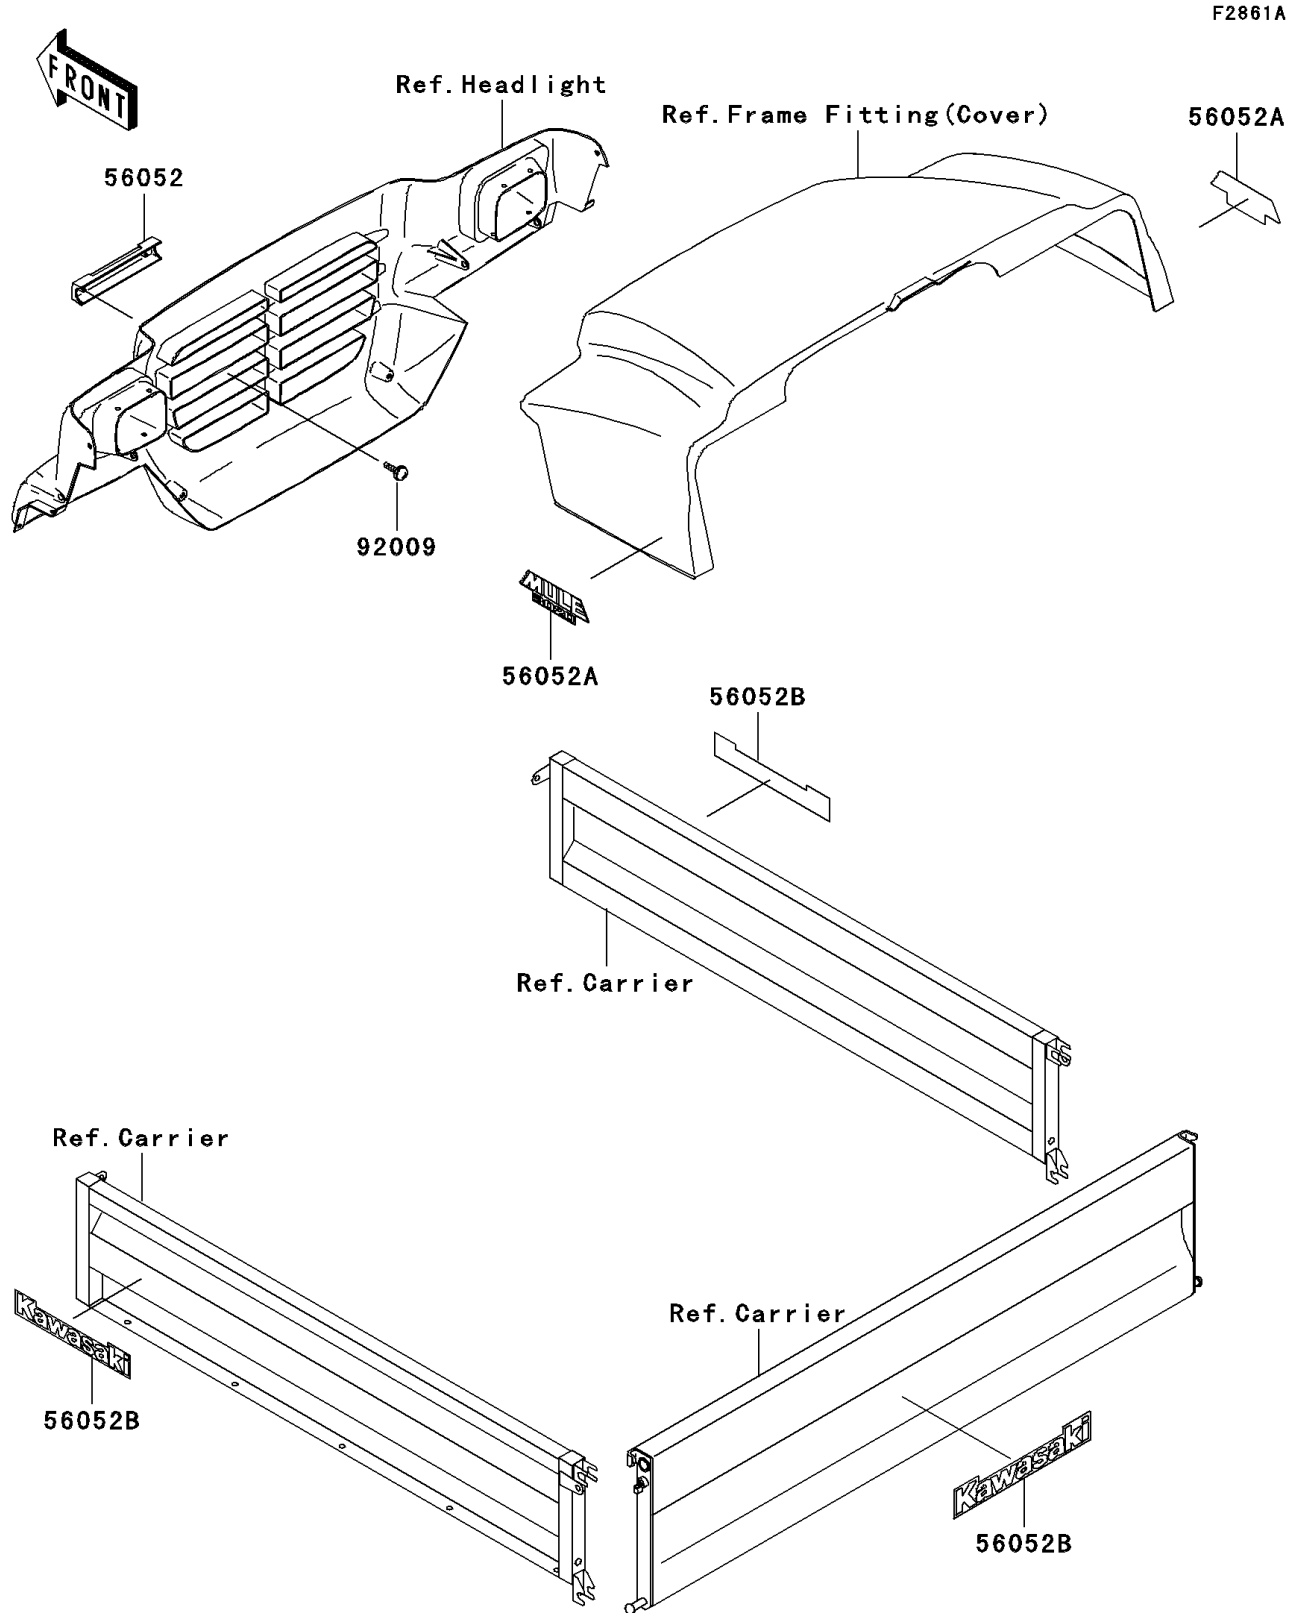

Mule 3020 Turf PARTS DIAGRAM

Decals(KAF620-F3)

Mule 3020 Turf PARTS LIST

Decals(KAF620-F3)

ITEM NAME	PART NUMBER	QUANTITY
MARK,FRONT GRIL,KAWASAKI (Ref # 56052)	56052-1245	1
MARK,FR FENDER,MULE 3020 (Ref # 56052A)	56052-1333	2
MARK,SIDE PLATE,KAWASAKI (Ref # 56052B)	56052-1809	3
SCREW,TAPPING,4X12 (Ref # 92009)	92009-1444	2