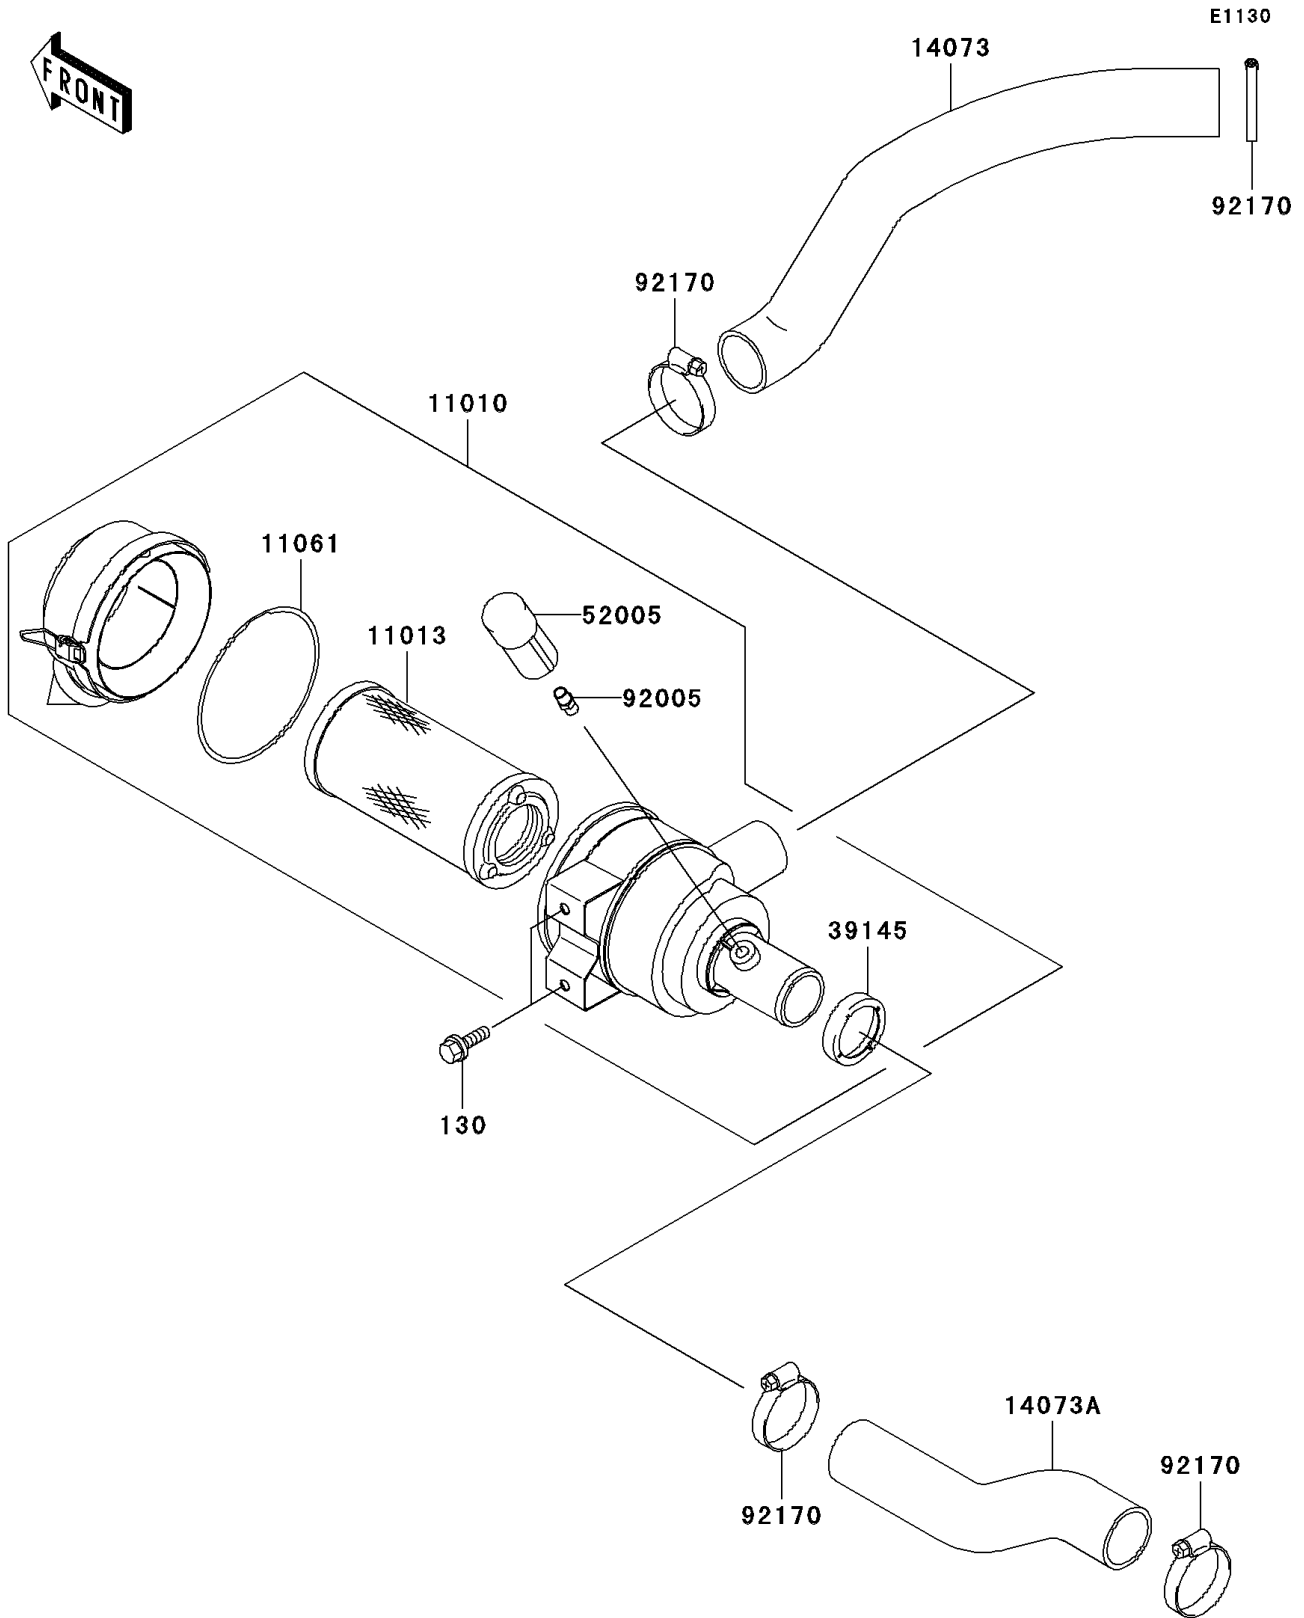

Mule 3000 PARTS DIAGRAM

Air Cleaner

Mule 3000 PARTS LIST

Air Cleaner

ITEM NAME	PART NUMBER	QUANTITY
BOLT-FLANGED,8X14 (Ref # 130)	130J0814	2
FILTER-ASSY-AIR (Ref # 11010)	11010-1756	1
ELEMENT-AIR FILTER (Ref # 11013)	11013-1290	1
GASKET,AIR FILTER (Ref # 11061)	11061-1078	1
DUCT (Ref # 14073)	14073-1782	1
DUCT (Ref # 14073A)	14073-1783	1
TRIM-SEAL (Ref # 39145)	39145-1133	1
GAUGE,AIR FILTER (Ref # 52005)	52005-1149	1
FITTING,AIR FILTER (Ref # 92005)	92005-1386	1
CLAMP (Ref # 92170)	92170-1674	4