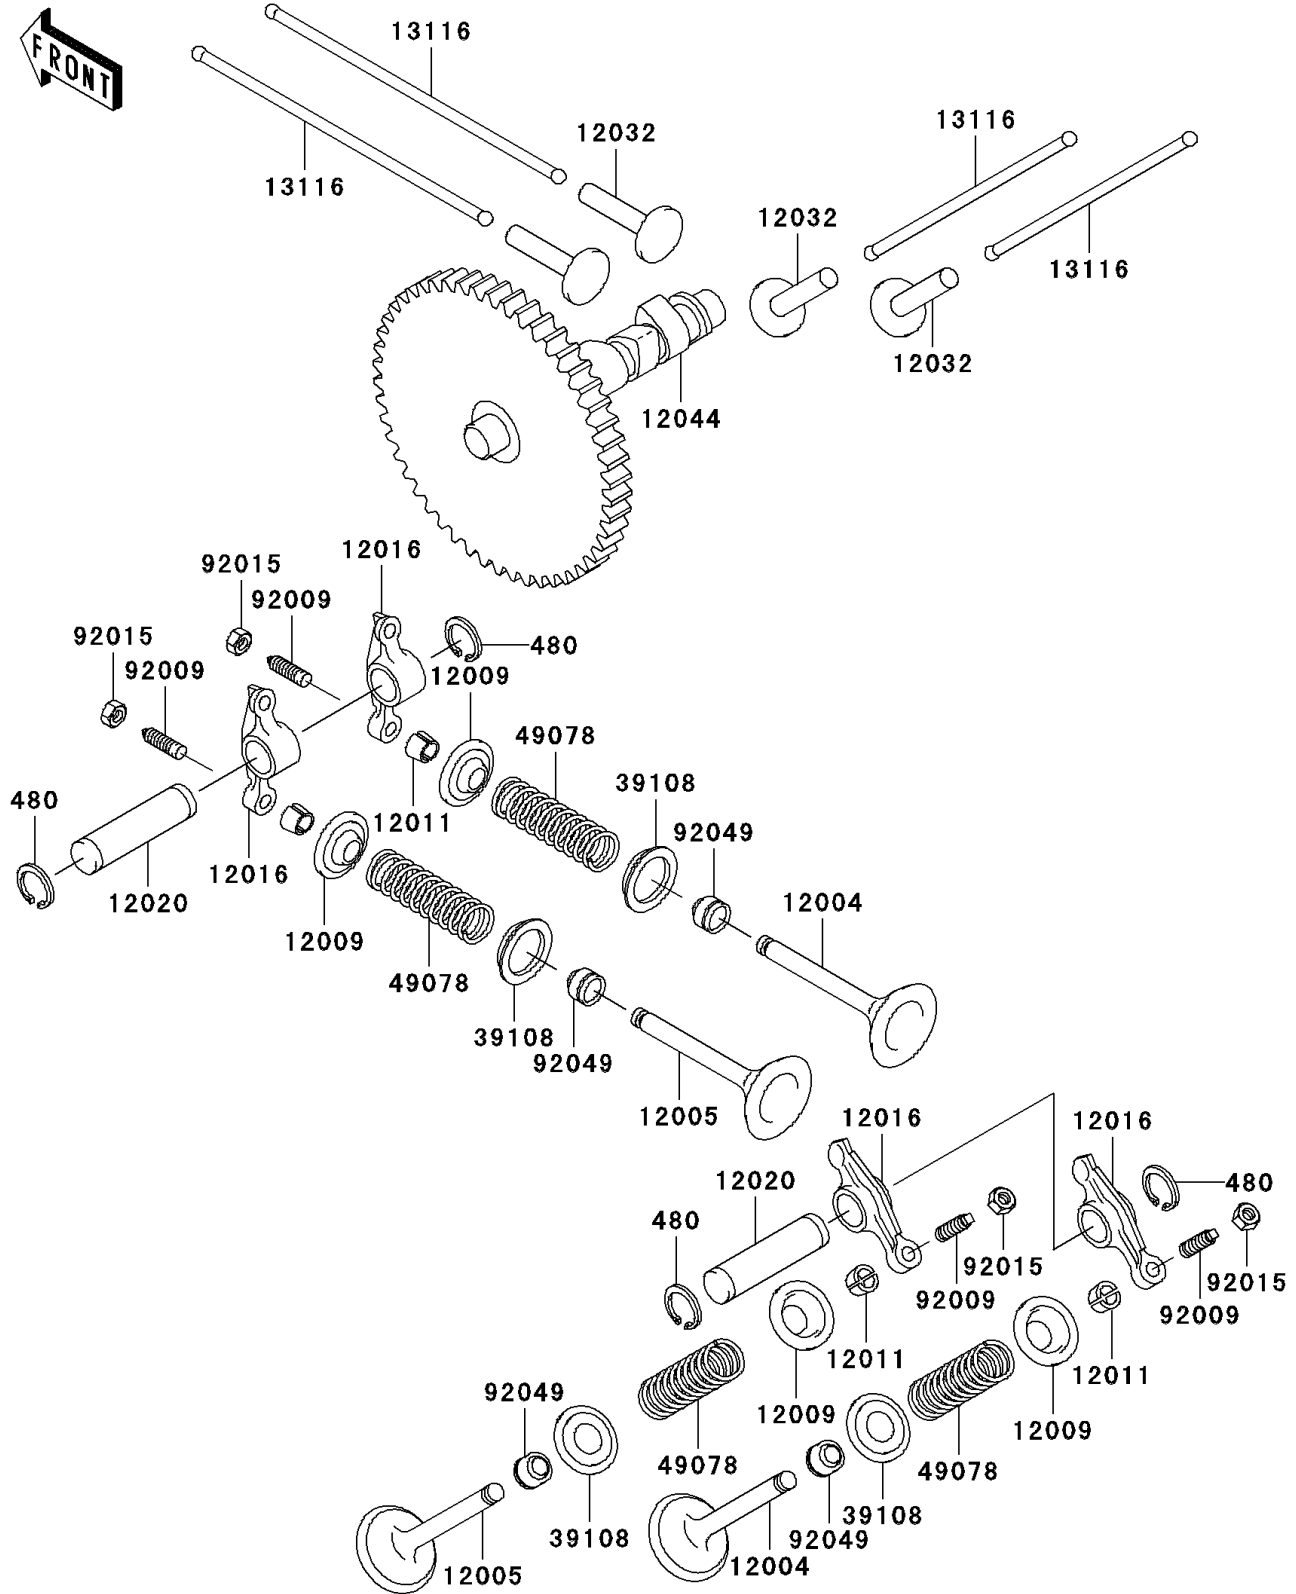

Mule 3000 PARTS DIAGRAM

Valve(s)/Camshaft(s)

E1211

Mule 3000 PARTS LIST

Valve(s)/Camshaft(s)

ITEM NAME	PART NUMBER	QUANTITY
CIRCLIP-TYPE-C,12MM (Ref # 480)	480J1200	4
VALVE-INTAKE (Ref # 12004)	12004-2104	2
VALVE-EXHAUST (Ref # 12005)	12005-2093	2
RETAINER-VALVE SPRING (Ref # 12009)	12009-2067	4
COLLET (Ref # 12011)	12011-2056	8
ARM-ROCKER (Ref # 12016)	12016-2056	4
SHAFT-ROCKER (Ref # 12020)	12020-2059	2
TAPPET (Ref # 12032)	12032-2064	4
CAMSHAFT-VALVE (Ref # 12044)	12044-2239	1
ROD-PUSH (Ref # 13116)	13116-2057	4
RETAINER-SPRING (Ref # 39108)	39108-2057	4
SPRING-ENGINE VALVE (Ref # 49078)	49078-2082	4
SCREW,VALVE ADJUST (Ref # 92009)	92009-1109	4
NUT,VALVE ADJUST LOCK (Ref # 92015)	92015-1137	4
SEAL-OIL (Ref # 92049)	92049-2109	4