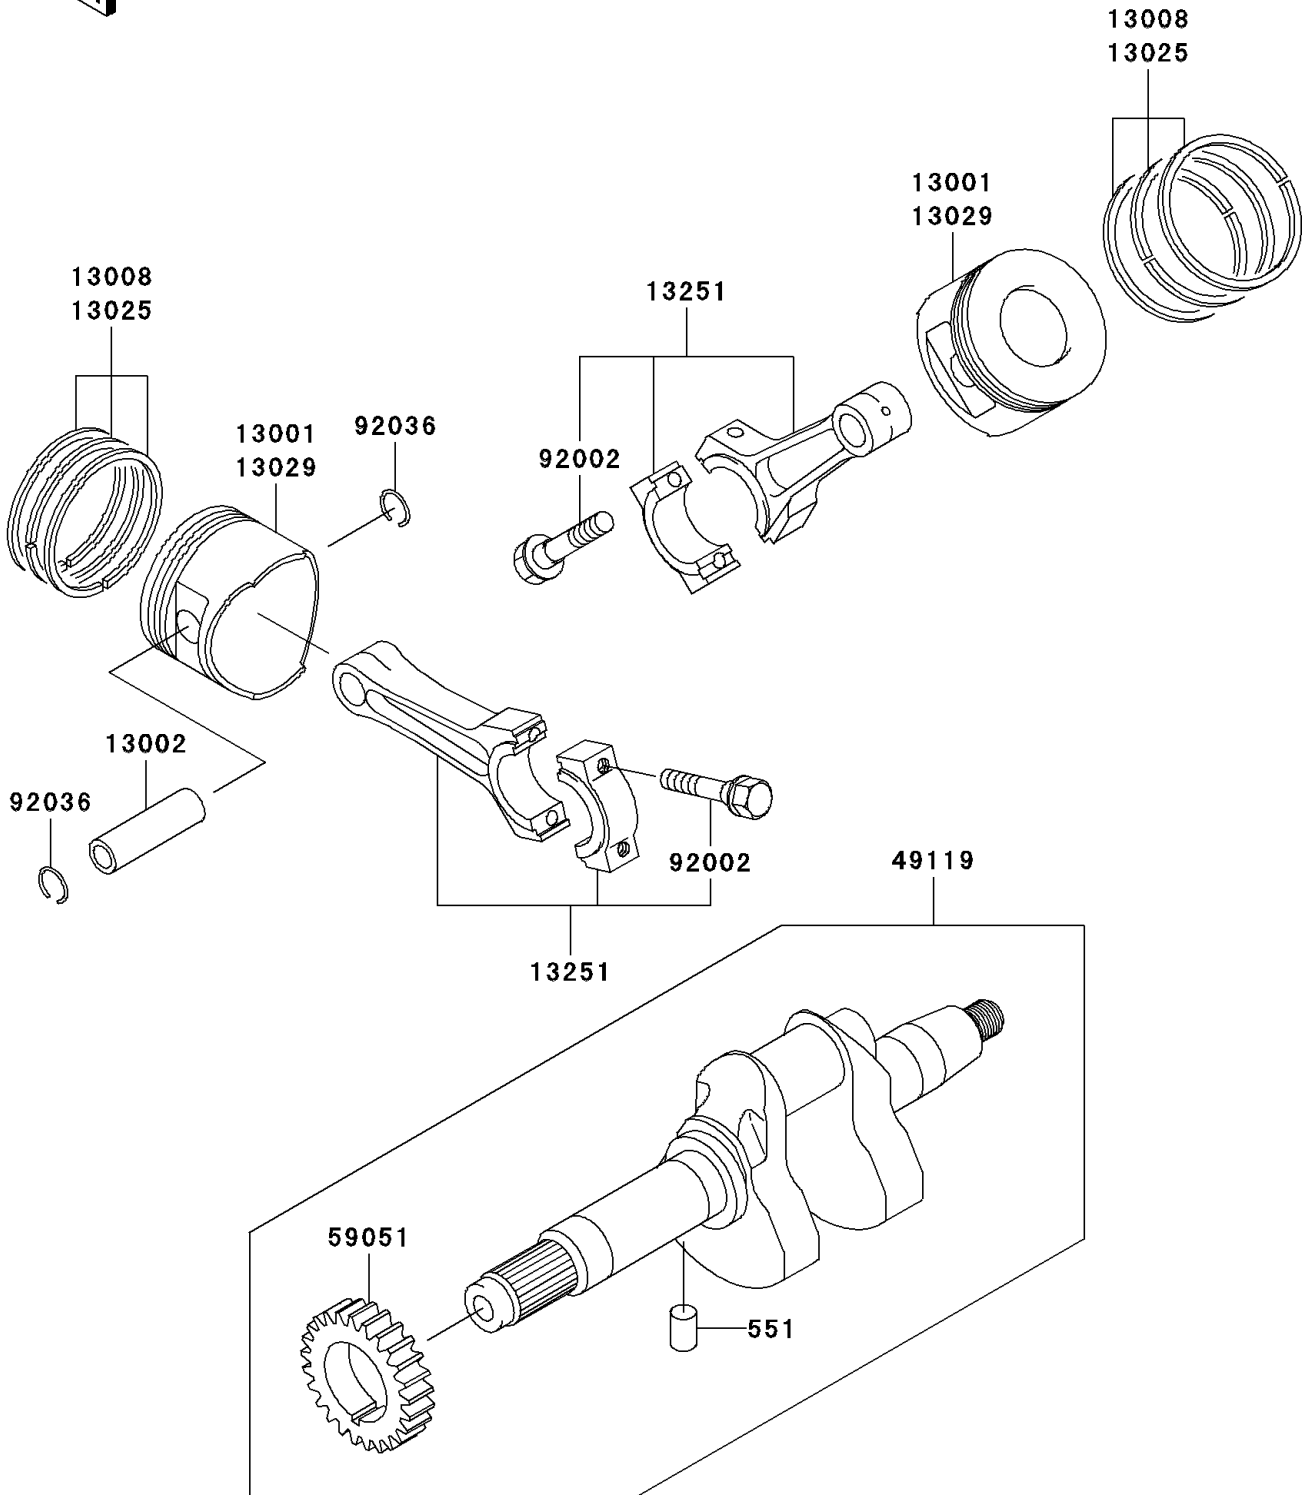

Mule 3000 PARTS DIAGRAM

Crankshaft/Piston(s)

E1320

Mule 3000 PARTS LIST

Crankshaft/Piston(s)

ITEM NAME	PART NUMBER	QUANTITY
PIN-DOWEL,4X8 (Ref # 551)	551A0408	1
PISTON-ENGINE,STD (Ref # 13001)	13001-2131	2
PIN-PISTON (Ref # 13002)	13002-1013	2
RING-SET-PISTON,STD (Ref # 13008)	13008-6025	2
RING-SET-PISTON L,0.50 (Ref # 13025)	13025-6008	AR
PISTON-ENGINE L,0.50 (Ref # 13029)	13029-2105	AR
ROD-ASSY-CONNECTING (Ref # 13251)	13251-6022	2
CRANKSHAFT-ASSY (Ref # 49119)	49119-2200	1
GEAR-SPUR (Ref # 59051)	59051-2112	1
BOLT (Ref # 92002)	92002-2053	4
RING-SNAP,PISTON PIN (Ref # 92036)	92036-021	4