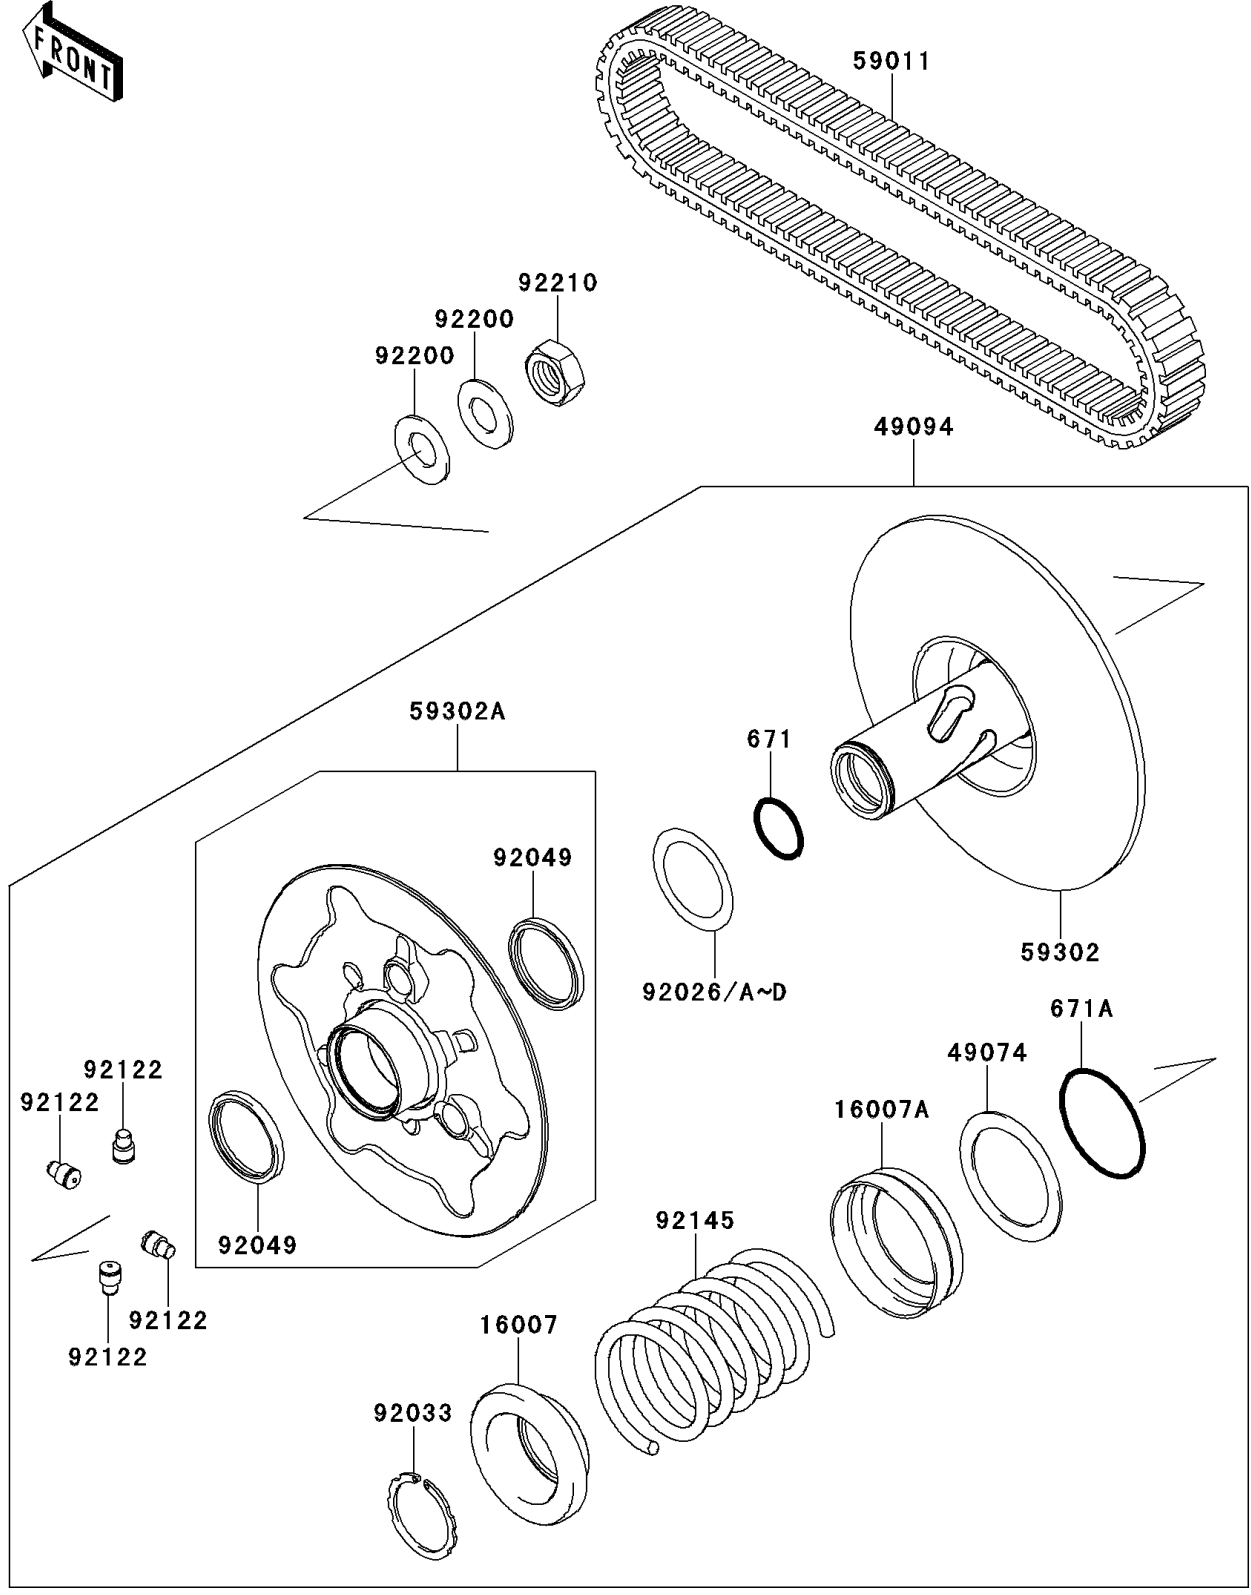

2012 TERYX® 750 FI 4x4 LE PARTS DIAGRAM

Driven Converter/Drive Belt

E1392

2012 TERYX® 750 FI 4x4 LE PARTS LIST

Driven Converter/Drive Belt

ITEM NAME	PART NUMBER	QUANTITY
O RING (Ref # 671)	671D2530	1
O RING (Ref # 671A)	671D2550	1
SEAT-SPRING,ENG SIDE (Ref # 16007)	16007-0030	1
SEAT-SPRING,SHEAVE MOVL SIDE (Ref # 16007A)	16007-0031	1
PLATE-THRUST (Ref # 49074)	49074-1055	1
CONVERTER-ASSY-DRIVEN (Ref # 49094)	49094-0043	1
BELT,CVT (Ref # 59011)	59011-0019	1
SHEAVE-COMP,FIXED (Ref # 59302)	59302-0001	1
SHEAVE-COMP,MOVABLE (Ref # 59302A)	59302-0002	1
SPACER,T=0.30 (Ref # 92026)	92026-0034	AR
SPACER,T=1.00 (Ref # 92026A)	92026-1565	AR
SPACER,T=0.60 (Ref # 92026B)	92026-1569	AR
SPACER,T=1.40 (Ref # 92026C)	92026-1570	AR
SPACER,T=0.80 (Ref # 92026D)	92026-1617	AR
RING-SNAP (Ref # 92033)	92033-1317	1
SEAL-OIL (Ref # 92049)	92049-1528	2
ROLLER (Ref # 92122)	92122-1209	4
SPRING,WHITE PAINT (Ref # 92145)	92145-0576	1
WASHER (Ref # 92200)	92200-1505	2
NUT,18MM (Ref # 92210)	92210-1367	1