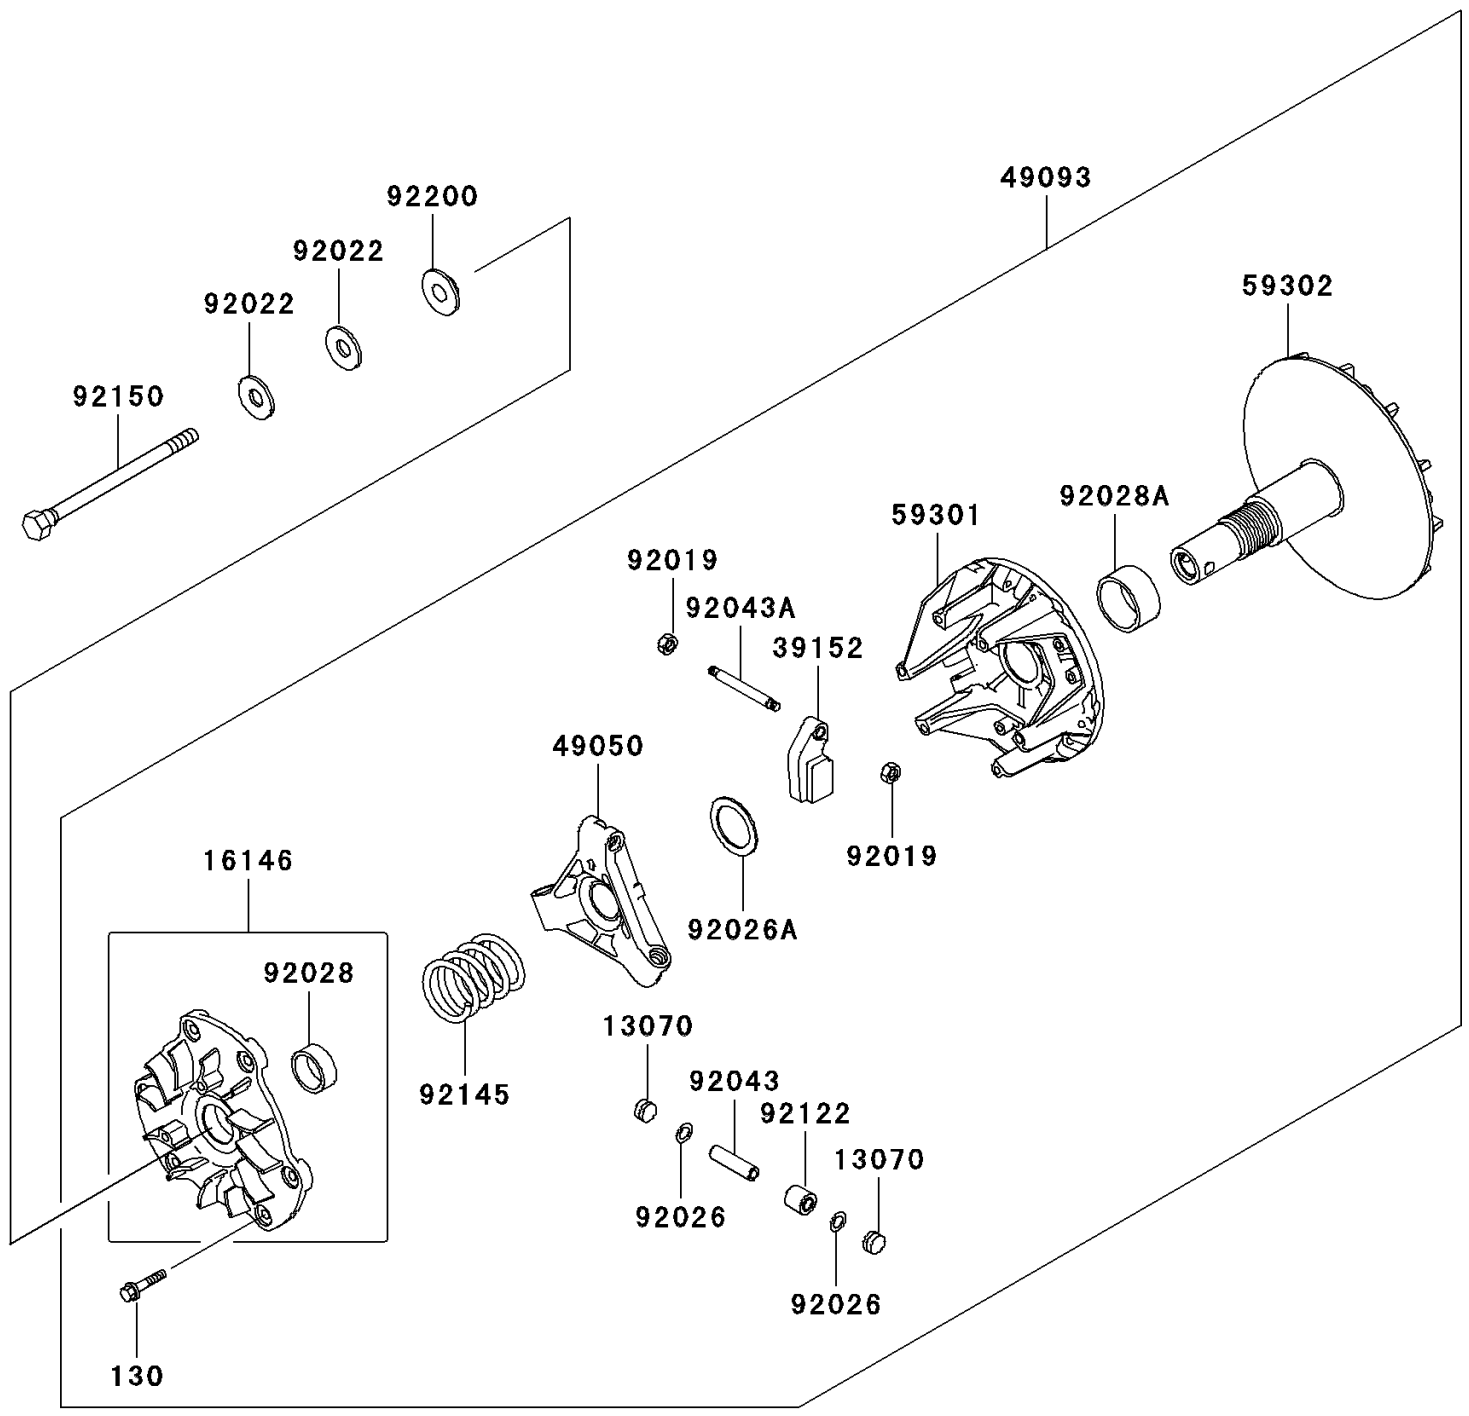

Mule 3000 PARTS DIAGRAM

Drive Converter

E1391

Mule 3000 PARTS LIST

Drive Converter

ITEM NAME	PART NUMBER	QUANTITY
BOLT-FLANGED,6X30 (Ref # 130)	130P0630	6
GUIDE (Ref # 13070)	13070-1330	6
COVER-ASSY (Ref # 16146)	16146-1219	1
WEIGHT-RAMP (Ref # 39152)	39152-1078	3
SPIDER (Ref # 49050)	49050-1076	1
CONVERTER-ASSY-DRIVE (Ref # 49093)	49093-1069	1
SHEAVE-MOVABLE (Ref # 59301)	59301-1060	1
SHEAVE-COMP (Ref # 59302)	59302-1085	1
NUT,LOCK,6MM (Ref # 92019)	92019-008	6
WASHER,SPECIAL CONICAL (Ref # 92022)	92022-1901	2
SPACER (Ref # 92026)	92026-1512	6
SPACER (Ref # 92026A)	92026-1591	1
BUSHING (Ref # 92028)	92028-1861	1
BUSHING (Ref # 92028A)	92028-1864	1
PIN (Ref # 92043)	92043-1572	3
PIN (Ref # 92043A)	92043-1573	3
ROLLER (Ref # 92122)	92122-1204	3
SPRING (Ref # 92145)	92145-1388	1
BOLT,12X163.5 (Ref # 92150)	92150-1008	1
WASHER (Ref # 92200)	92200-1401	1