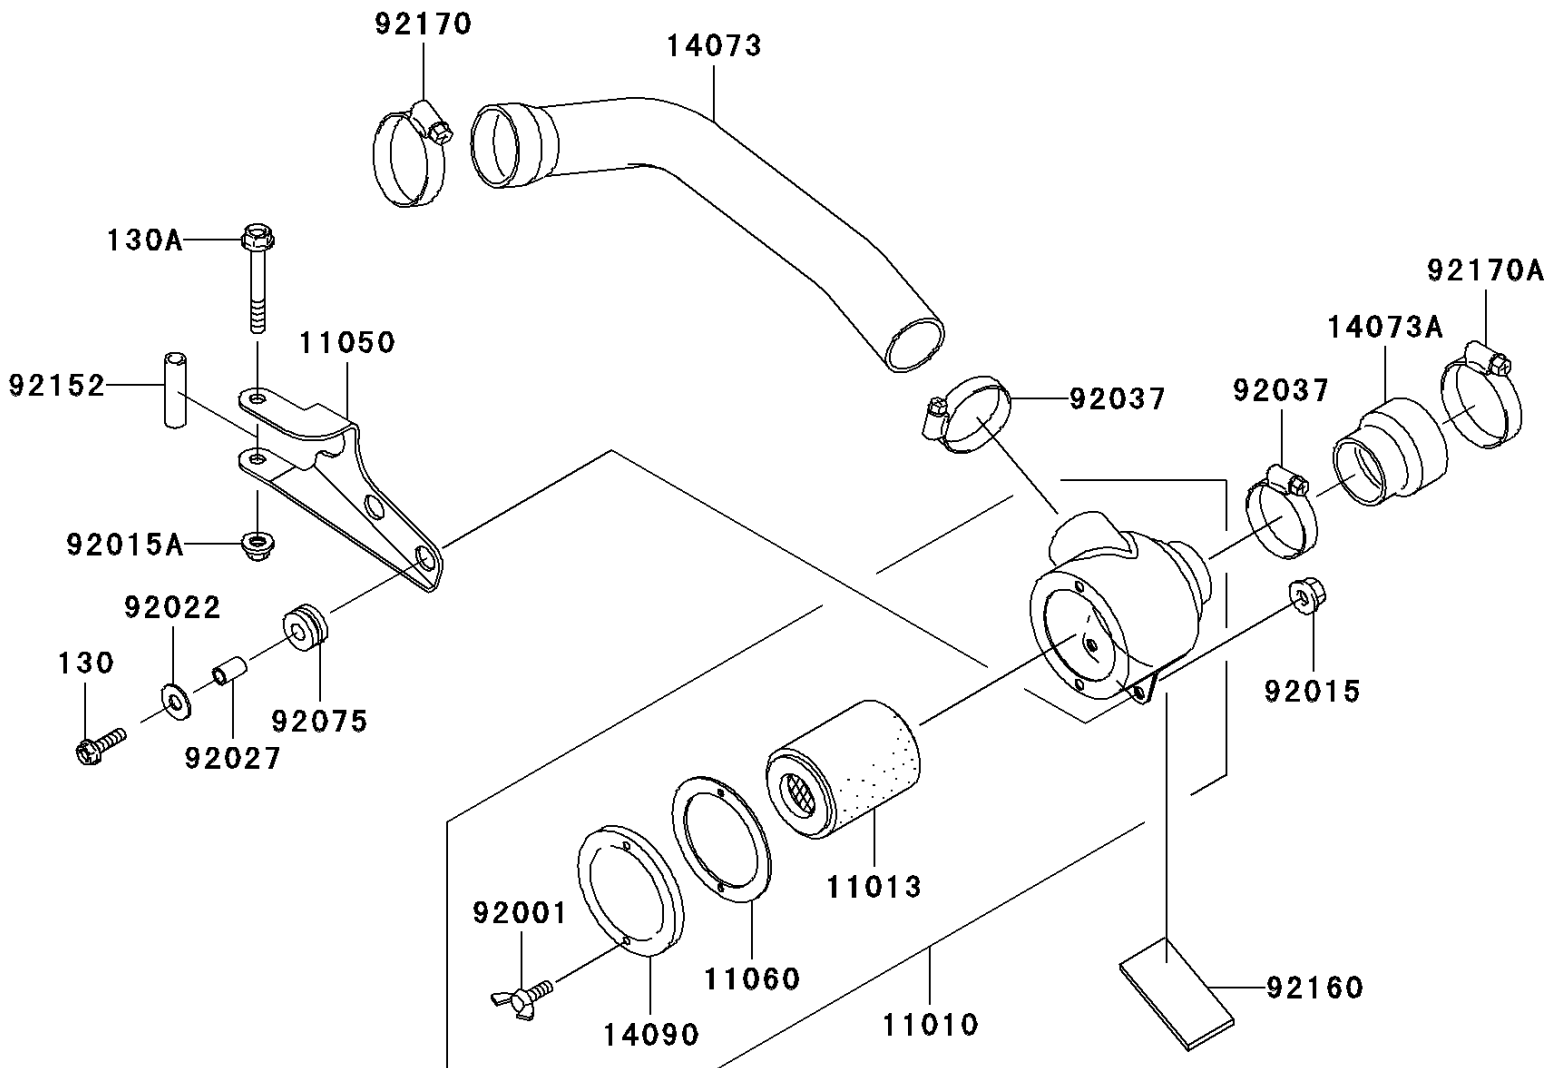

Mule 3000 PARTS DIAGRAM

Air Cleaner-Belt Converter

E1394

Mule 3000 PARTS LIST

Air Cleaner-Belt Converter

ITEM NAME	PART NUMBER	QUANTITY
BOLT-FLANGED,8X30,BLACK (Ref # 130)	130C0830	2
BOLT-FLANGED (Ref # 130A)	130J1075	1
FILTER-ASSY-AIR (Ref # 11010)	11010-1735	1
ELEMENT-AIR FILTER (Ref # 11013)	11013-1263	1
BRACKET (Ref # 11050)	11050-1404	1
GASKET,AIR FILTER CASE (Ref # 11060)	11060-1975	1
DUCT (Ref # 14073)	14073-1699	1
DUCT (Ref # 14073A)	14073-1700	1
COVER,AIR FILTER (Ref # 14090)	14090-1766	1
BOLT,WING,6X15 (Ref # 92001)	92001-1703	2
NUT,8MM (Ref # 92015)	92015-1432	2
NUT,LOCK,10MM (Ref # 92015A)	92015-1522	1
WASHER,9X28X2.3 (Ref # 92022)	92022-1632	2
COLLAR,8.8X12X15.5 (Ref # 92027)	92027-1081	2
CLAMP (Ref # 92037)	92037-3009	2
DAMPER (Ref # 92075)	92075-1736	2
COLLAR,10.5X16X50 (Ref # 92152)	92152-0083	1
DAMPER (Ref # 92160)	92160-1102	1
CLAMP (Ref # 92170)	92170-1674	1
CLAMP (Ref # 92170A)	92170-1764	1