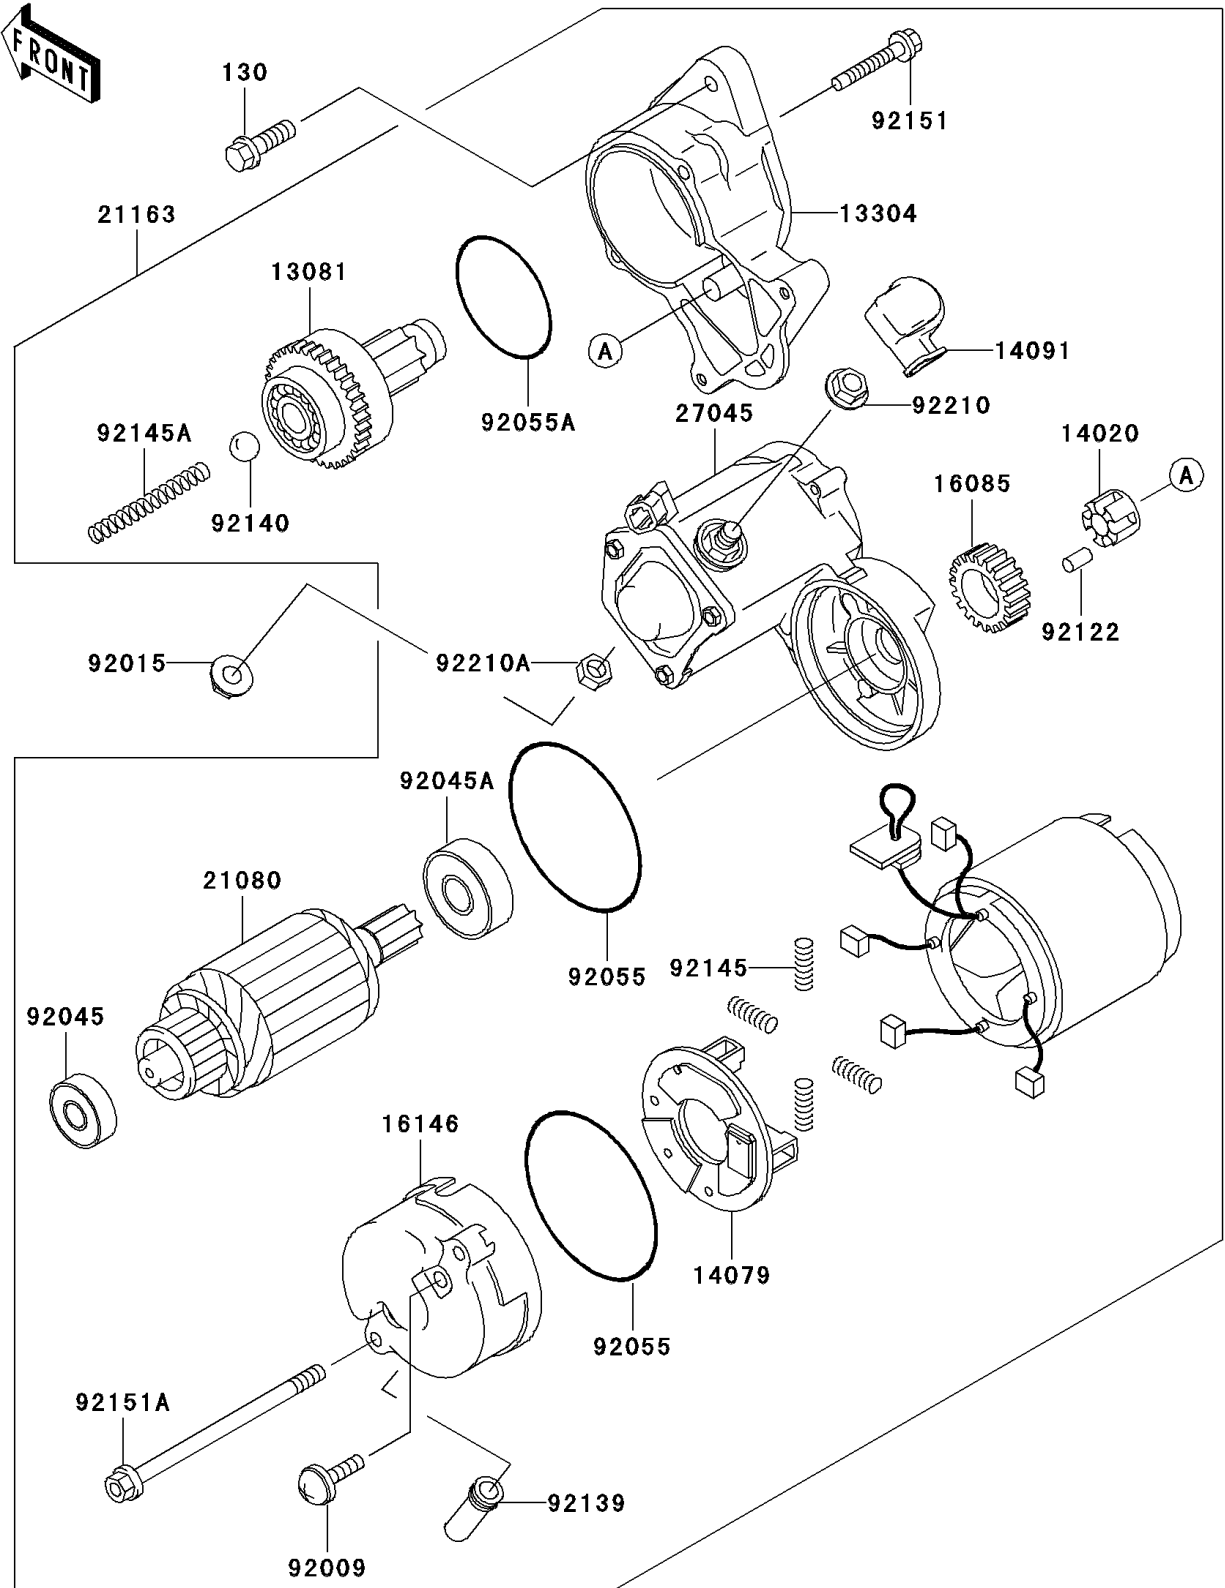

# Mule 3000 PARTS DIAGRAM

Starter Motor

E1840

# Mule 3000 PARTS LIST

## Starter Motor

ITEM NAME	PART NUMBER	QUANTITY
BOLT-FLANGED,8X30 (Ref # 130)	130P0830	2
CLUTCH-ASSY (Ref # 13081)	13081-2231	1
HOUSING-ASSY (Ref # 13304)	13304-2201	1
RETAINER (Ref # 14020)	14020-2112	1
HOLDER-ASSY (Ref # 14079)	14079-2064	1
COVER (Ref # 14091)	14091-2080	1
GEAR (Ref # 16085)	16085-2055	1
COVER-ASSY (Ref # 16146)	16146-2228	1
ARMATURE (Ref # 21080)	21080-2070	1
STARTER-ELECTRIC (Ref # 21163)	21163-2124	1
SWITCH-ASSY (Ref # 27045)	27045-2018	1
SCREW (Ref # 92009)	92009-2455	2
NUT,8MM (Ref # 92015)	92015-1143	1
BEARING-BALL (Ref # 92045)	92045-2257	1
BEARING-BALL (Ref # 92045A)	92045-2258	1
RING-O (Ref # 92055)	92055-2199	2
RING-O (Ref # 92055A)	92055-2200	1
ROLLER (Ref # 92122)	92122-2057	5
BUSHING (Ref # 92139)	92139-2051	1
BALL (Ref # 92140)	92140-2061	1
SPRING (Ref # 92145)	92145-2096	4
SPRING (Ref # 92145A)	92145-2097	1
BOLT (Ref # 92151)	92151-2167	2
BOLT (Ref # 92151A)	92151-2168	2
NUT (Ref # 92210)	92210-2084	1
NUT (Ref # 92210A)	92210-2085	1