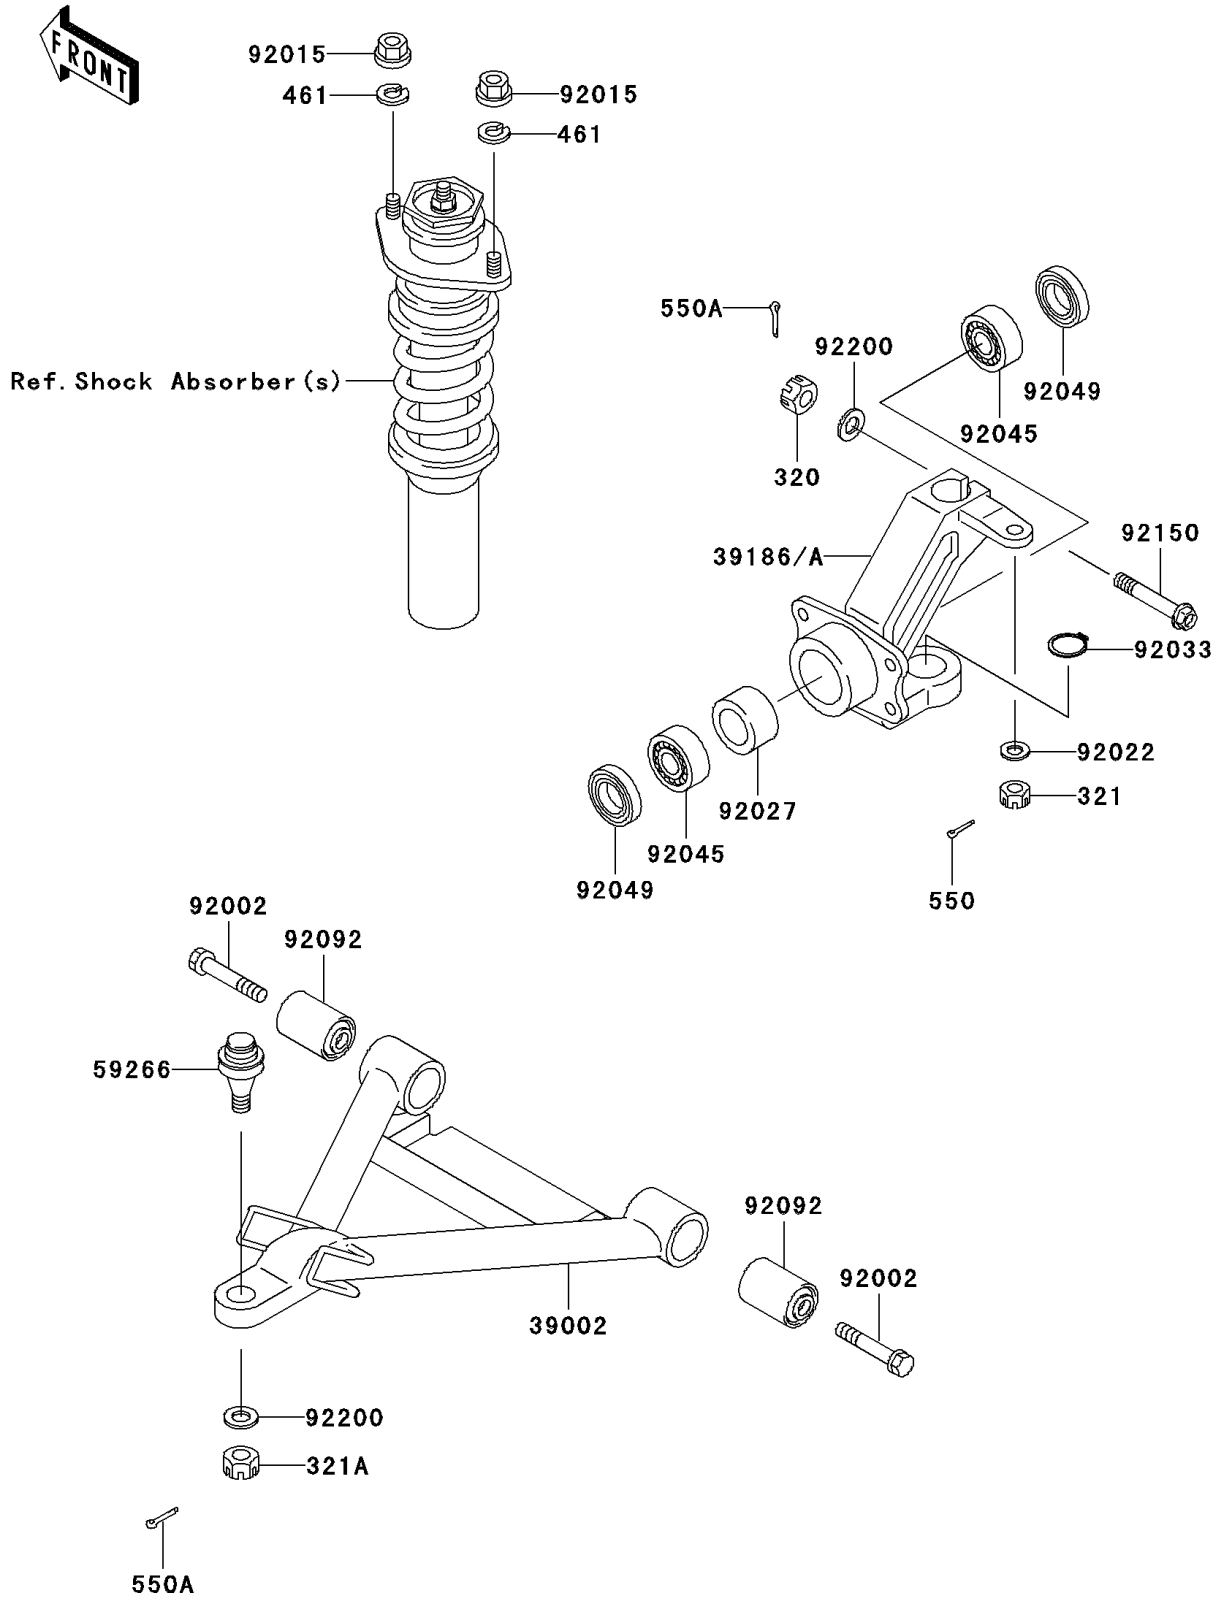

Mule 3000 PARTS DIAGRAM

Front Suspension

F2152

Mule 3000 PARTS LIST

Front Suspension

ITEM NAME	PART NUMBER	QUANTITY
NUT-CASTLE (Ref # 320)	320G1200	2
NUT-CASTLE (Ref # 321)	321H1000	2
NUT-CASTLE,12MM (Ref # 321A)	321H1200	2
WASHER-SPRING (Ref # 461)	461L1000	4
PIN-COTTER,2.0X22 (Ref # 550)	550D2022	2
PIN-COTTER,3.0X25 (Ref # 550A)	550D3025	4
ARM-COMP-SUSP (Ref # 39002)	39002-1054	2
KNUCKLE,FR,LH (Ref # 39186)	39186-1096	1
KNUCKLE,FR,RH (Ref # 39186A)	39186-1097	1
JOINT-BALL (Ref # 59266)	59266-1080	2
BOLT,SUSPENSION ROD (Ref # 92002)	92002-1661	4
NUT,FLANGED,10MM (Ref # 92015)	92015-1366	4
WASHER,10.5X18X2.5 (Ref # 92022)	92022-1876	2
COLLAR,L=34.5 (Ref # 92027)	92027-1538	2
RING-SNAP,C-TYPE,32MM (Ref # 92033)	92033-1262	2
BEARING-BALL (Ref # 92045)	92045-3707	4
SEAL-OIL,SD35X47X7HS (Ref # 92049)	92049-1513	4
BUSHING-RUBBER (Ref # 92092)	92092-1065	4
BOLT,FLANGED,12X72 (Ref # 92150)	92150-1356	2
WASHER,12.3X23X2.3 (Ref # 92200)	92200-1004	4