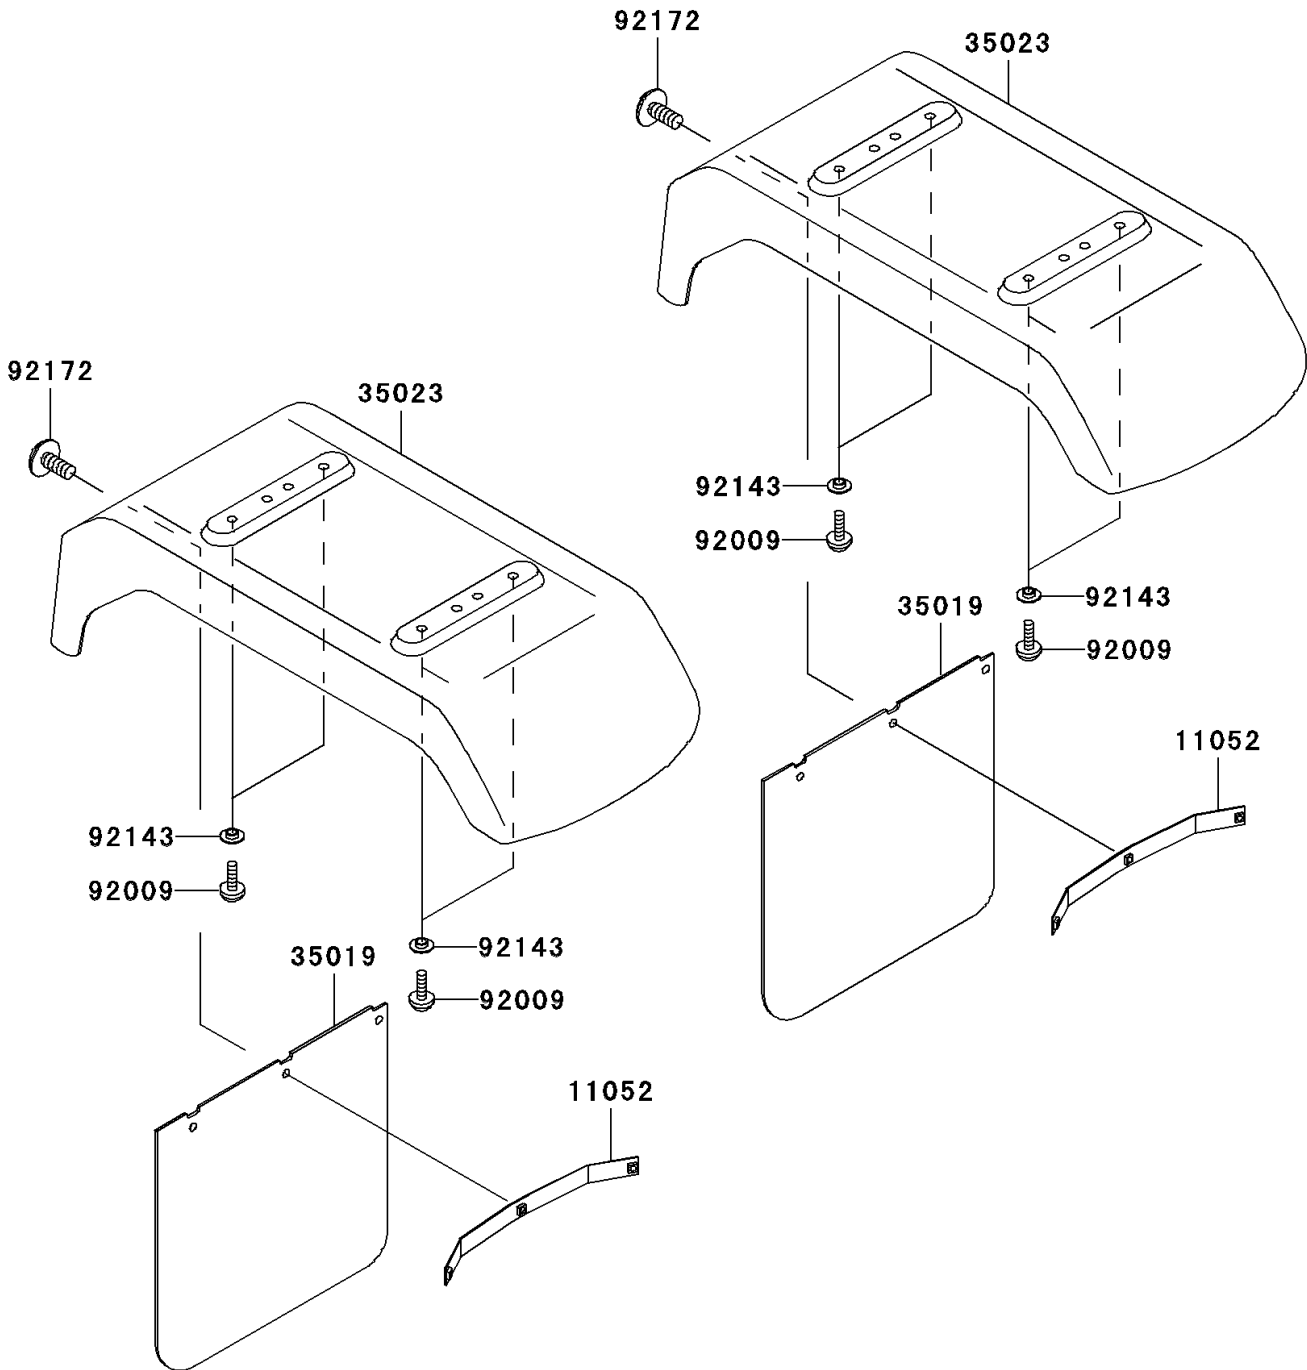

Mule 3000 PARTS DIAGRAM

Rear Fender(s)

F2172

Mule 3000 PARTS LIST

Rear Fender(s)

ITEM NAME	PART NUMBER	QUANTITY
BRACKET,REAR FLAP (Ref # 11052)	11052-1313	2
FLAP,REAR FENDER (Ref # 35019)	35019-1244	2
FENDER-REAR (Ref # 35023)	35023-1557	2
SCREW (Ref # 92009)	92009-1166	8
COLLAR (Ref # 92143)	92143-1087	8
SCREW,6X14 (Ref # 92172)	92172-0004	6