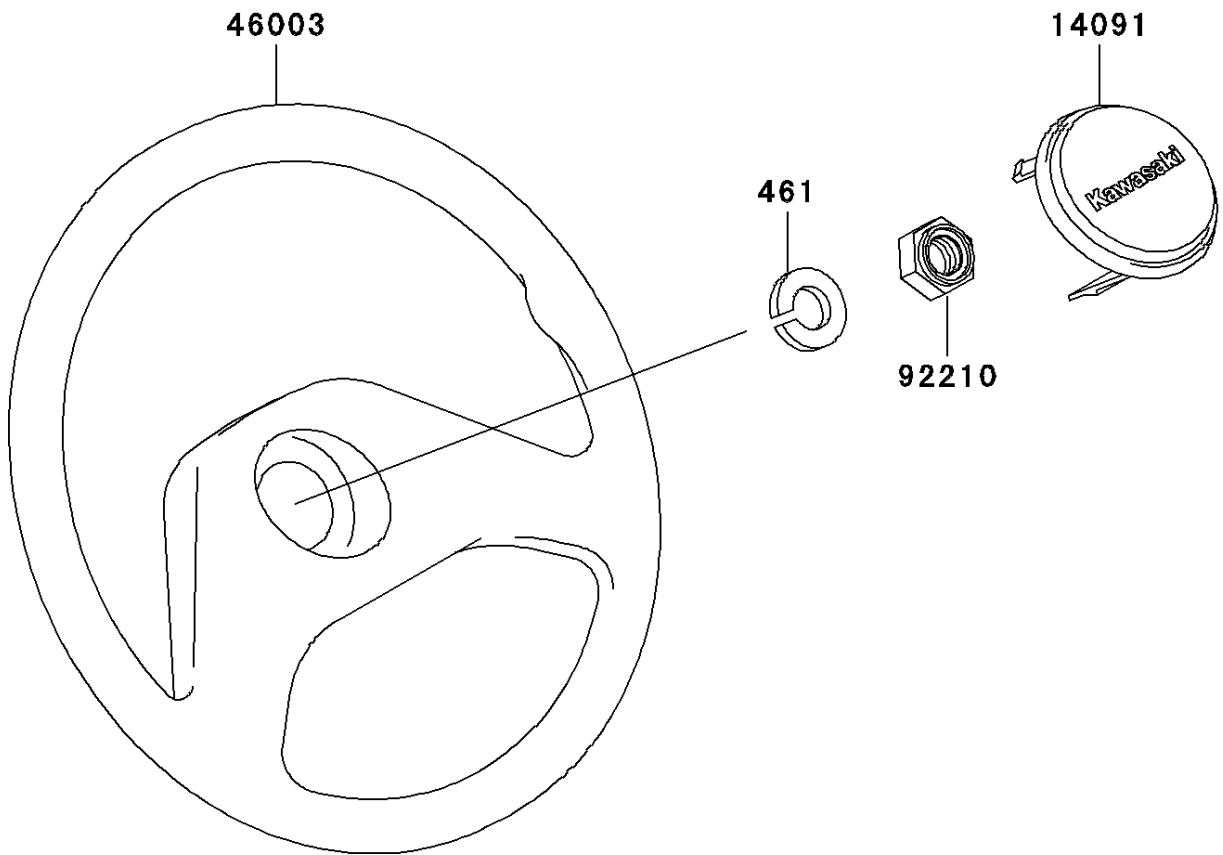

Mule 3000 PARTS DIAGRAM

Steering Wheel

F2311

Mule 3000 PARTS LIST

Steering Wheel

ITEM NAME	PART NUMBER	QUANTITY
WASHER-SPRING,12MM (Ref # 461)	461F1200	1
COVER,HORN SWITCH (Ref # 14091)	14091-1247	1
HANDLE (Ref # 46003)	46003-1308	1
NUT,LOCK,12MM (Ref # 92210)	92210-1249	1