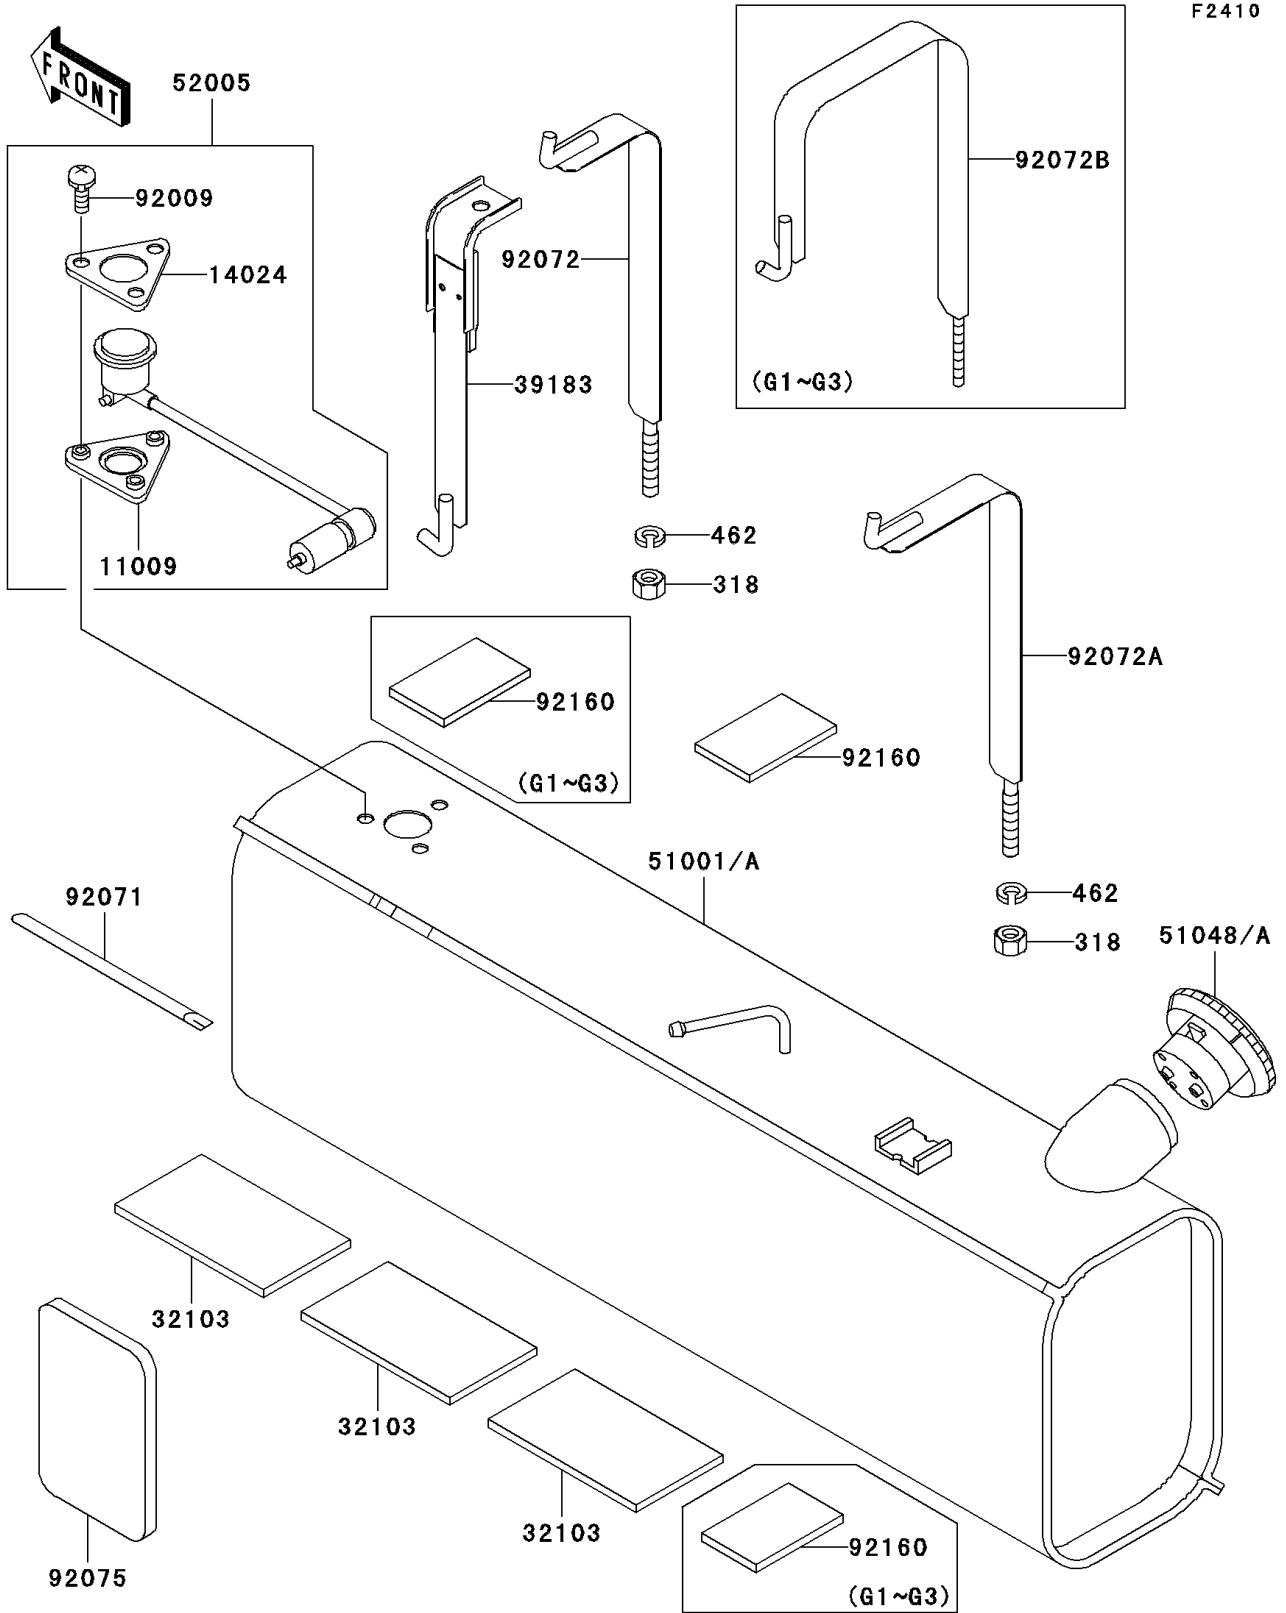

Mule 3000 PARTS DIAGRAM

Fuel Tank

Mule 3000 PARTS LIST

Fuel Tank

ITEM NAME	PART NUMBER	QUANTITY
NUT-HEX-SMALL (Ref # 318)	318C0800	2
WASHER-SPRING,8MM (Ref # 462)	462L0800	2
GASKET,FUEL GAUGE (Ref # 11009)	11009-1755	1
COVER,FUEL GAUGE (Ref # 14024)	14024-1697	1
DAMPER,BATTERY (Ref # 32103)	32103-027	3
TANK-COMP-FUEL (Ref # 51001A)	51001-1502	1
CAP-ASSY-TANK,FUEL (Ref # 51048A)	51048-1103	1
GAUGE,FUEL (Ref # 52005)	52005-1085	1
SCREW,6X14 (Ref # 92009)	92009-1541	3
GROMMET (Ref # 92071)	92071-1198	1
BAND,FUEL TANK (Ref # 92072A)	92072-1248	1
BAND,FUEL TANK (Ref # 92072B)	92072-1249	1
DAMPER (Ref # 92075)	92075-3759	1
DAMPER (Ref # 92160)	92160-1102	3