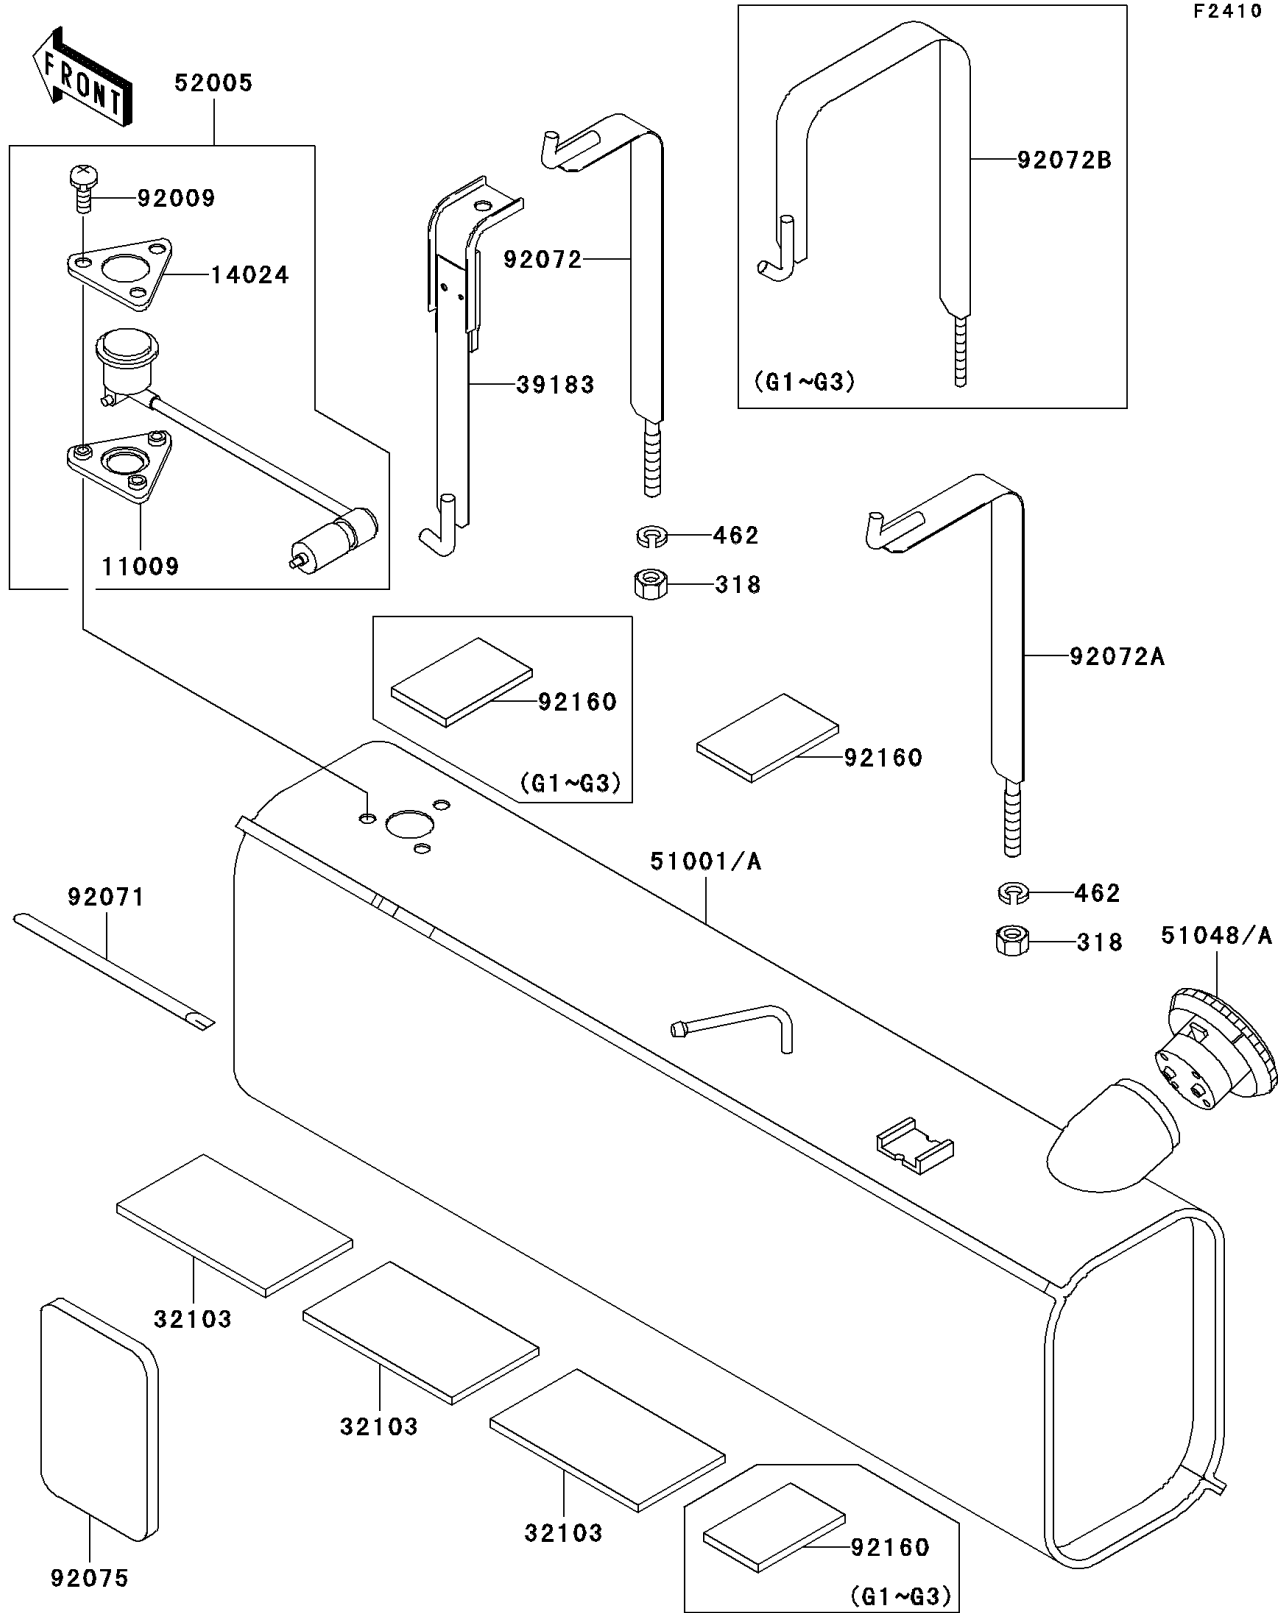

Mule 3000 PARTS DIAGRAM

Fuel Tank

F2410

Mule 3000 PARTS LIST

Fuel Tank

ITEM NAME	PART NUMBER	QUANTITY
NUT-HEX-SMALL (Ref # 318)	318C0800	2
WASHER-SPRING,8MM (Ref # 462)	462L0800	2
GASKET,FUEL GAUGE (Ref # 11009)	11009-1755	1
COVER,FUEL GAUGE (Ref # 14024)	14024-1697	1
DAMPER,BATTERY (Ref # 32103)	32103-027	3
TANK-COMP-FUEL (Ref # 51001A)	51001-1502	1
CAP-ASSY-TANK,FUEL (Ref # 51048A)	51048-1103	1
GAUGE,FUEL (Ref # 52005)	52005-1085	1
SCREW,6X14 (Ref # 92009)	92009-1541	3
GROMMET (Ref # 92071)	92071-1198	1
BAND,FUEL TANK (Ref # 92072A)	92072-1248	1
BAND,FUEL TANK (Ref # 92072B)	92072-1249	1
DAMPER (Ref # 92075)	92075-3759	1
DAMPER (Ref # 92160)	92160-1102	3