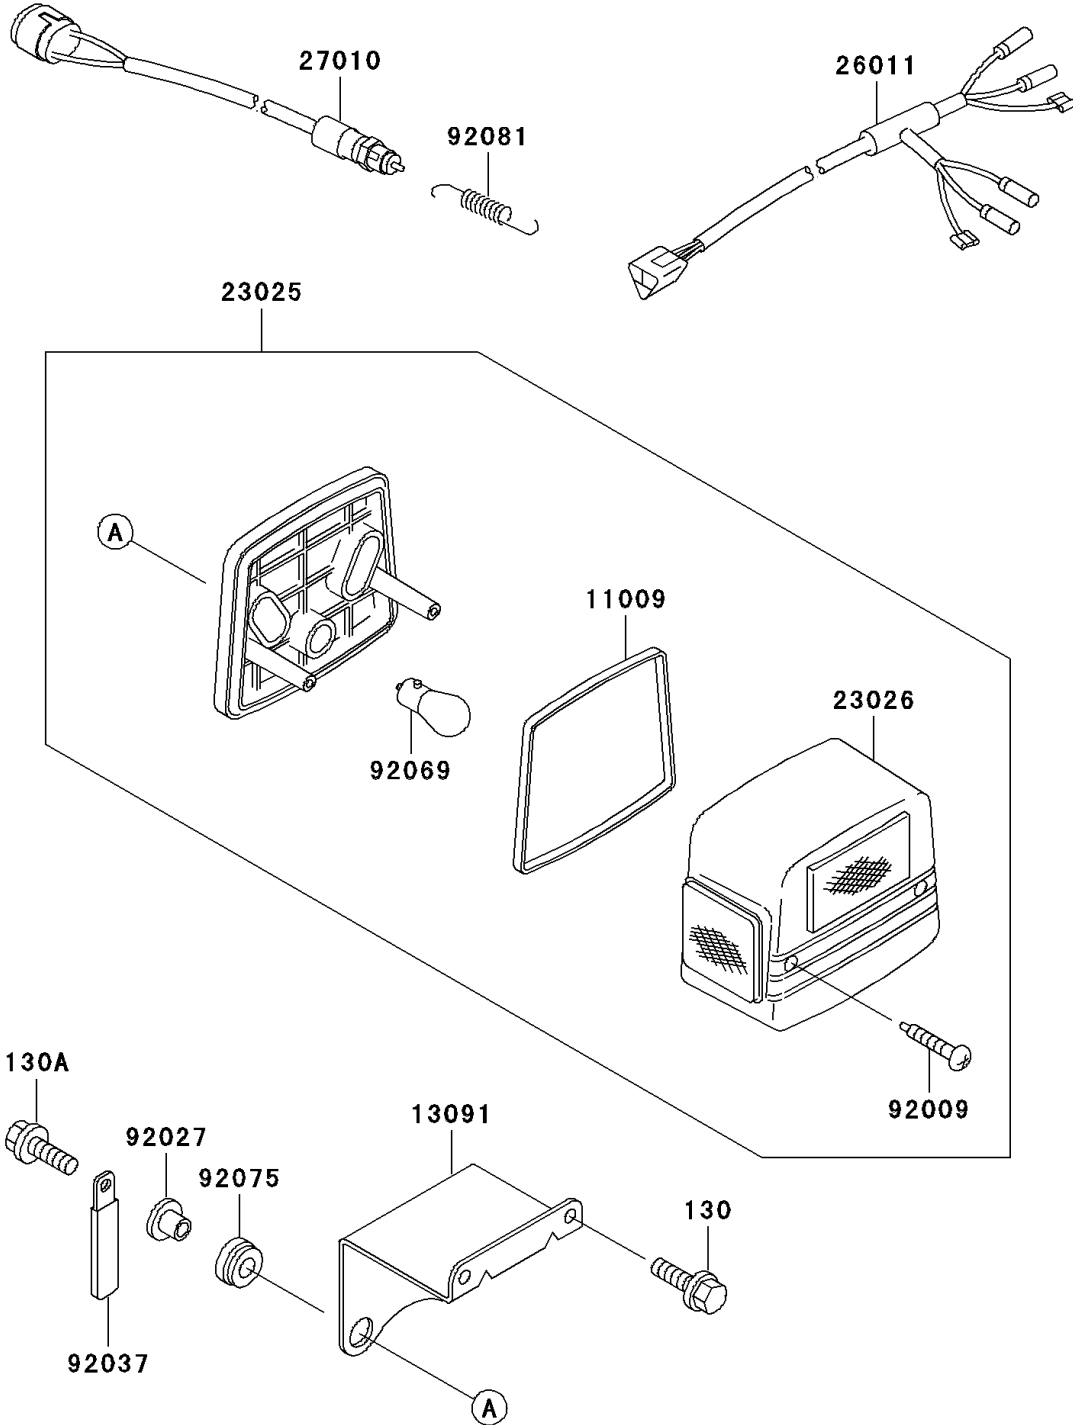

Mule 3000 PARTS DIAGRAM

Taillight(s)

F2720

Mule 3000 PARTS LIST

Taillight(s)

ITEM NAME	PART NUMBER	QUANTITY
BOLT-FLANGED,6X16,BLACK (Ref # 130)	130J0616	4
BOLT-FLANGED (Ref # 130A)	130J0620	4
GASKET,TAIL LAMP (Ref # 11009)	11009-1215	2
HOLDER,TAIL LAMP (Ref # 13091)	13091-1743	2
LAMP-TAIL (Ref # 23025)	23025-1042	2
LENS,TAIL LAMP (Ref # 23026)	23026-1019	2
WIRE-LEAD (Ref # 26011)	26011-1756	1
SWITCH,BRAKE LAMP (Ref # 27010)	27010-1301	1
SCREW,TAPPING,4X25 (Ref # 92009)	92009-1069	4
COLLAR,L=11.1 (Ref # 92027)	92027-194	4
CLAMP,L=60 (Ref # 92037)	92037-1069	2
BULB,12V20/5W (Ref # 92069)	92069-1011	2
DAMPER (Ref # 92075)	92075-277	4
SPRING,HOOK RETURN (Ref # 92081)	92081-1466	1