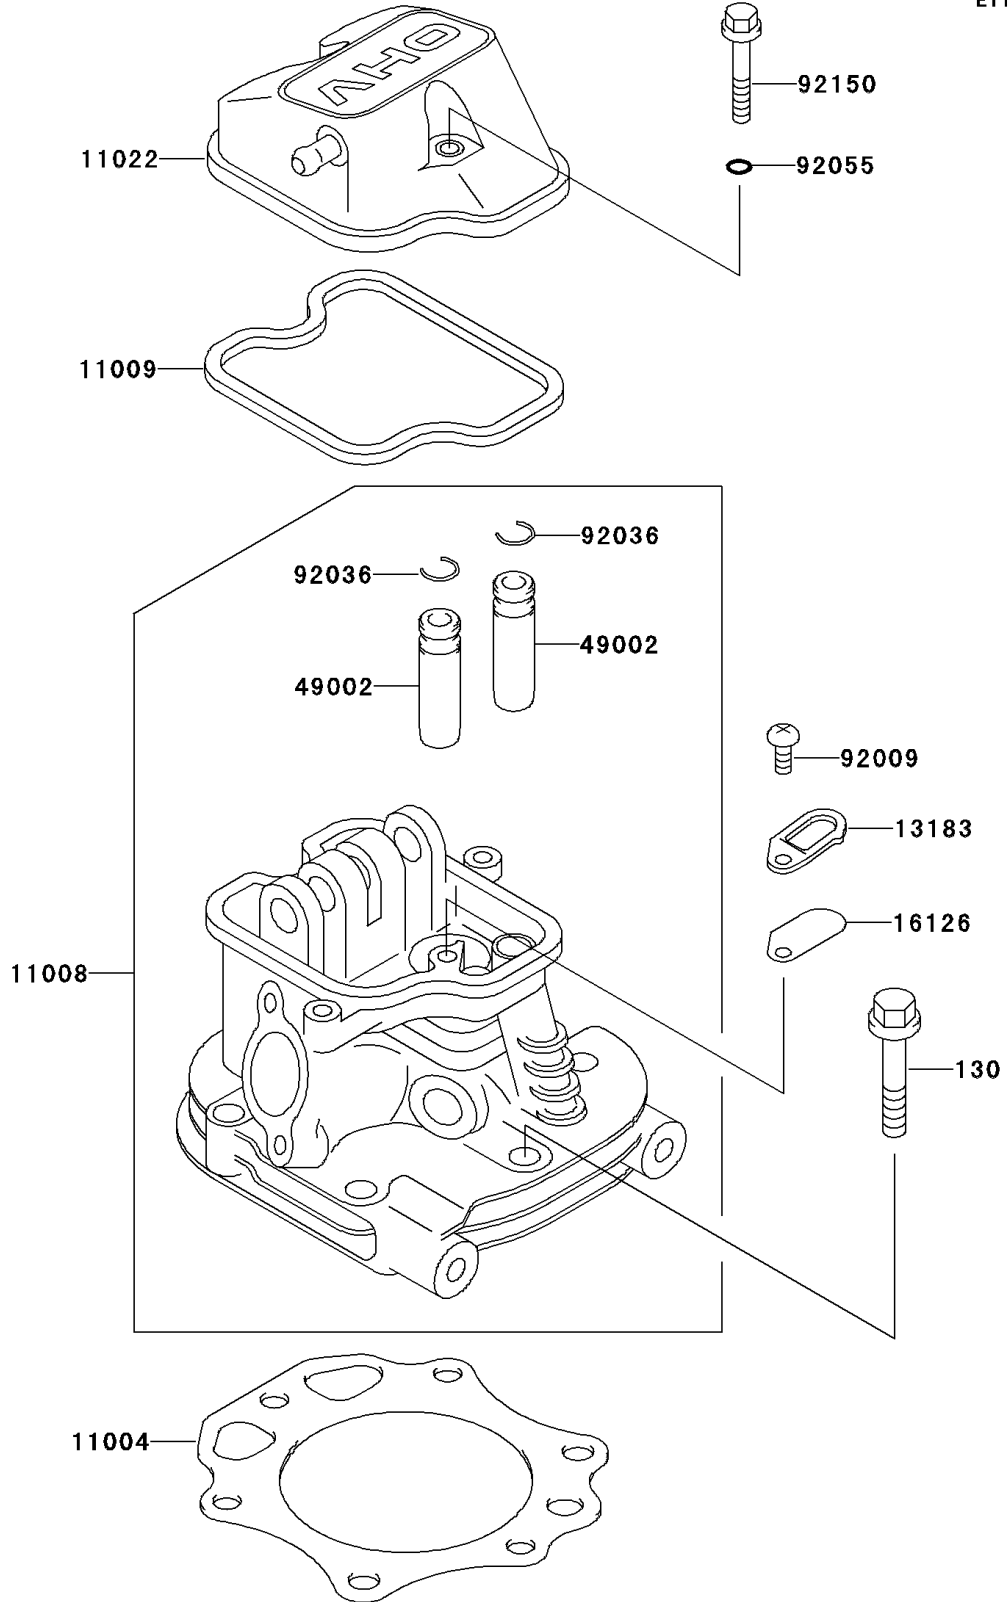

Mule 550 PARTS DIAGRAM

Cylinder Head

E1111

Mule 550 PARTS LIST

Cylinder Head

ITEM NAME	PART NUMBER	QUANTITY
BOLT-FLANGED (Ref # 130)	130T0845	6
GASKET-HEAD (Ref # 11004)	11004-2138	1
HEAD-COMP-CYLINDER (Ref # 11008)	11008-2129	1
GASKET,ROCKER CASE (Ref # 11009)	11009-2829	1
CASE-ROCKER (Ref # 11022)	11022-6001	1
PLATE (Ref # 13183)	13183-2299	1
VALVE (Ref # 16126)	16126-2107	1
GUIDE-VALVE (Ref # 49002)	49002-2101	2
SCREW (Ref # 92009)	92009-2308	1
RING-SNAP,VALVE GUIDE (Ref # 92036)	92036-023	2
RING-O,5.5X1.5 (Ref # 92055)	92055-1343	2
BOLT,6X35 (Ref # 92150)	92150-2145	2