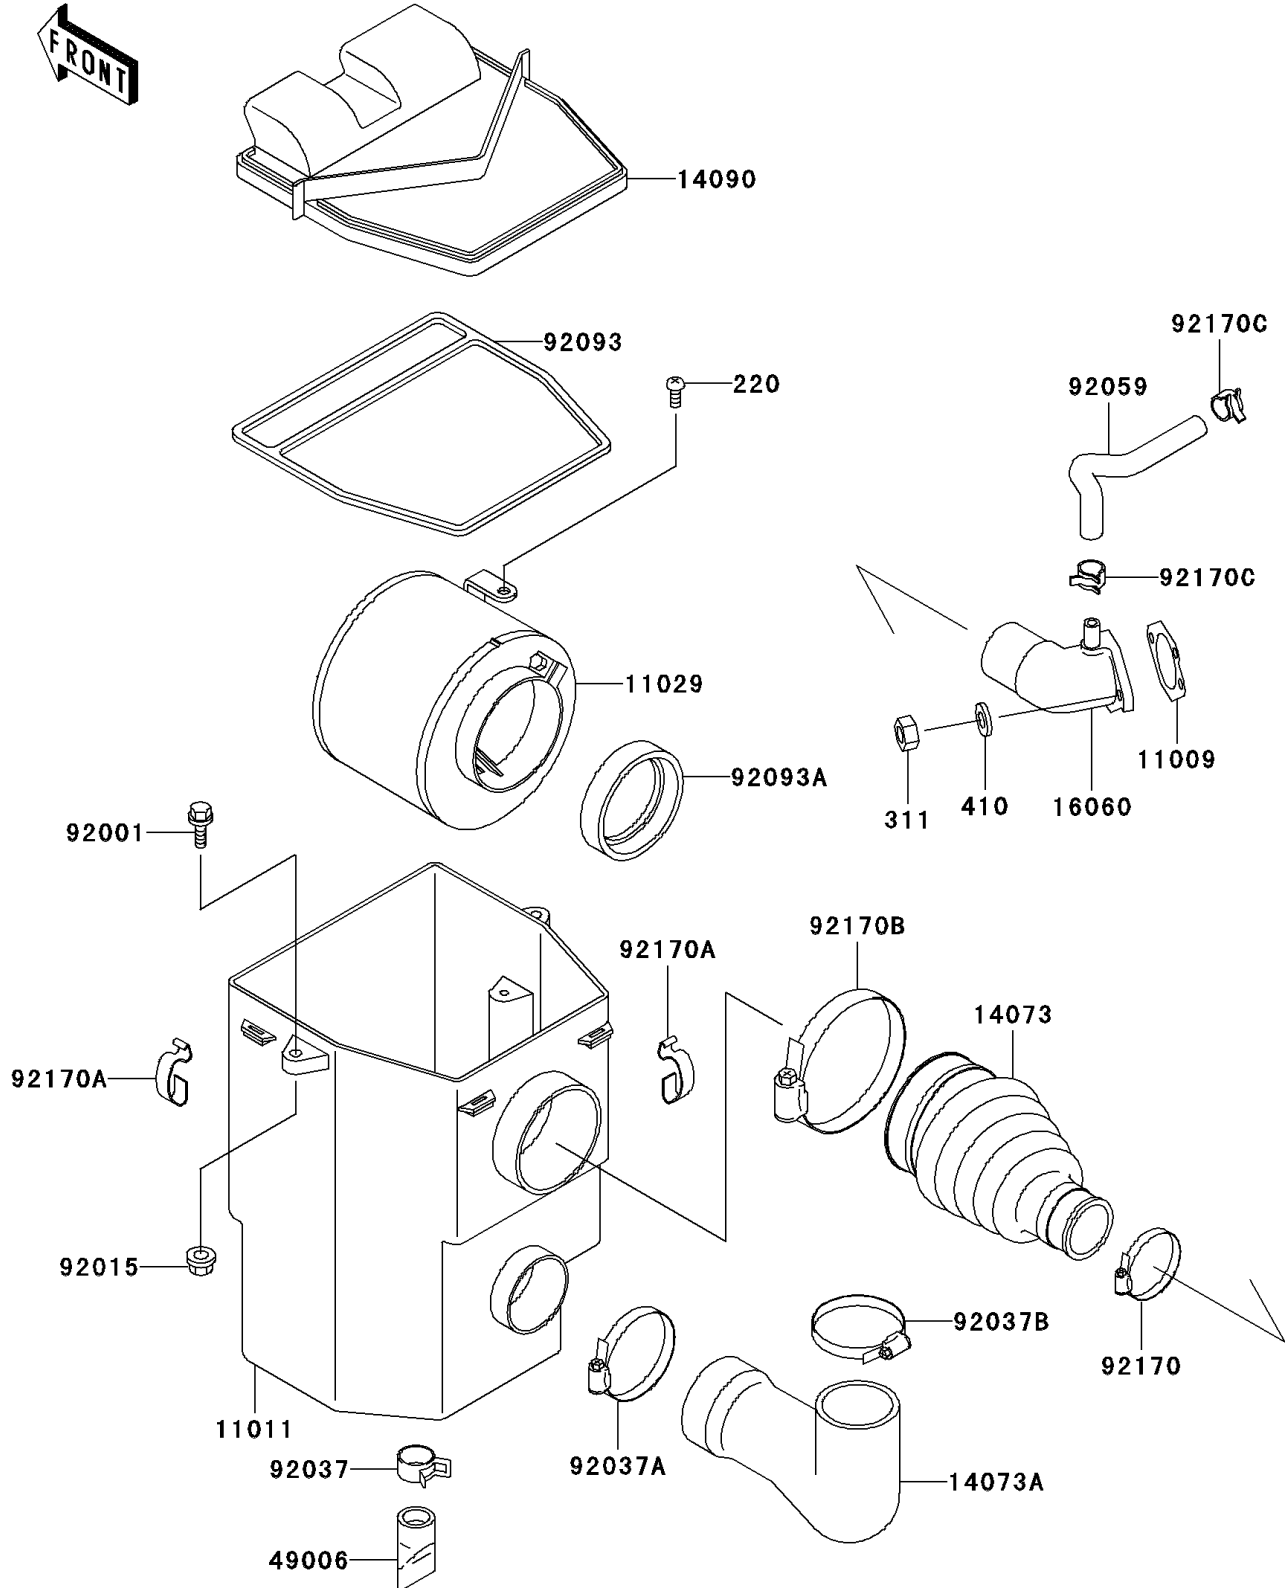

Mule 550 PARTS DIAGRAM

Air Cleaner

E1130

Mule 550 PARTS LIST

Air Cleaner

ITEM NAME	PART NUMBER	QUANTITY
SCREW-PAN-CROS,6X14 (Ref # 220)	220B0614	1
NUT-HEX,6MM (Ref # 311)	311B0600	2
WASHER-PLAIN-SMALL,6MM (Ref # 410)	410B0600	2
GASKET (Ref # 11009)	11009-2925	1
CASE-AIR FILTER (Ref # 11011)	11011-1367	1
ELEMENT-ASSY-AIR FILTER (Ref # 11029)	11029-1004	1
DUCT,AIR FILTER (Ref # 14073)	14073-1453	1
DUCT,AIR INTAKE (Ref # 14073A)	14073-1491	1
COVER,AIR FILTER (Ref # 14090)	14090-1106	1
PIPE-INTAKE (Ref # 16060)	16060-2151	1
BOOT (Ref # 49006)	49006-1199	1
BOLT,6X25,W/WASHER (Ref # 92001)	92001-1140	2
NUT,FLANGED,6MM (Ref # 92015)	92015-1193	1
CLAMP (Ref # 92037)	92037-1460	1
CLAMP (Ref # 92037A)	92037-3009	1
CLAMP (Ref # 92037B)	92037-506	1
TUBE (Ref # 92059)	92059-2280	1
SEAL,AIR FILTER (Ref # 92093)	92093-1241	1
SEAL,DUST (Ref # 92093A)	92093-1322	1
CLAMP (Ref # 92170)	92170-1036	1
CLAMP,AIR FILTER (Ref # 92170A)	92170-1211	4
CLAMP (Ref # 92170B)	92170-1679	1
CLAMP (Ref # 92170C)	92170-2082	2