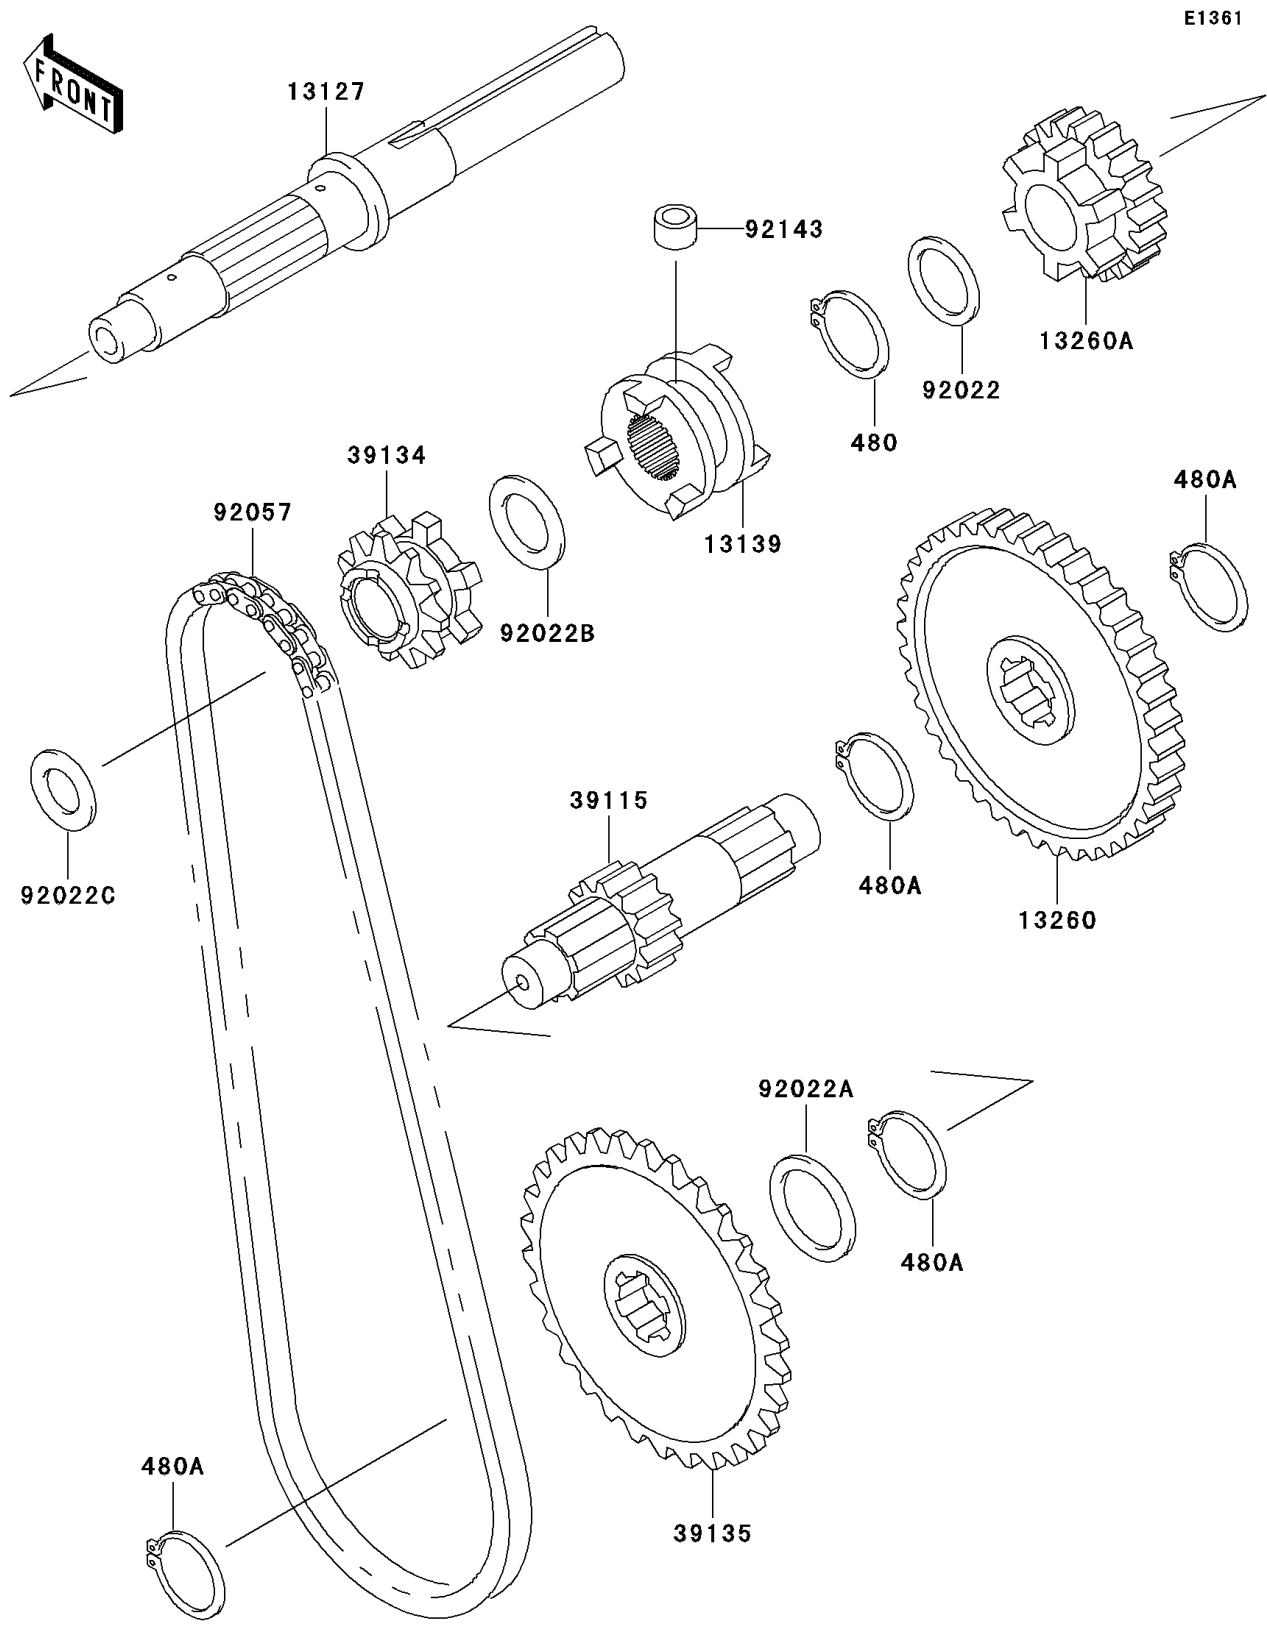

Mule 550 PARTS DIAGRAM

Transmission

Mule 550 PARTS LIST

Transmission

ITEM NAME	PART NUMBER	QUANTITY
CIRCLIP-TYPE-C,25MM (Ref # 480)	480J2500	1
CIRCLIP-TYPE-C,28MM (Ref # 480A)	480J2800	4
SHAFT-TRANSMISSION INPUT (Ref # 13127)	13127-1203	1
SHIFTER (Ref # 13139)	13139-1070	1
GEAR,OUTPUT FORWARD,55T (Ref # 13260)	13260-1152	1
GEAR,INPUT FORWARD,24T (Ref # 13260A)	13260-1336	1
SHAFT,OUTPUT REDUCTION,13T (Ref # 39115)	39115-1070	1
SPROCKET-DRIVE,19T (Ref # 39134)	39134-1054	1
GEAR,51T (Ref # 39135)	39135-1053	1
WASHER,25.3X33X1 (Ref # 92022)	92022-1109	1
WASHER,28.3X34X0.3 (Ref # 92022A)	92022-1626	1
WASHER,22.3X35X2.0 (Ref # 92022B)	92022-1723	1
WASHER,17.3X30X1.4 (Ref # 92022C)	92022-270	1
CHAIN,REVERSE (Ref # 92057)	92057-1349	1
COLLAR,8X14X10.5 (Ref # 92143)	92143-1497	1