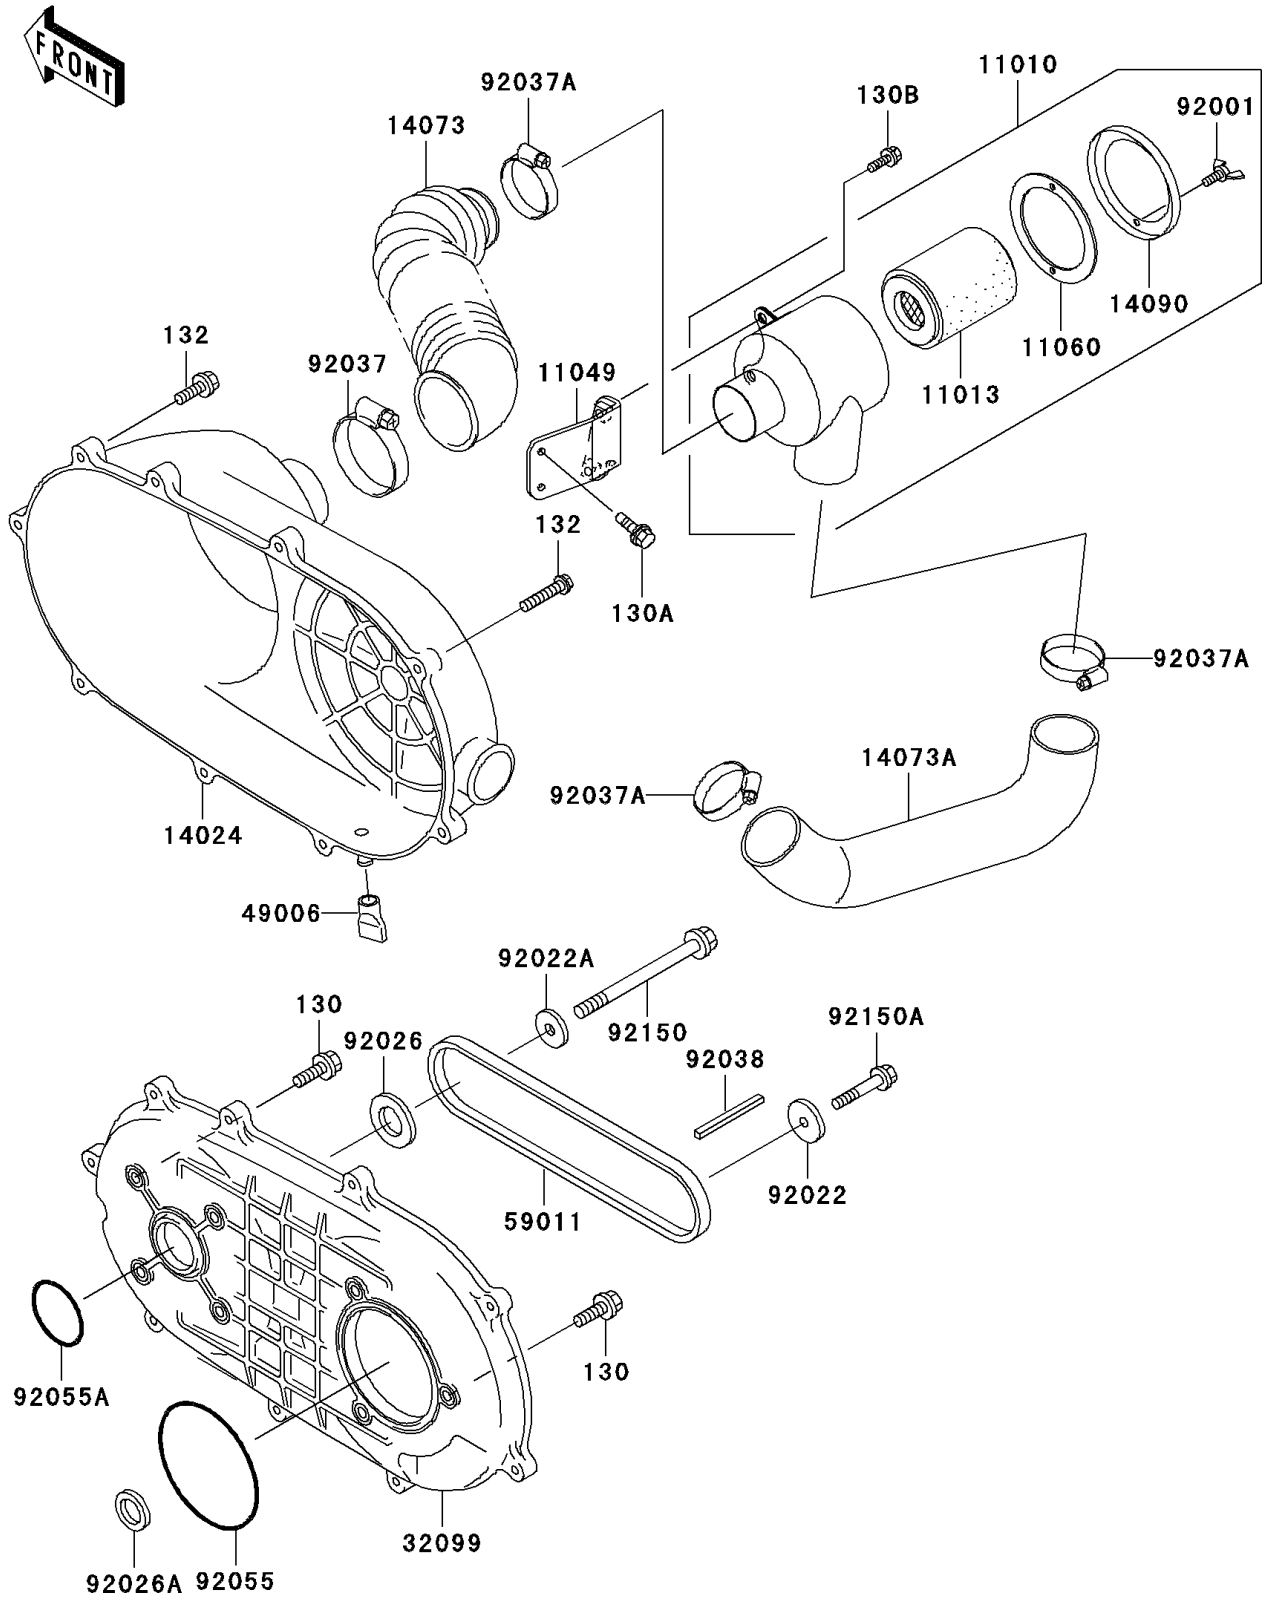

Mule 550 PARTS DIAGRAM

Converter Cover/Drive Belt

E1393

Mule 550 PARTS LIST

Converter Cover/Drive Belt

ITEM NAME	PART NUMBER	QUANTITY
BOLT-FLANGED (Ref # 130)	130D0820	7
BOLT-FLANGED,6X16,BLACK (Ref # 130A)	130J0616	2
BOLT-FLANGED,8X16,BLACK (Ref # 130B)	130J0816	2
BOLT-FLANGED-SMALL (Ref # 132)	132J0630	9
FILTER-ASSY-AIR (Ref # 11010)	11010-1735	1
ELEMENT-AIR FILTER (Ref # 11013)	11013-1263	1
BRACKET,AIR FILTER (Ref # 11049)	11049-1939	1
GASKET,AIR FILTER CASE (Ref # 11060)	11060-1975	1
COVER,BELT CONVERTER (Ref # 14024)	14024-1981	1
DUCT,BELT CONVERTER (Ref # 14073)	14073-1492	1
DUCT,AIR FILTER (Ref # 14073A)	14073-1681	1
COVER,AIR FILTER (Ref # 14090)	14090-1766	1
CASE,BELT CONVERTER (Ref # 32099)	32099-1125	1
BOOT (Ref # 49006)	49006-1199	1
BELT (Ref # 59011)	59011-1071	1
BOLT,WING,6X15 (Ref # 92001)	92001-1703	2
WASHER,8.5X36X4 (Ref # 92022)	92022-1633	1
WASHER,10X32X4.5 (Ref # 92022A)	92022-1641	1
SPACER (Ref # 92026)	92026-1395	1
SPACER (Ref # 92026A)	92026-1396	1
CLAMP (Ref # 92037)	92037-3738	1
CLAMP (Ref # 92037A)	92037-506	3
KEY (Ref # 92038)	92038-1053	1
RING-O (Ref # 92055)	92055-1486	1
RING-O,50X4 (Ref # 92055A)	92055-1501	1
BOLT,10X102 (Ref # 92150)	92150-1441	1
BOLT,8X40 (Ref # 92150A)	92150-1687	1