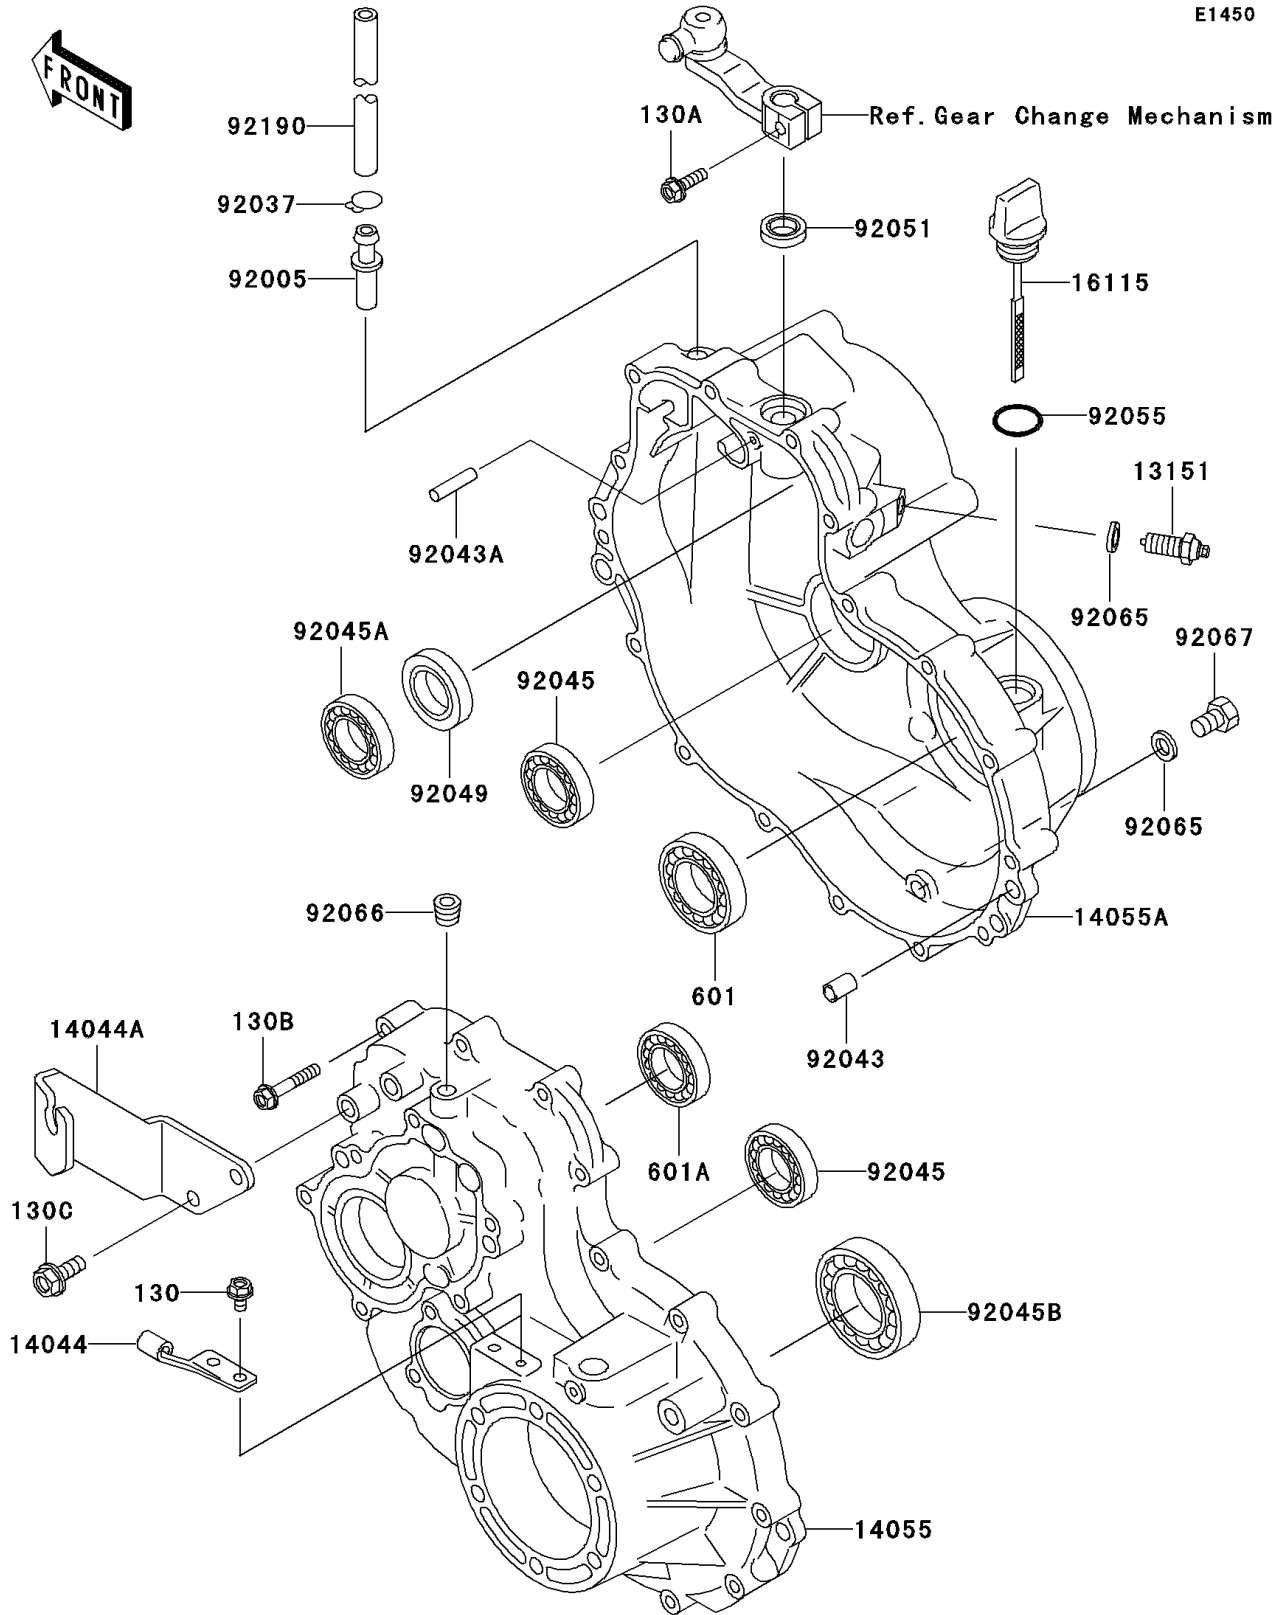

Mule 550 PARTS DIAGRAM

Gear Box

E1450

Mule 550 PARTS LIST

Gear Box

ITEM NAME	PART NUMBER	QUANTITY
BOLT-FLANGED (Ref # 130)	130D0610	2
BOLT-FLANGED (Ref # 130A)	130H0620	1
BOLT-FLANGED,6X35 (Ref # 130B)	130H0635	16
BOLT-FLANGED,8X20 (Ref # 130C)	130H0820	2
BEARING-BALL (Ref # 601)	601B6008	1
BEARING-BALL (Ref # 601A)	601B6303U	1
SWITCH-COMP,NEUTRAL (Ref # 13151)	13151-1069	1
HOLDER-CABLE (Ref # 14044)	14044-1061	1
HOLDER-CABLE,CHANGE (Ref # 14044A)	14044-1071	1
CASE-GEAR,LH (Ref # 14055)	14055-1096	1
CASE-GEAR,RH (Ref # 14055A)	14055-1097	1
CAP-OIL FILLER (Ref # 16115)	16115-1060	1
FITTING,BREATHER (Ref # 92005)	92005-1127	1
CLAMP,TUBE (Ref # 92037)	92037-1505	1
PIN,6.2X8X14 (Ref # 92043)	92043-1263	2
PIN (Ref # 92043A)	92043-1415	1
BEARING-BALL,#6204 (Ref # 92045)	92045-1032	2
BEARING-BALL,6205CM (Ref # 92045A)	92045-1200	1
BEARING-BALL,6210CM (Ref # 92045B)	92045-1213	1
SEAL-OIL (Ref # 92049)	92049-2014	1
SEAL-OIL,TB13225.5 (Ref # 92051)	92051-005	1
RING-O,20MM (Ref # 92055)	92055-2185	1
GASKET,10.5X16X1 (Ref # 92065)	92065-058	2
PLUG,PT1/8X7 (Ref # 92066)	92066-1227	1
PLUG,DRAIN,10X12 (Ref # 92067)	92067-001	1
TUBE (Ref # 92190)	92190-3807	1