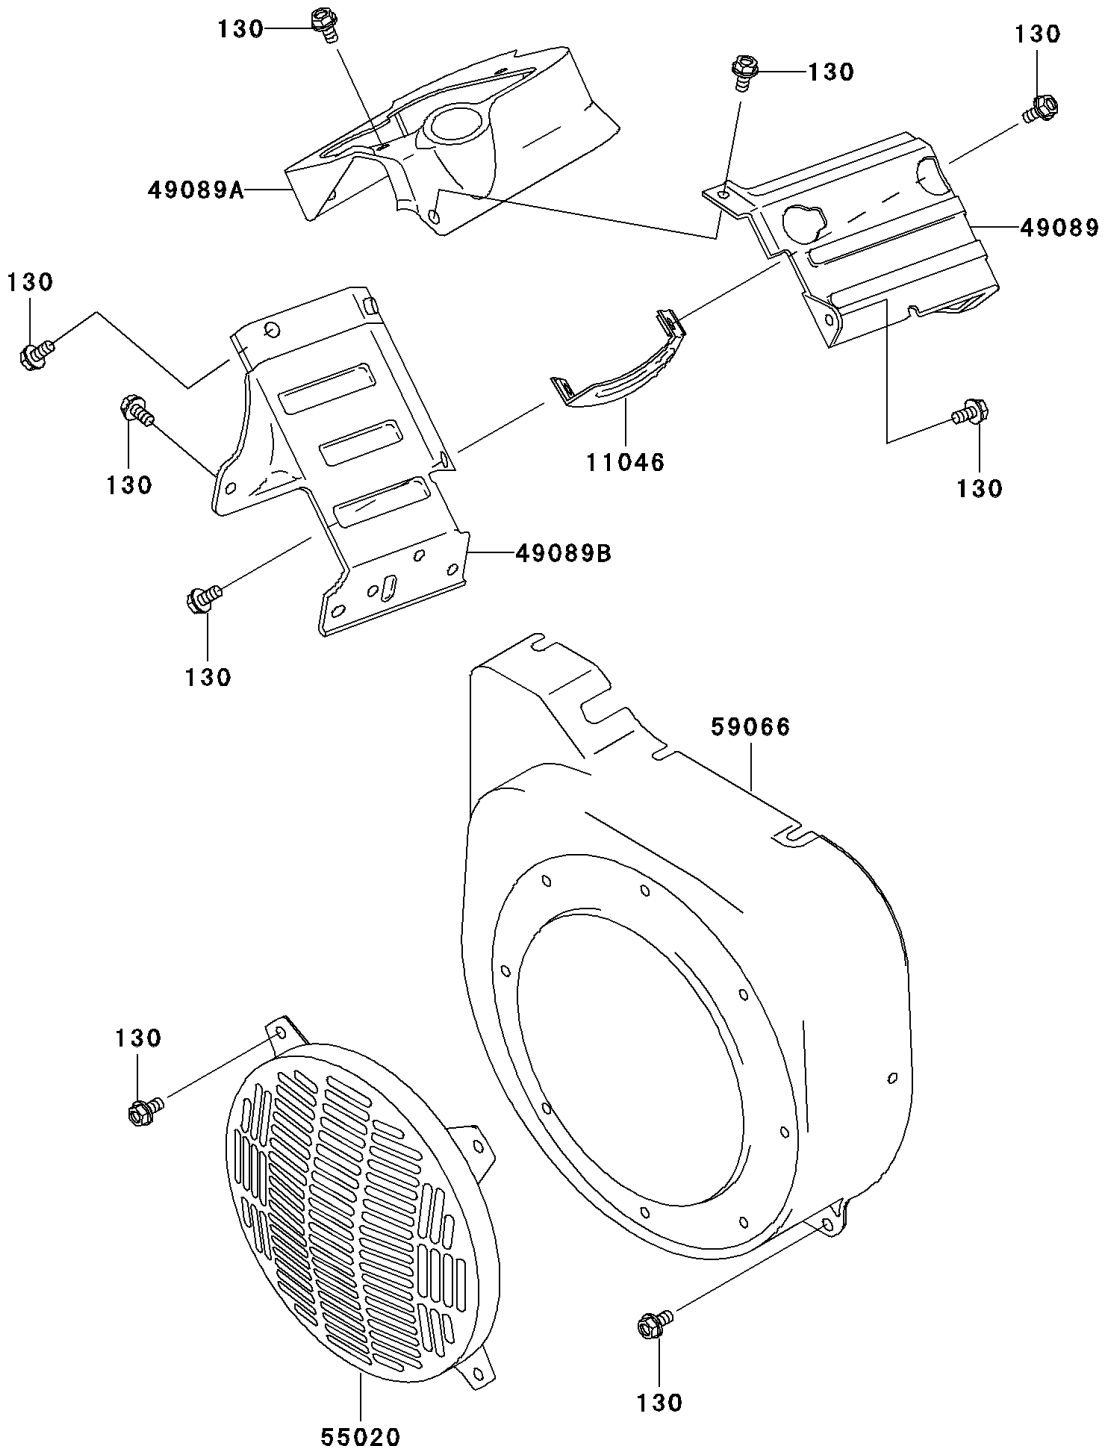

# Mule 550 PARTS DIAGRAM

Engine Shrouds

E3036

# Mule 550 PARTS LIST

## Engine Shrouds

ITEM NAME	PART NUMBER	QUANTITY
BOLT-FLANGED,6X12 (Ref # 130)	130G0612	23
BRACKET,F.BLACK (Ref # 11046)	11046-2103-9H	1
SHROUD-ENGINE,F.BLACK (Ref # 49089)	49089-2292-9H	1
SHROUD-ENGINE,F.BLACK (Ref # 49089A)	49089-2293-9H	1
SHROUD-ENGINE,F.BLACK (Ref # 49089B)	49089-2294-9H	1
GUARD,F.BLACK (Ref # 55020)	55020-2089-9H	1
HOUSING-FAN,F.BLACK (Ref # 59066)	59066-2562-9H	1