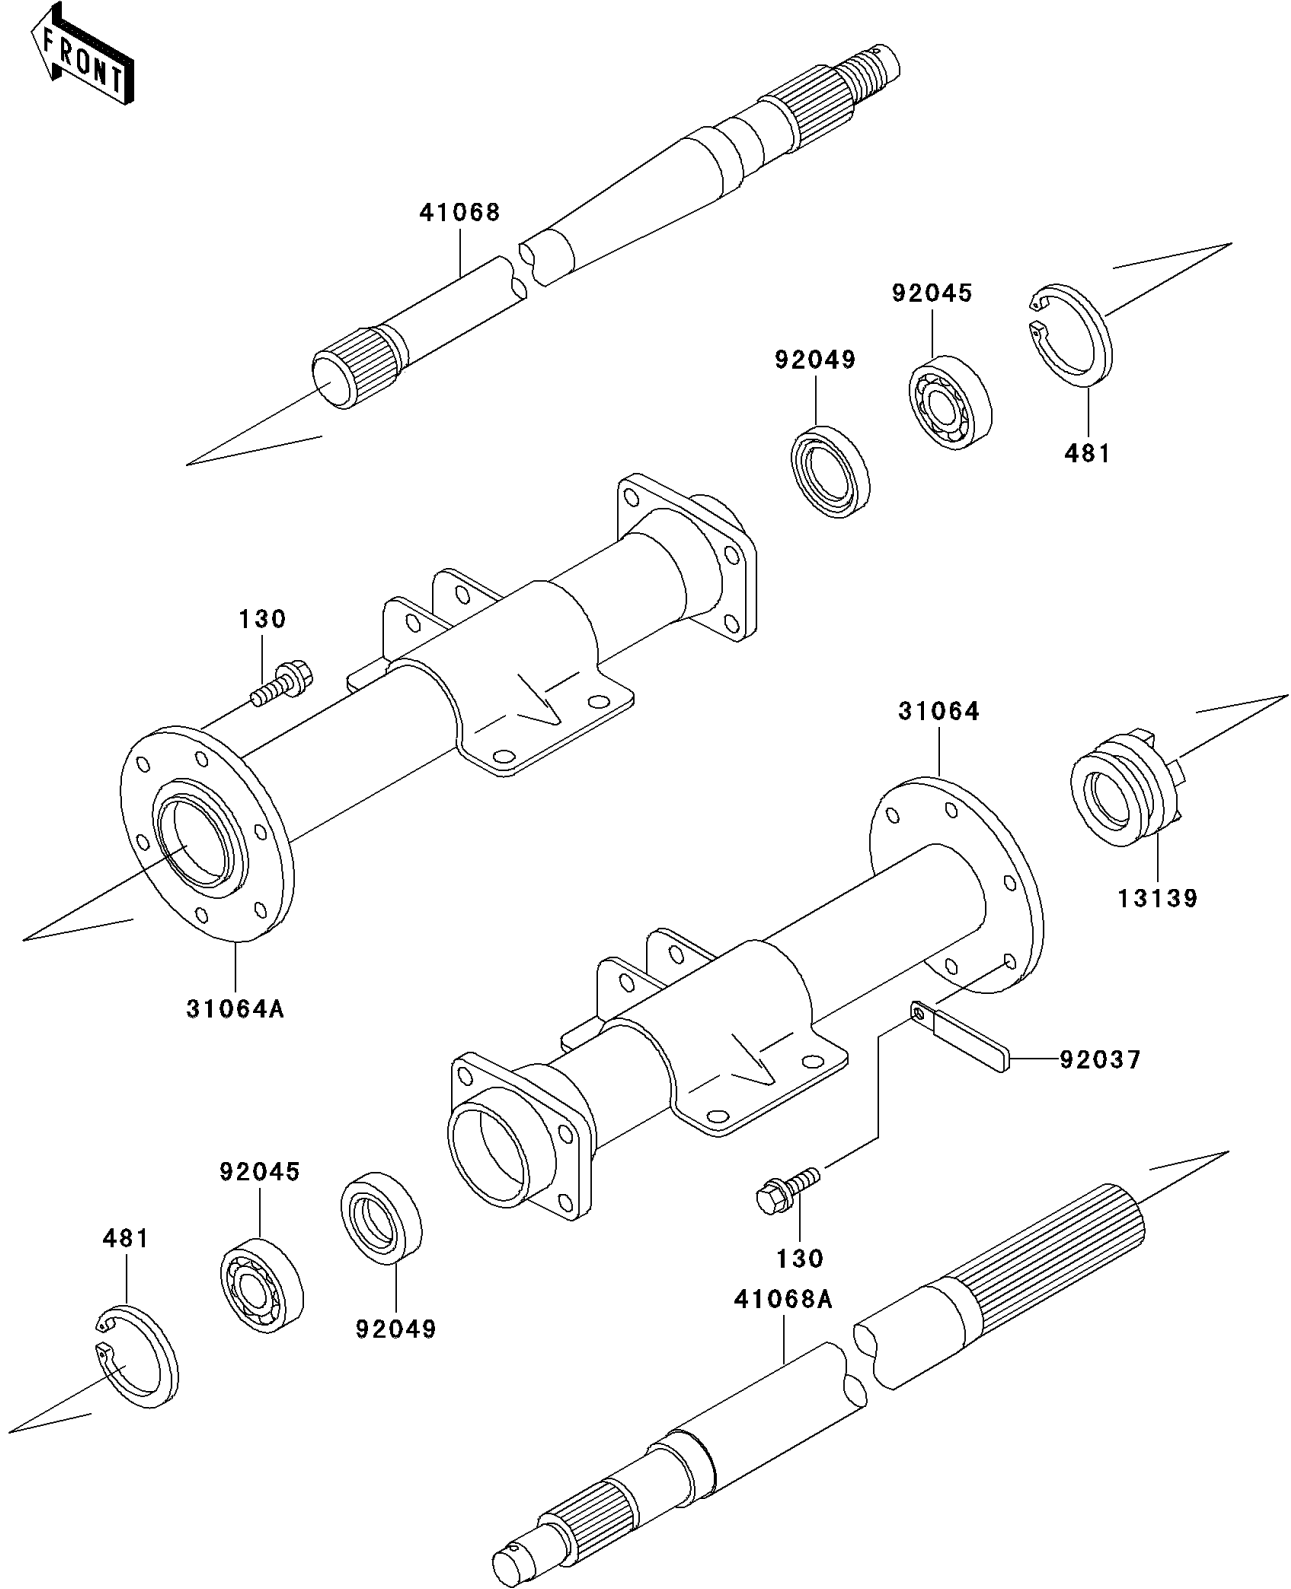

Mule 550 PARTS DIAGRAM

Rear Axle

E3133

Mule 550 PARTS LIST

Rear Axle

ITEM NAME	PART NUMBER	QUANTITY
BOLT-FLANGED,8X25 (Ref # 130)	130H0825	12
CIRCLIP (Ref # 481)	481J5200	2
SHIFTER (Ref # 13139)	13139-1071	1
PIPE-COMP,LH (Ref # 31064)	31064-1118	1
PIPE-COMP,RH (Ref # 31064A)	31064-1119	1
AXLE,RH (Ref # 41068)	41068-1245	1
AXLE,LH (Ref # 41068A)	41068-1324	1
CLAMP (Ref # 92037)	92037-113	1
BEARING-BALL,6205DDU (Ref # 92045)	92045-1229	2
SEAL-OIL,SO30428 (Ref # 92049)	92049-1236	2