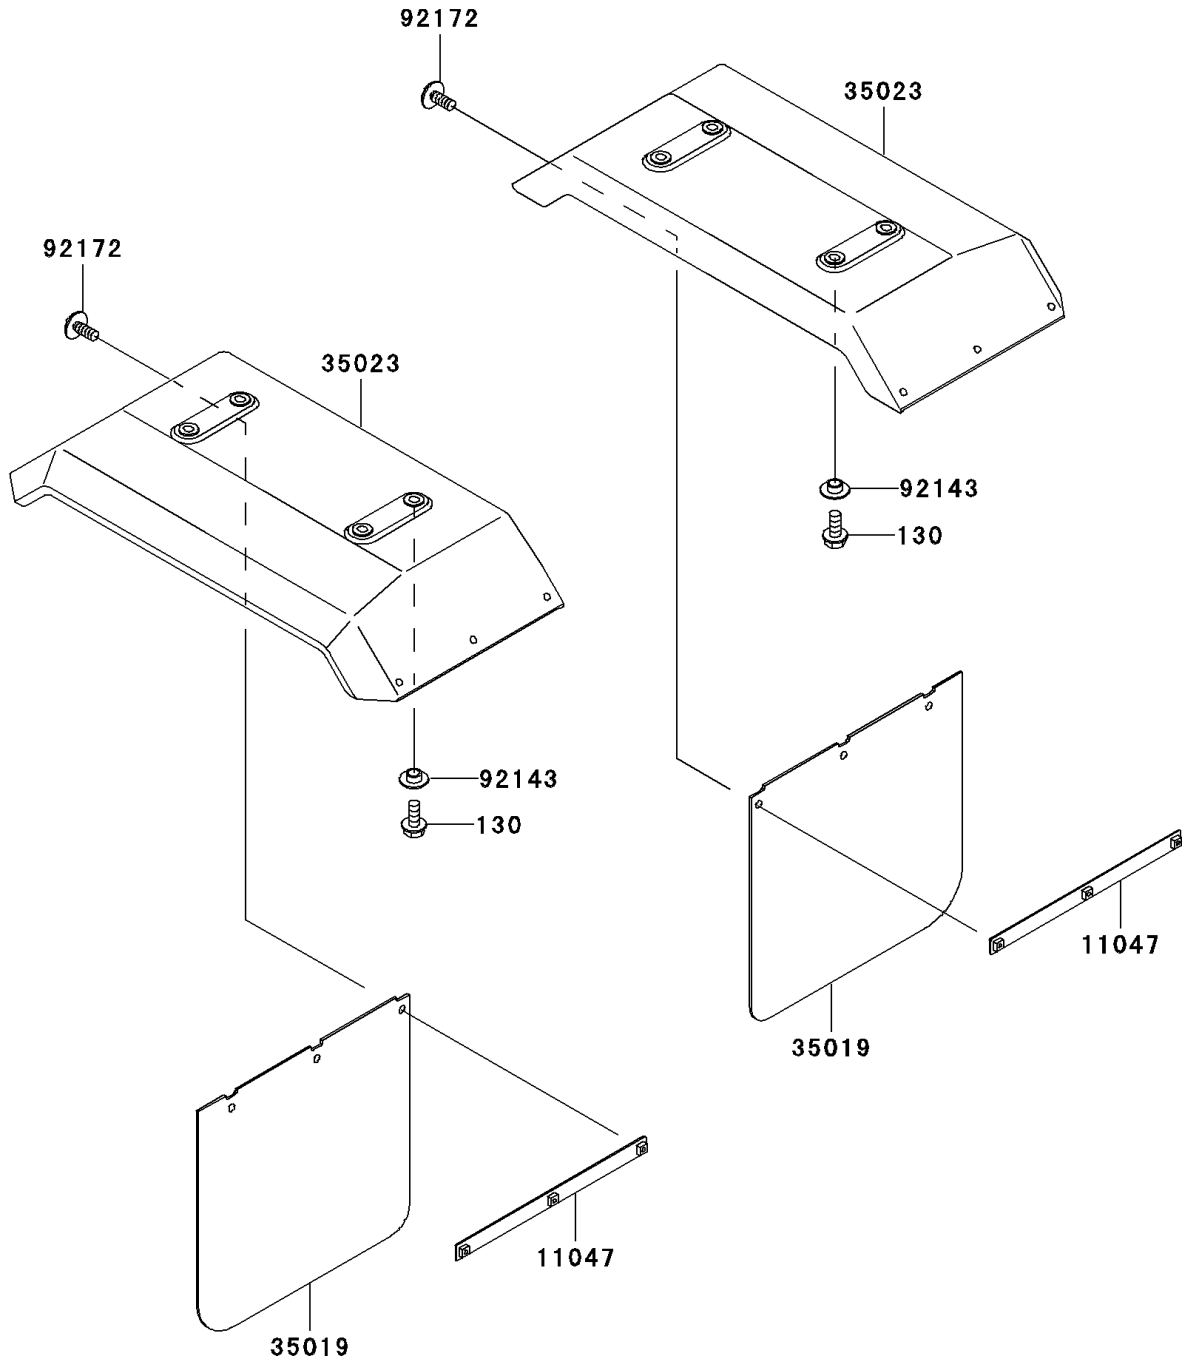

# Mule 550 PARTS DIAGRAM

Rear Fender(s)

F2172

# Mule 550 PARTS LIST

## Rear Fender(s)

ITEM NAME	PART NUMBER	QUANTITY
BOLT-FLANGED,6X14,BLACK (Ref # 130)	130J0614	8
BRACKET,REAR FLAP (Ref # 11047)	11047-1172	2
FLAP,REAR FENDER (Ref # 35019)	35019-1244	2
FENDER-REAR (Ref # 35023)	35023-1298	2
COLLAR (Ref # 92143)	92143-1087	8
SCREW,6X14 (Ref # 92172)	92172-0004	6