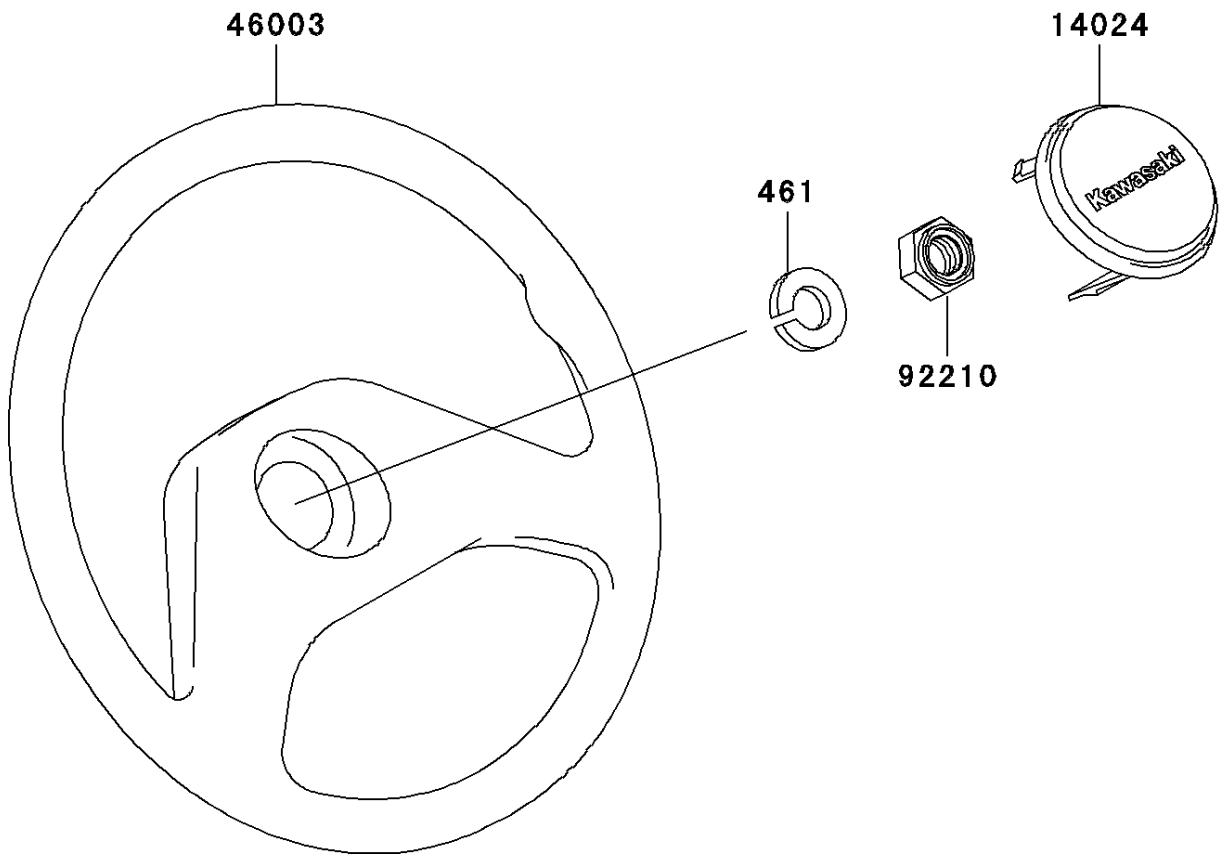

# Mule 550 PARTS DIAGRAM

Steering Wheel

F2311

# Mule 550 PARTS LIST

## Steering Wheel

ITEM NAME	PART NUMBER	QUANTITY
WASHER-SPRING,12MM (Ref # 461)	461F1200	1
COVER,HORN SWITCH (Ref # 14024)	14024-1574	1
HANDLE,STEERING (Ref # 46003)	46003-1265	1
NUT,LOCK,12MM (Ref # 92210)	92210-1249	1