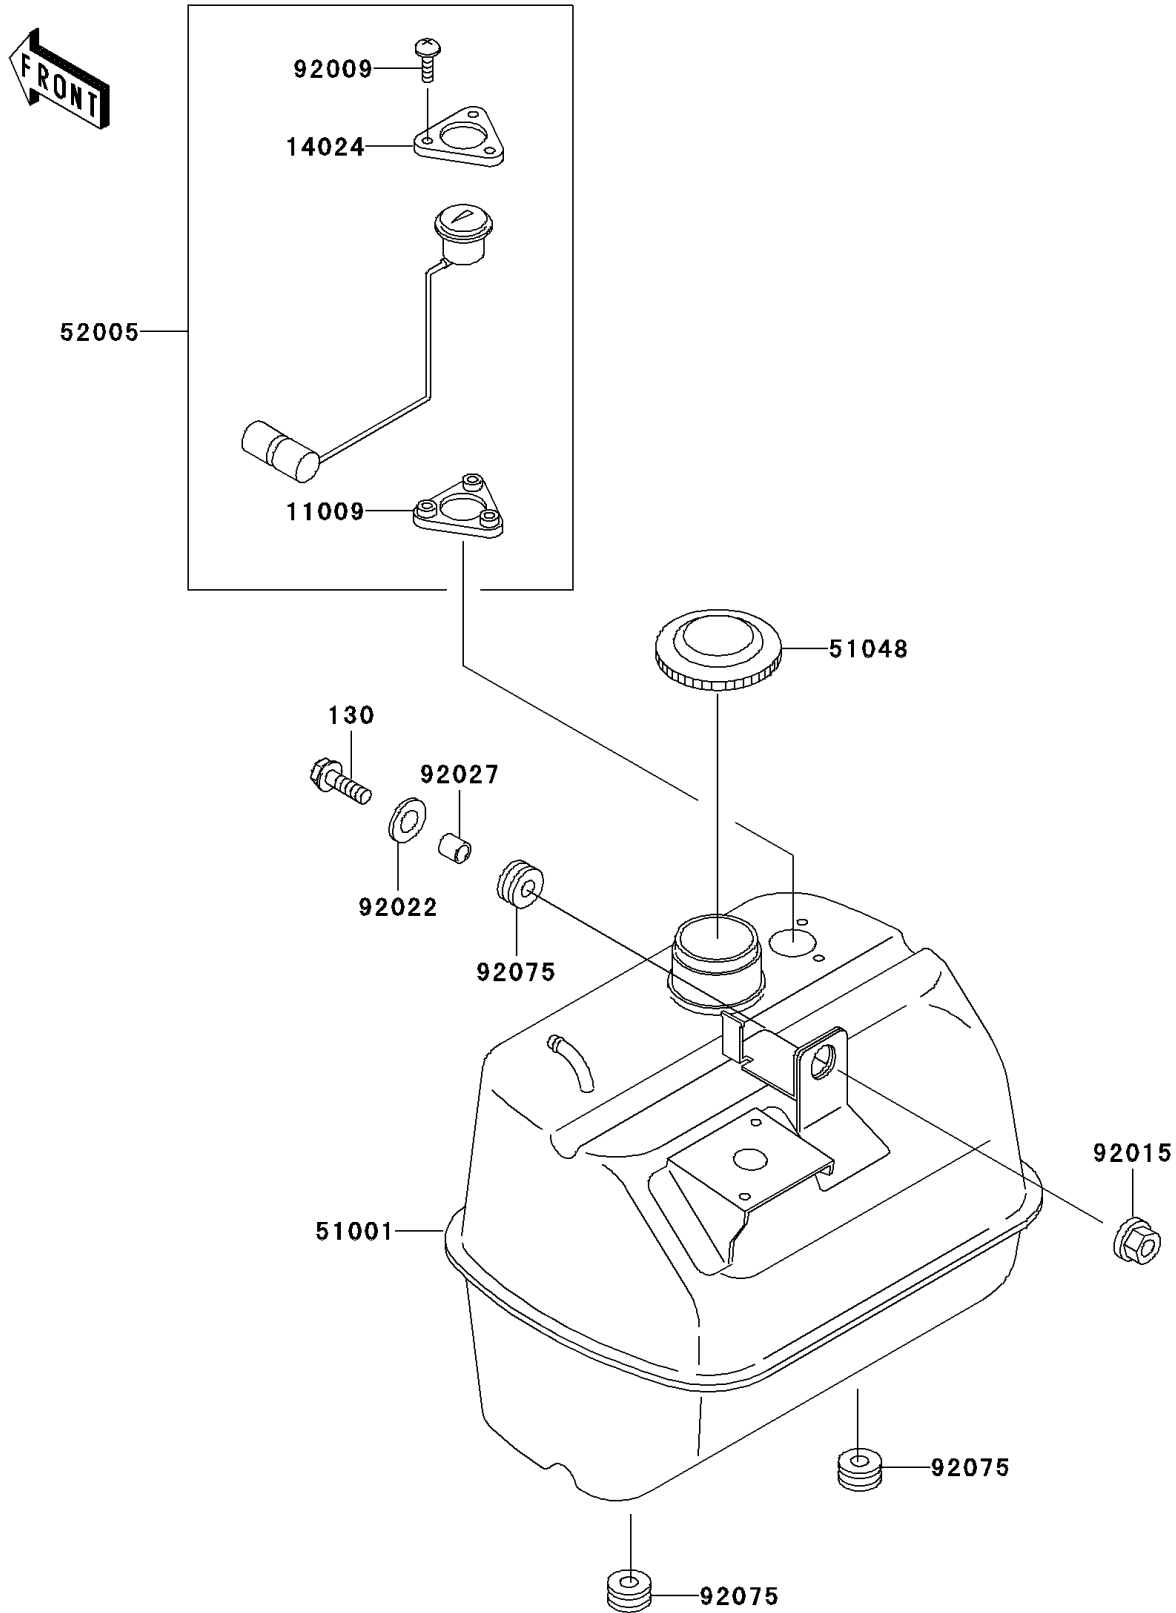

Mule 550 PARTS DIAGRAM

Fuel Tank

F2410

Mule 550 PARTS LIST

Fuel Tank

ITEM NAME	PART NUMBER	QUANTITY
BOLT-FLANGED,8X30 (Ref # 130)	130D0830	1
GASKET,FUEL GAUGE (Ref # 11009)	11009-1755	1
COVER,FUEL GAUGE (Ref # 14024)	14024-1697	1
TANK-COMP-FUEL (Ref # 51001)	51001-1465	1
CAP-ASSY-TANK,FUEL (Ref # 51048)	51048-1103	1
GAUGE,FUEL (Ref # 52005)	52005-1098	1
SCREW,6X14 (Ref # 92009)	92009-1541	3
NUT,LOCK,FLANGED,8MM (Ref # 92015)	92015-1397	1
WASHER,9X28X2.3 (Ref # 92022)	92022-1632	1
COLLAR,8.8X12X15.5 (Ref # 92027)	92027-1081	1
DAMPER (Ref # 92075)	92075-1736	3