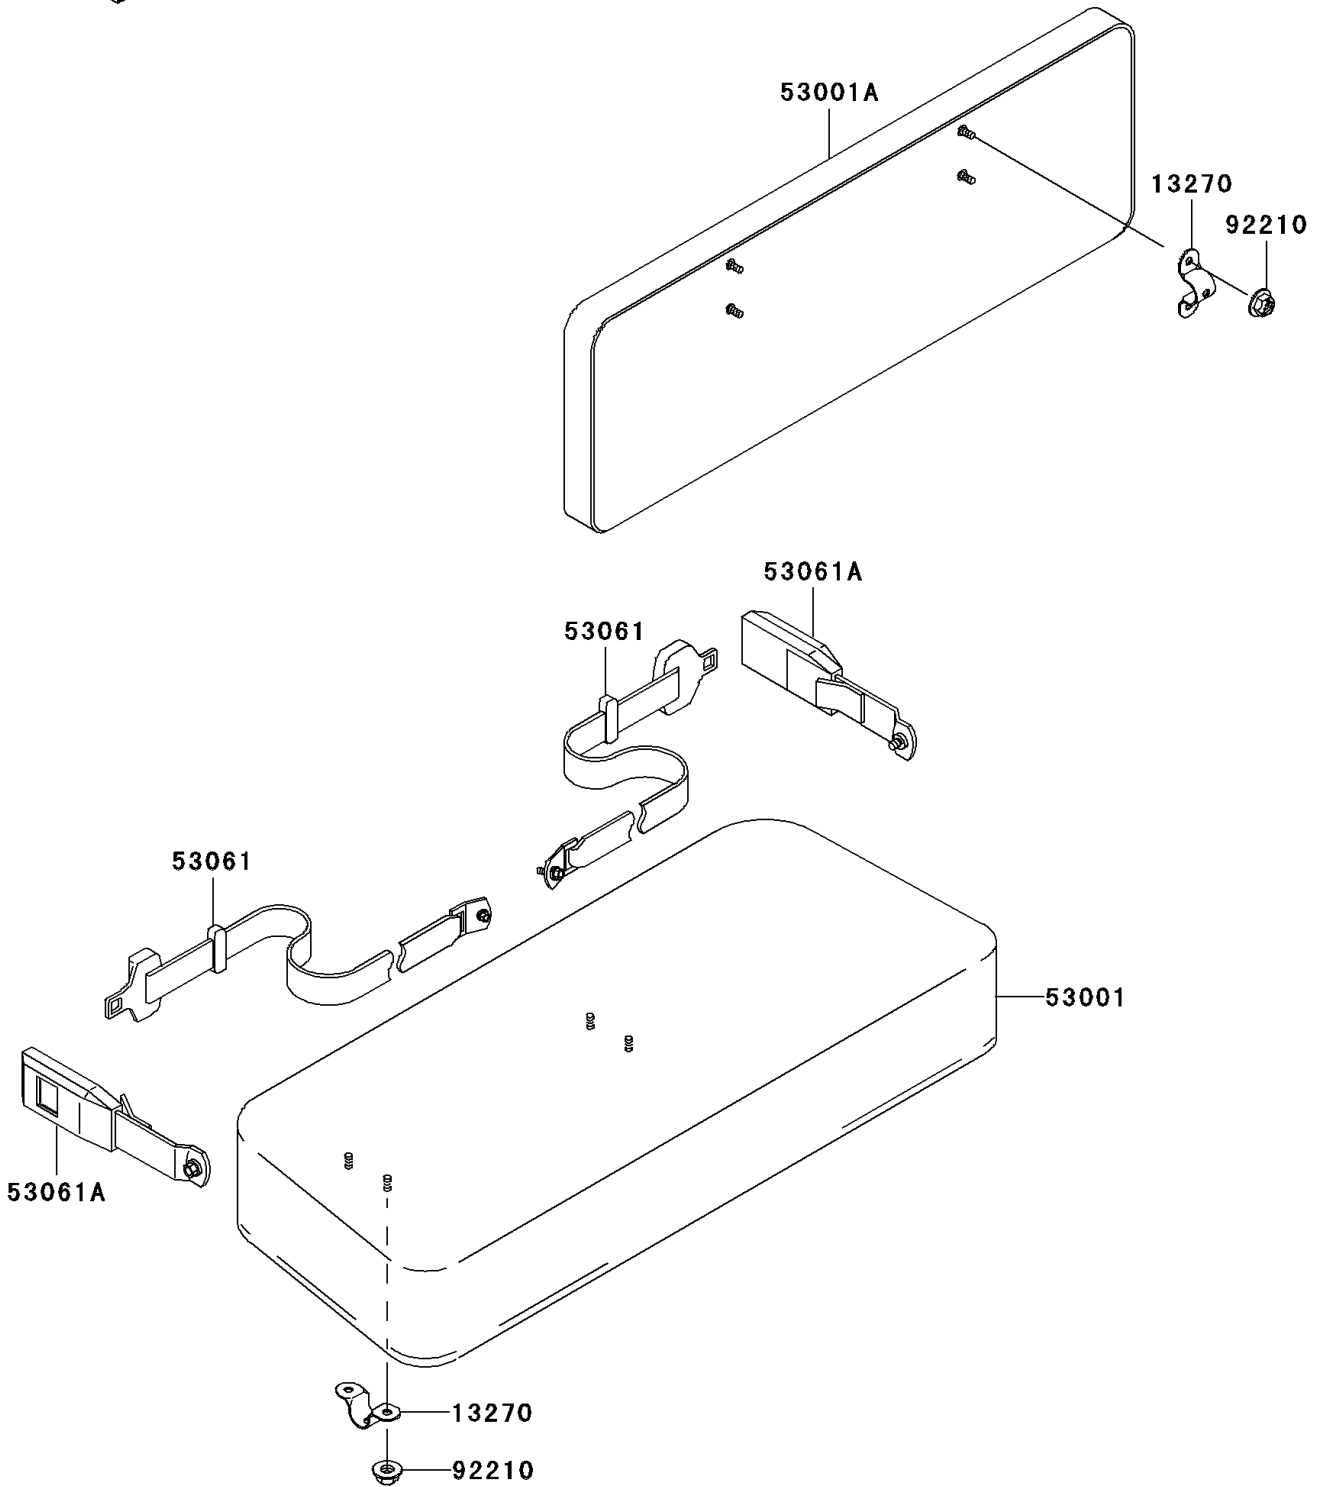

Mule 550 PARTS DIAGRAM

Seat

F2510

Mule 550 PARTS LIST

Seat

ITEM NAME	PART NUMBER	QUANTITY
PLATE,SEAT (Ref # 13270)	13270-1676	4
SEAT-ASSY,CUSHION,GRAY (Ref # 53001)	53001-1822-PA	1
SEAT-ASSY,BACK,GRAY (Ref # 53001A)	53001-1823-PA	1
BELT-SEAT,CATCH PLATE (Ref # 53061)	53061-1013	2
BELT-SEAT,BUCKLE (Ref # 53061A)	53061-1014	2
NUT,FLANGED,LOCK,8MM (Ref # 92210)	92210-0005	8