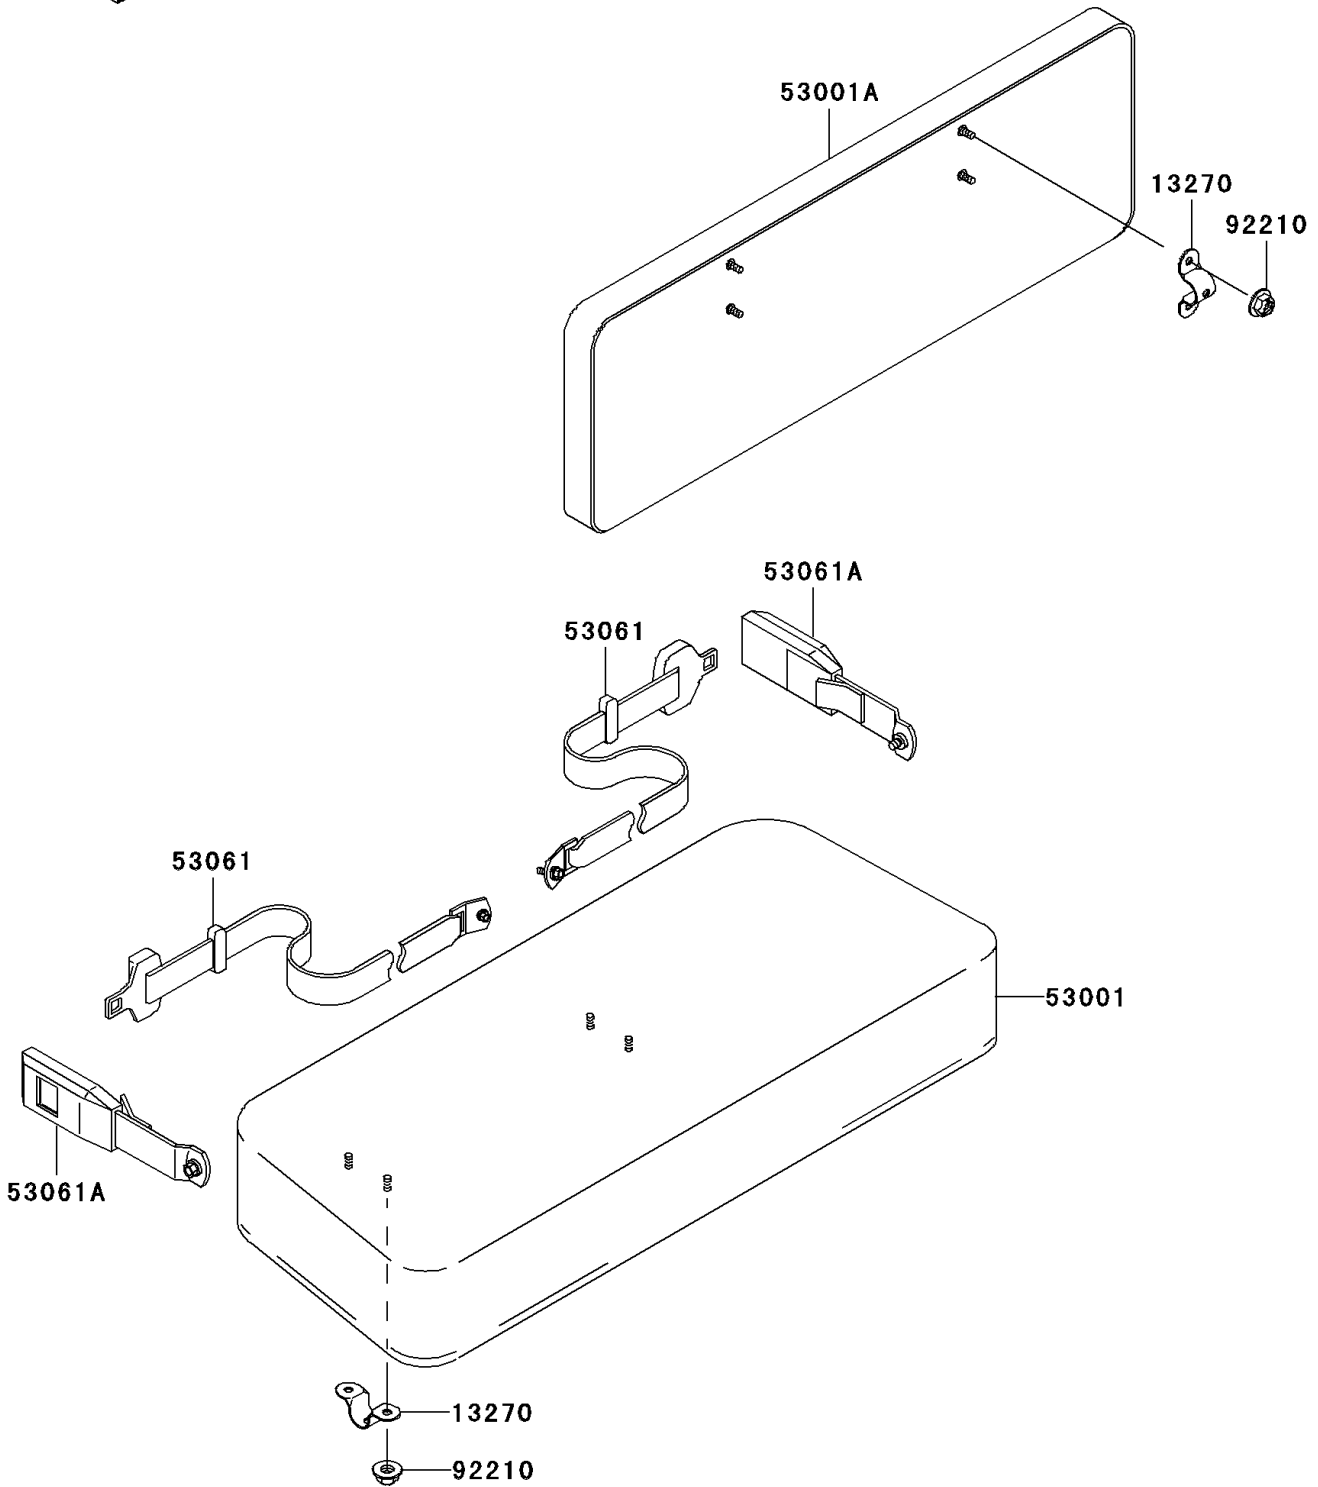

# Mule 550 PARTS DIAGRAM

Seat

F2510

# Mule 550 PARTS LIST

## Seat

ITEM NAME	PART NUMBER	QUANTITY
PLATE,SEAT (Ref # 13270)	13270-1676	4
SEAT-ASSY,CUSHION,GRAY (Ref # 53001)	53001-1822-PA	1
SEAT-ASSY,BACK,GRAY (Ref # 53001A)	53001-1823-PA	1
BELT-SEAT,CATCH PLATE (Ref # 53061)	53061-1013	2
BELT-SEAT,BUCKLE (Ref # 53061A)	53061-1014	2
NUT,FLANGED,LOCK,8MM (Ref # 92210)	92210-0005	8