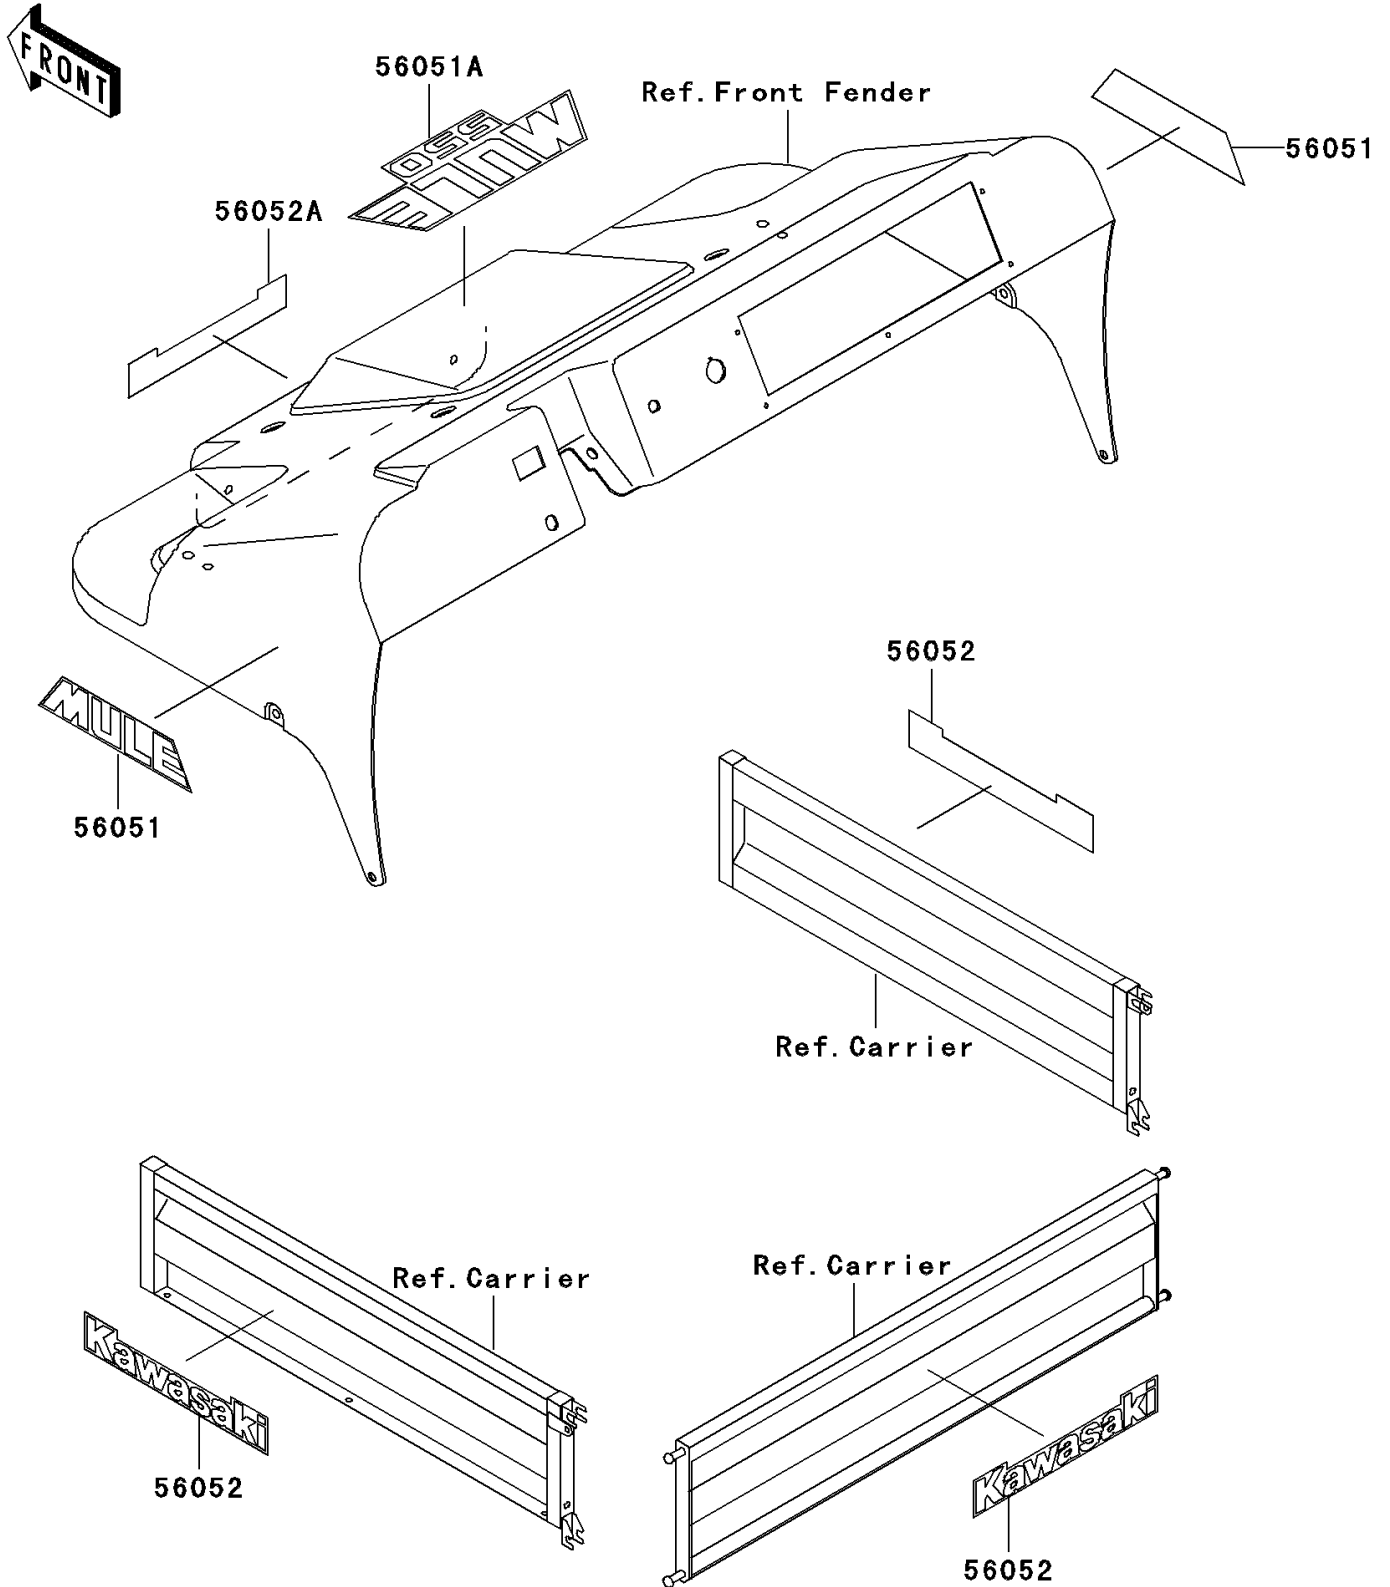

Mule 550 PARTS DIAGRAM

Decals

F2861

Mule 550 PARTS LIST

Decals

ITEM NAME	PART NUMBER	QUANTITY
MARK,MULE (Ref # 56051)	56051-1549	2
MARK,UPPER COVER,MULE 550 (Ref # 56051A)	56051-1896	1
MARK,SIDE PLATE,KAWASAKI (Ref # 56052)	56052-1809	3
MARK,UPPER COVER,KAWASAKI (Ref # 56052A)	56052-1813	1