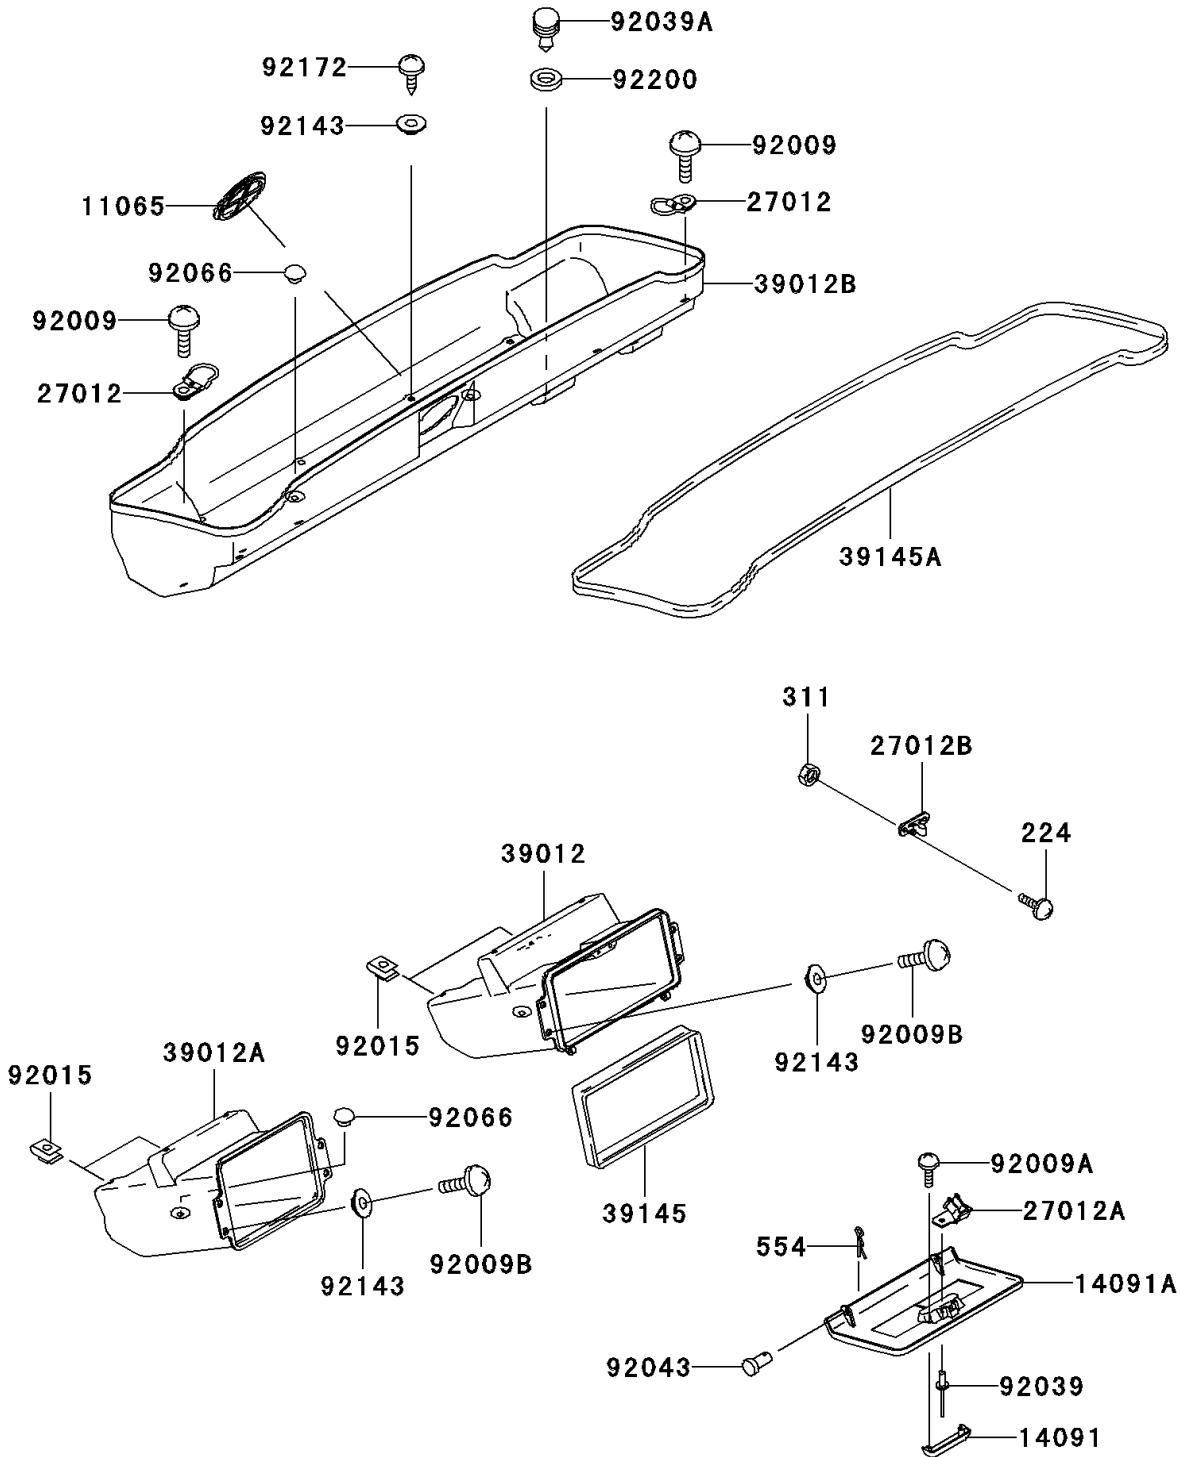

# Mule 3010 Diesel 4X4 PARTS DIAGRAM

Front Box

F2135

# Mule 3010 Diesel 4X4 PARTS LIST

## Front Box

ITEM NAME	PART NUMBER	QUANTITY
SCREW-PAN-WP-CROS,4X12 (Ref # 224)	224C0412	2
NUT-HEX (Ref # 311)	311C0400	2
PIN-SNAP (Ref # 554)	554A0600	2
CAP,F.BLACK (Ref # 11065)	11065-1053-6Z	1
COVER,GRAY (Ref # 14091)	14091-1228-AZ	1
COVER,CONTROL PANEL,GRAY (Ref # 14091A)	14091-1399-AZ	1
HOOK (Ref # 27012)	27012-1577	4
HOOK (Ref # 27012A)	27012-1607	1
HOOK (Ref # 27012B)	27012-1612	1
CASE-STORAGE,RH,GRAY (Ref # 39012)	39012-1061-AZ	1
CASE-STORAGE,LH,GRAY (Ref # 39012A)	39012-1062-AZ	1
CASE-STORAGE,CNT (Ref # 39012B)	39012-1066	1
TRIM-SEAL,L=774 (Ref # 39145)	39145-1130	1
TRIM-SEAL,L=2805 (Ref # 39145A)	39145-1132	1
SCREW,6X22,BLACK (Ref # 92009)	92009-1256	4
SCREW,TAPPING,4X12 (Ref # 92009A)	92009-1444	2
SCREW,6X16 (Ref # 92009B)	92009-1621	8
NUT,CLAMP,6MM (Ref # 92015)	92015-1678	4
RIVET (Ref # 92039)	92039-1041	2
RIVET (Ref # 92039A)	92039-1229	4
PIN,6X13 (Ref # 92043)	92043-1627	2
PLUG (Ref # 92066)	92066-1485	4
COLLAR (Ref # 92143)	92143-1087	12
SCREW,TAPPING,6X12 (Ref # 92172)	92172-0003	4
WASHER,8.5X26X0.8 (Ref # 92200)	92200-1567	4