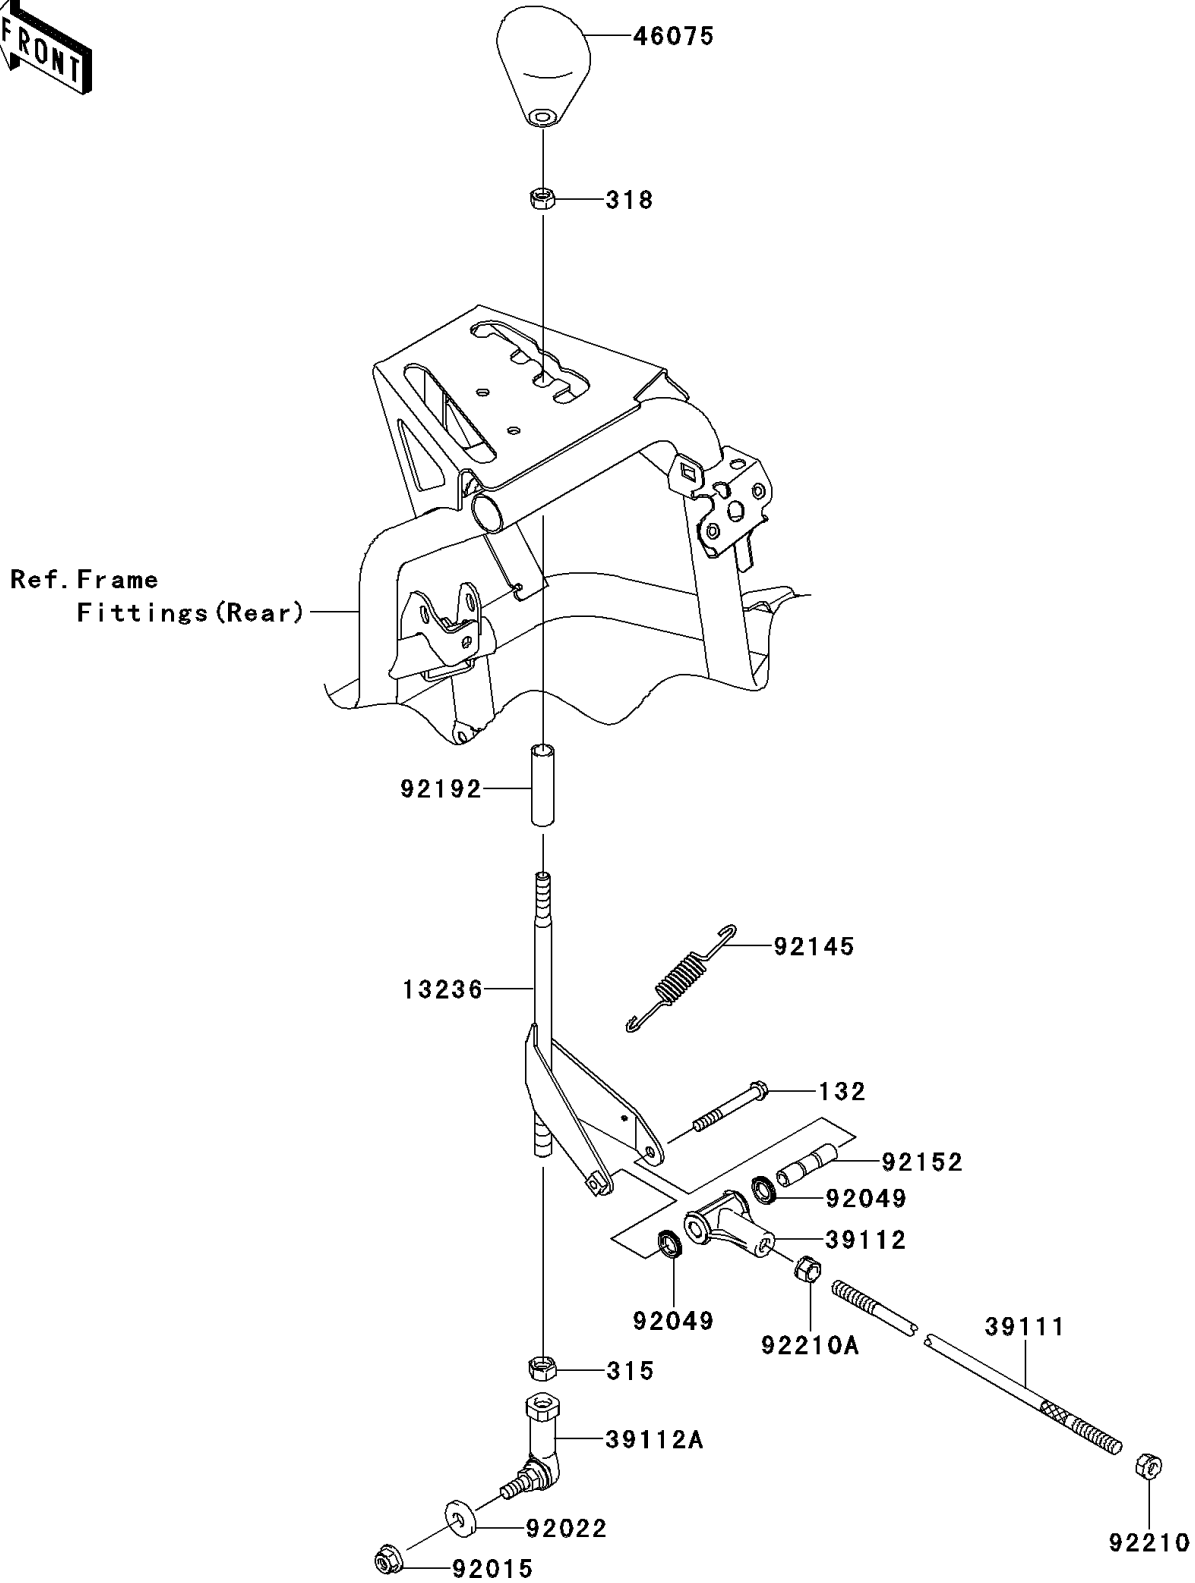

2010 Teryx® 750 FI 4x4 LE PARTS DIAGRAM

Control

E7110

2010 Teryx® 750 FI 4x4 LE PARTS LIST

Control

| ITEM NAME | PART NUMBER | QUANTITY |
|---|-------------|----------|
| BOLT-FLANGED-SMALL,6X50 (Ref # 132) | 132BB0650 | 1 |
| NUT-HEX-FINE,10MM (Ref # 315) | 315AA1000 | 1 |
| NUT-HEX-SMALL,8MM (Ref # 318) | 318BA0800 | 1 |
| LEVER-COMP (Ref # 13236) | 13236-0152 | 1 |
| ROD-TIE (Ref # 39111) | 39111-0040 | 1 |
| RODEND-TIE (Ref # 39112) | 39112-1079 | 1 |
| RODEND-TIE,CONTROL PIVOT (Ref # 39112A) | 39112-1084 | 1 |
| GRIP,SHIFT (Ref # 46075) | 46075-0046 | 1 |
| NUT,8MM (Ref # 92015) | 92015-1432 | 1 |
| WASHER,8.5X22X3.2 (Ref # 92022) | 92022-276 | 1 |
| SEAL-OIL (Ref # 92049) | 92049-1458 | 2 |
| SPRING (Ref # 92145) | 92145-0130 | 1 |
| COLLAR,RODEND-TIE (Ref # 92152) | 92152-1222 | 1 |
| TUBE,10X13X50 (Ref # 92192) | 92192-0812 | 1 |
| NUT,8MM (Ref # 92210) | 92210-1242 | 1 |
| NUT,LH,THREAD 8MM (Ref # 92210A) | 92210-1284 | 1 |