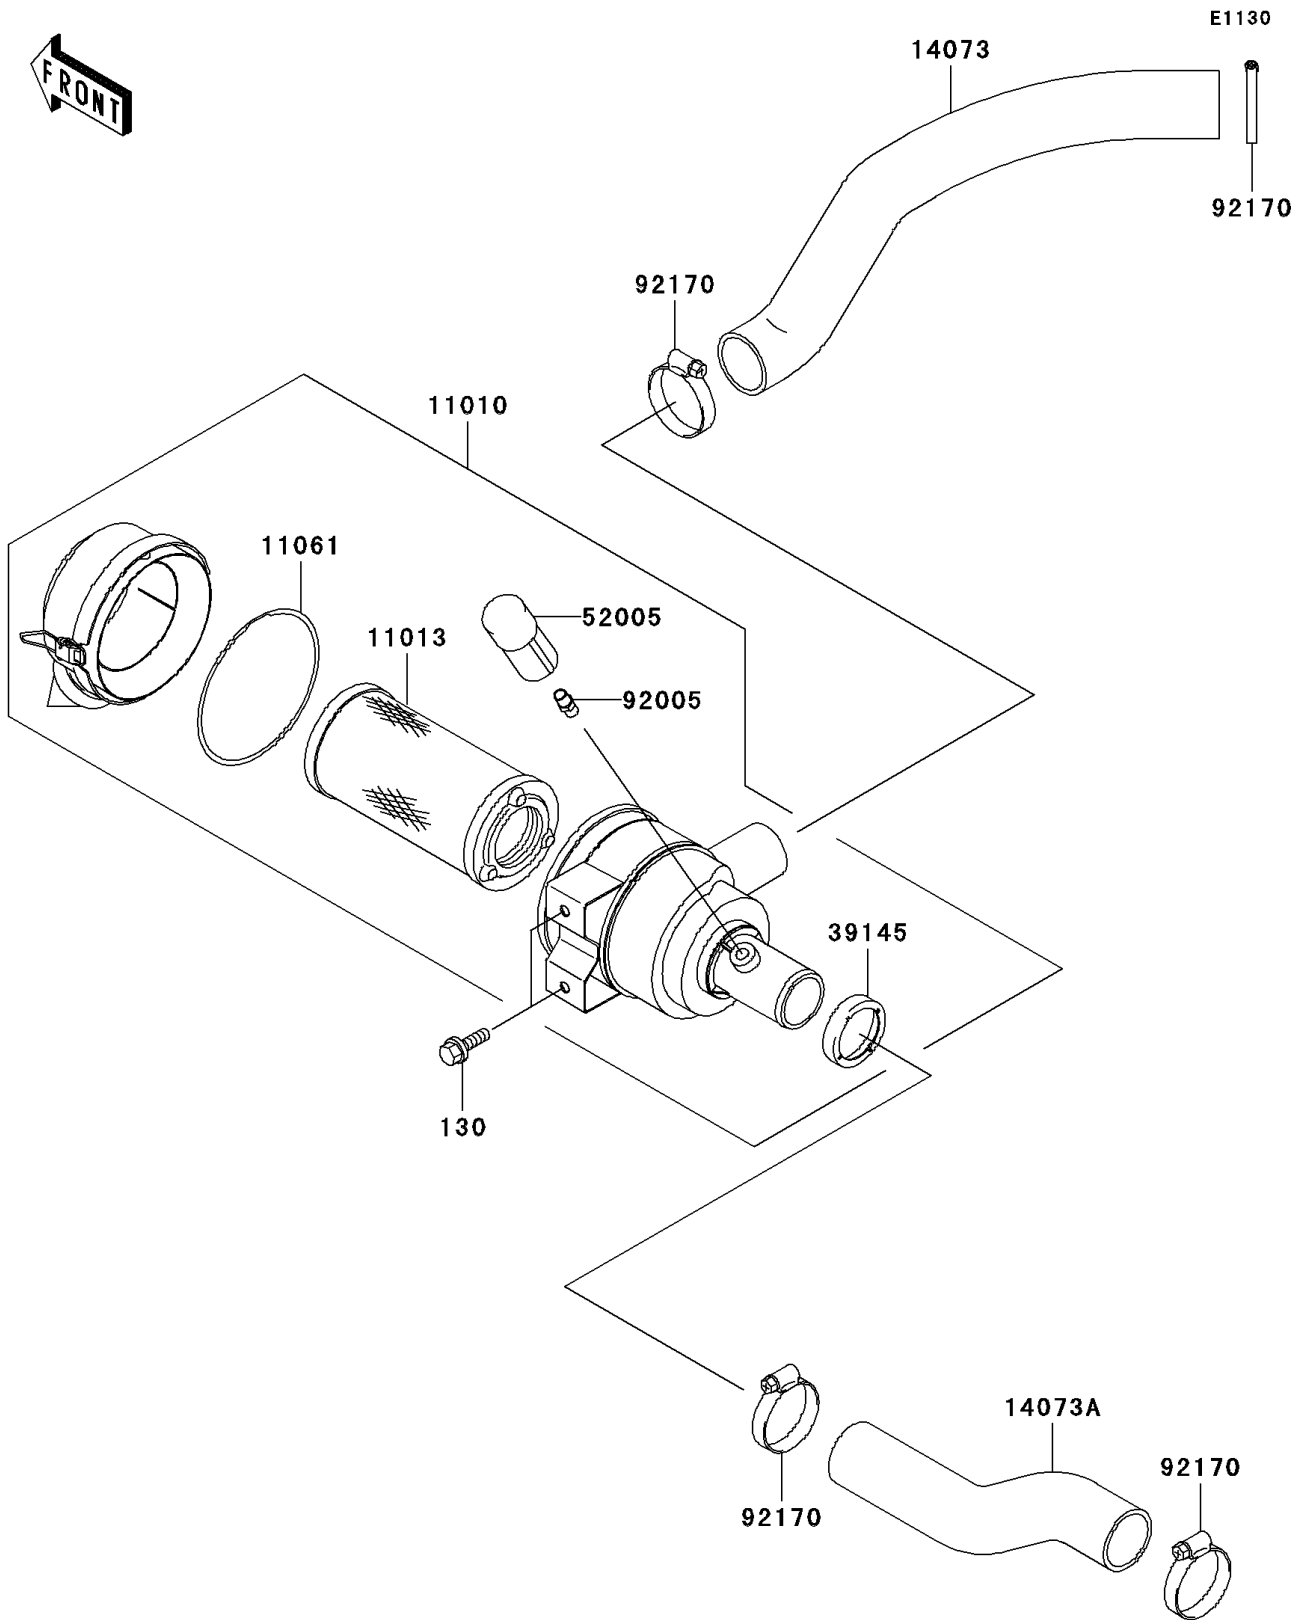

# Mule 3010 4x4 Hardwoods Green HD PARTS DIAGRAM

Air Cleaner

# Mule 3010 4x4 Hardwoods Green HD PARTS LIST

## Air Cleaner

ITEM NAME	PART NUMBER	QUANTITY
BOLT-FLANGED,8X14 (Ref # 130)	130J0814	2
FILTER-ASSY-AIR (Ref # 11010)	11010-1756	1
ELEMENT-AIR FILTER (Ref # 11013)	11013-1290	1
GASKET,AIR FILTER (Ref # 11061)	11061-1078	1
DUCT (Ref # 14073)	14073-1782	1
DUCT (Ref # 14073A)	14073-1783	1
TRIM-SEAL (Ref # 39145)	39145-1133	1
GAUGE,AIR FILTER (Ref # 52005)	52005-1149	1
FITTING,AIR FILTER (Ref # 92005)	92005-1386	1
CLAMP (Ref # 92170)	92170-1674	4