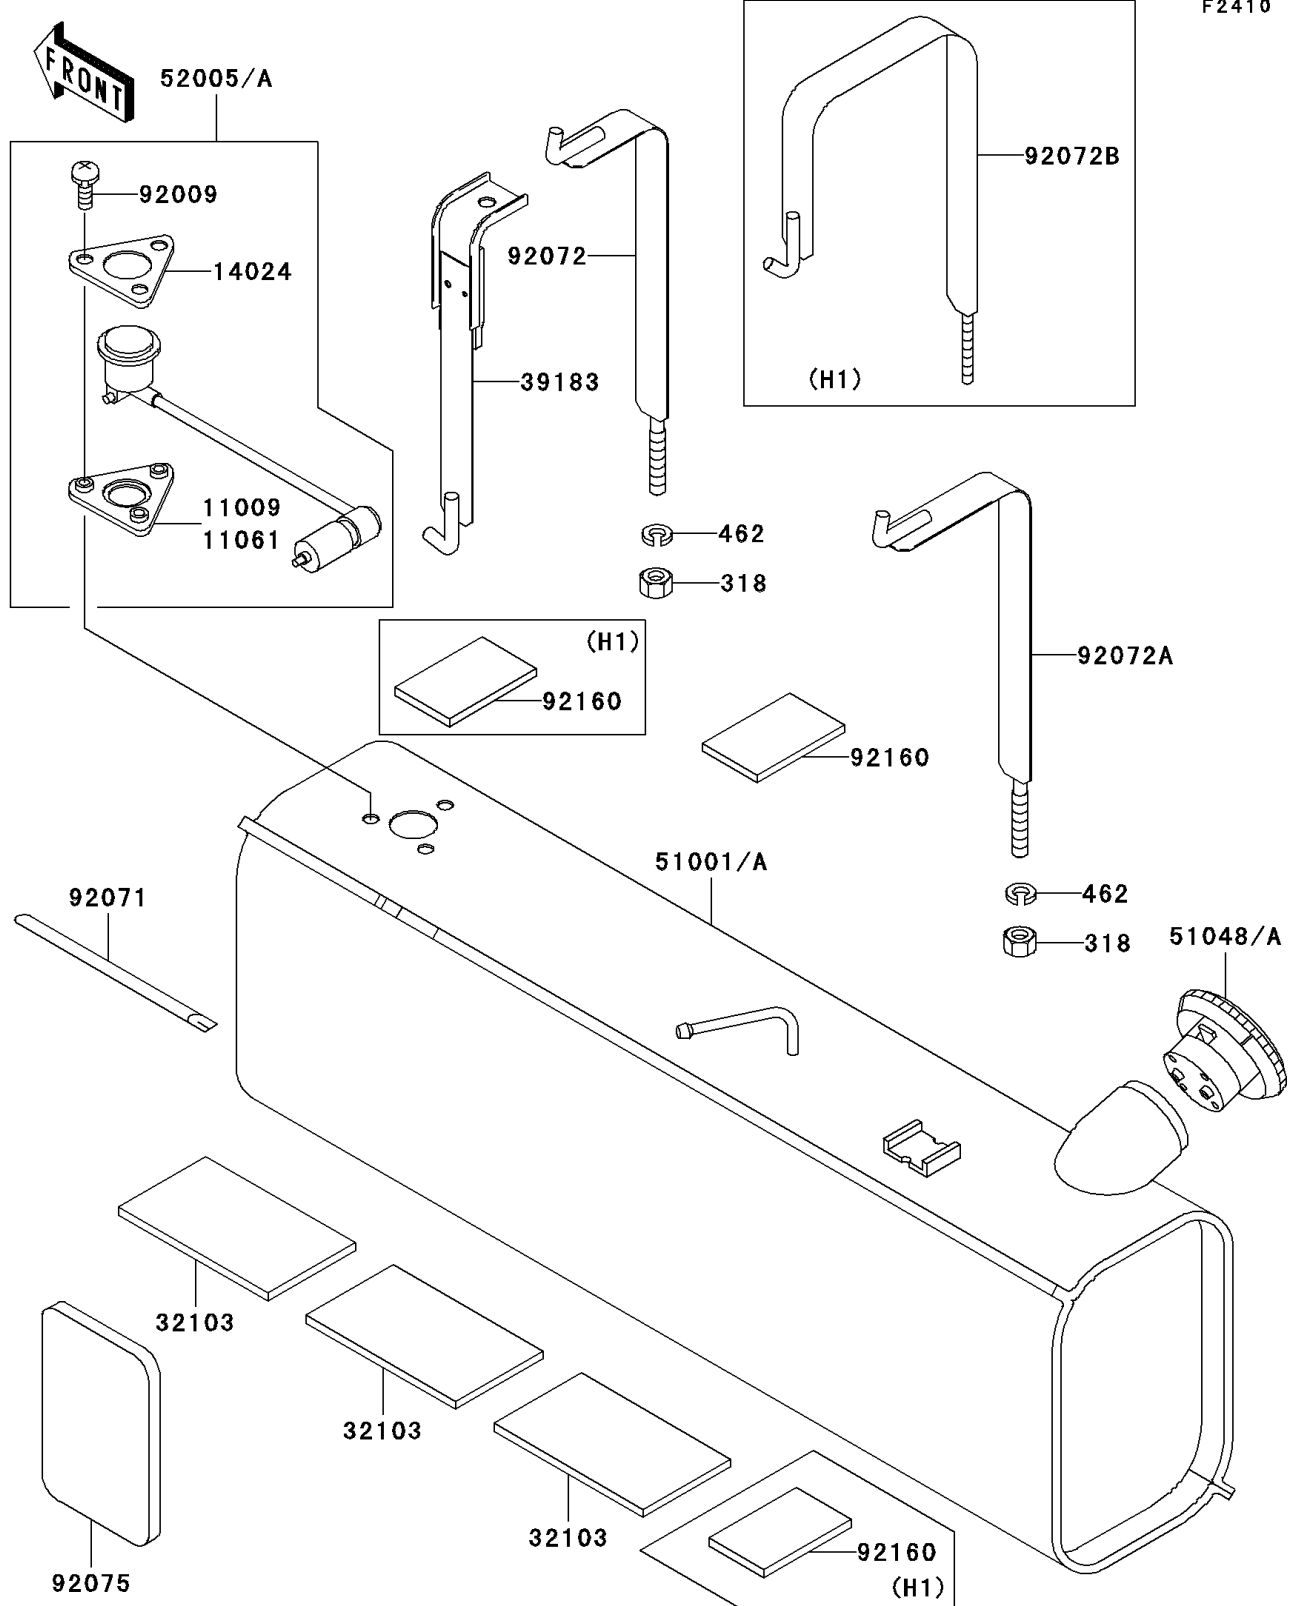

Mule 3010 4x4 Advantage Classic PARTS DIAGRAM

Fuel Tank

F2410

Mule 3010 4x4 Advantage Classic PARTS LIST

Fuel Tank

ITEM NAME	PART NUMBER	QUANTITY
NUT-HEX-SMALL (Ref # 318)	318C0800	2
WASHER-SPRING,8MM (Ref # 462)	462L0800	2
GASKET,FUEL GAUGE (Ref # 11009)	11009-1755	1
COVER,FUEL GAUGE (Ref # 14024)	14024-1697	1
DAMPER,BATTERY (Ref # 32103)	32103-027	3
TANK-COMP-FUEL (Ref # 51001A)	51001-1502	1
CAP-ASSY-TANK,FUEL (Ref # 51048A)	51048-1103	1
GAUGE,FUEL (Ref # 52005A)	52005-1085	1
SCREW,6X14 (Ref # 92009)	92009-1541	3
GROMMET (Ref # 92071)	92071-1198	1
BAND,FUEL TANK (Ref # 92072A)	92072-1248	1
BAND,FUEL TANK (Ref # 92072B)	92072-1249	1
DAMPER (Ref # 92075)	92075-3759	1
DAMPER (Ref # 92160)	92160-1102	3