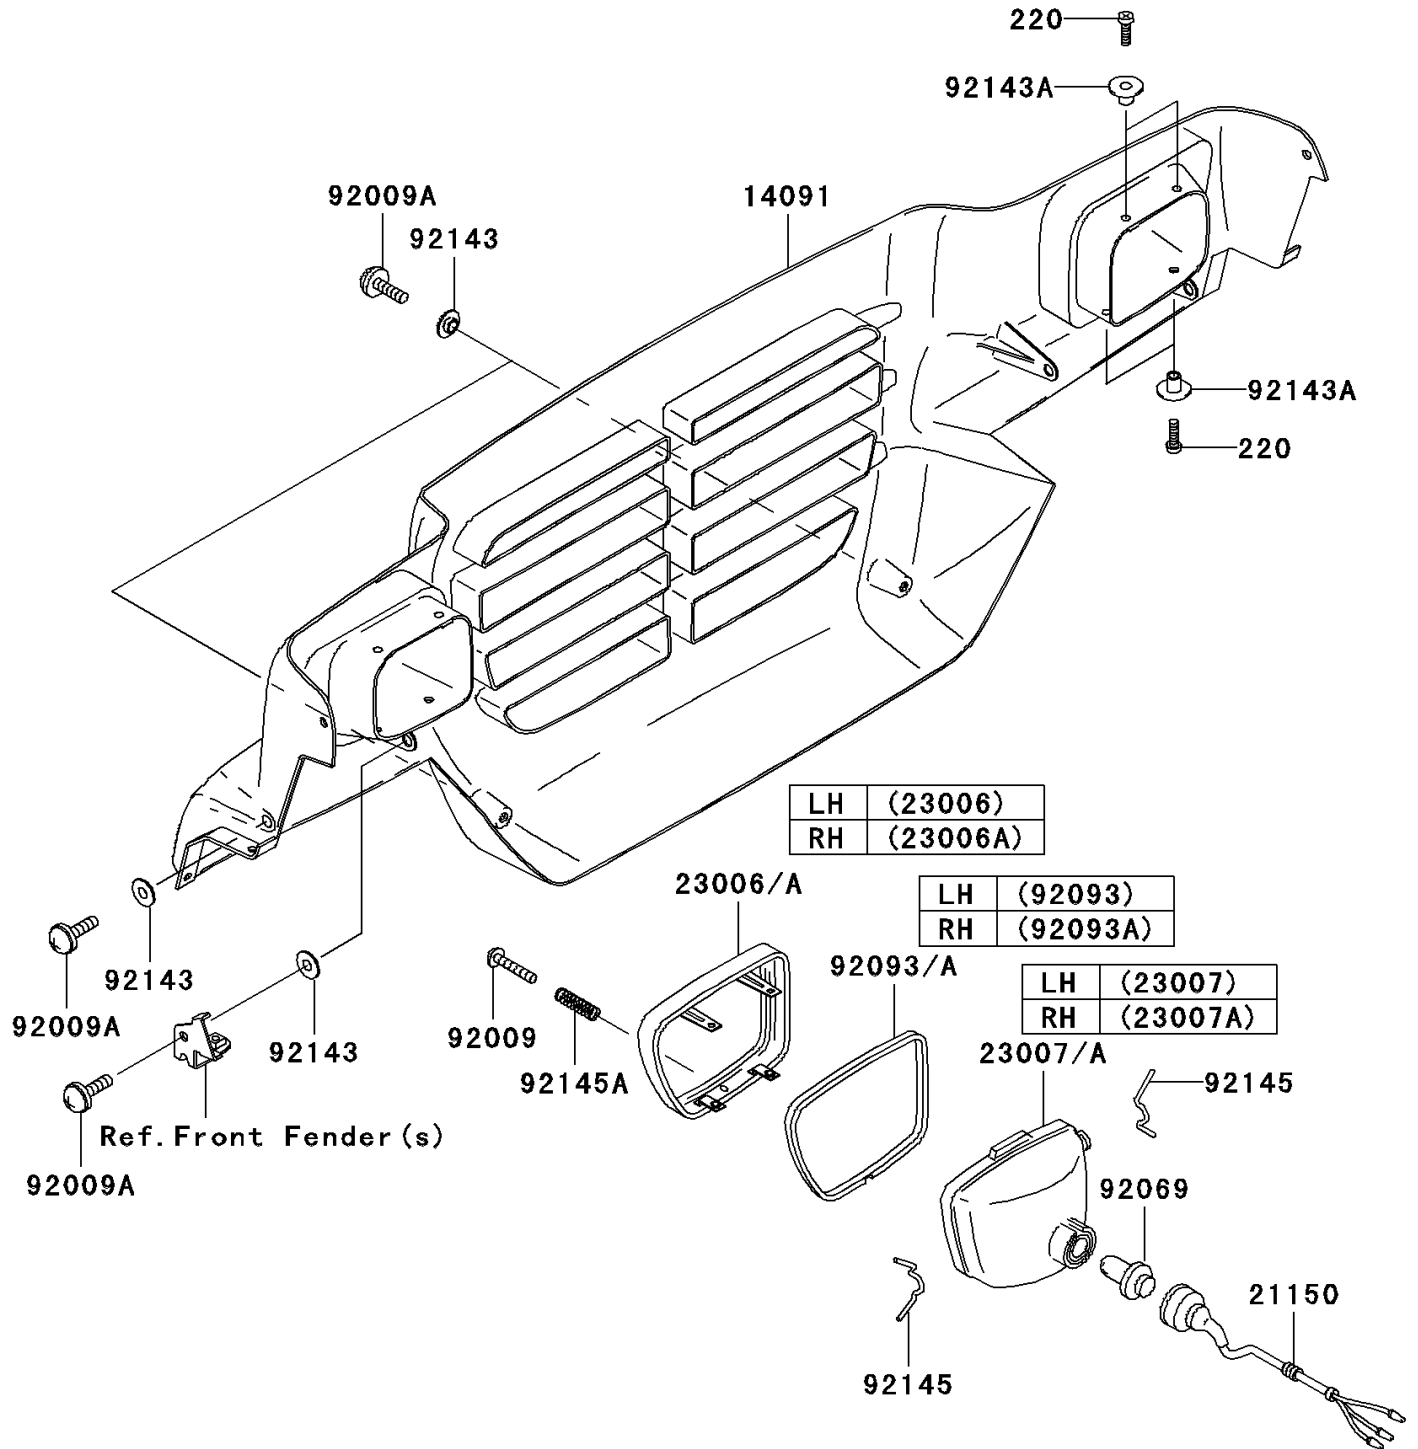

Mule 3010 4x4 Hardwoods Green HD PARTS DIAGRAM

Headlight(s)

F2710

Mule 3010 4x4 Hardwoods Green HD PARTS LIST

Headlight(s)

ITEM NAME	PART NUMBER	QUANTITY
SCREW-PAN-CROSS (Ref # 220)	220F0516	8
COVER,FRONT GRIL,F.BLACK (Ref # 14091)	14091-1225-6Z	1
CORD-ASSY,HEAD LAMP (Ref # 21150)	21150-1060	2
RIM-LAMP,LH (Ref # 23006)	23006-1075	1
RIM-LAMP,RH (Ref # 23006A)	23006-1076	1
LENS-COMP,HEAD LAMP,LH (Ref # 23007)	23007-1354	1
LENS-COMP,HEAD LAMP,RH (Ref # 23007A)	23007-1355	1
SCREW,TAPPING,4X30 (Ref # 92009)	92009-1139	2
SCREW,6X16 (Ref # 92009A)	92009-1621	6
BULB,12V 30/30W (Ref # 92069)	92069-1080	2
SEAL,HEAD LAMP,LH (Ref # 92093)	92093-1481	1
SEAL,HEAD LAMP,RH (Ref # 92093A)	92093-1482	1
COLLAR (Ref # 92143)	92143-1087	6
COLLAR (Ref # 92143A)	92143-1234	8
SPRING (Ref # 92145)	92145-1190	4
SPRING (Ref # 92145A)	92145-1230	2