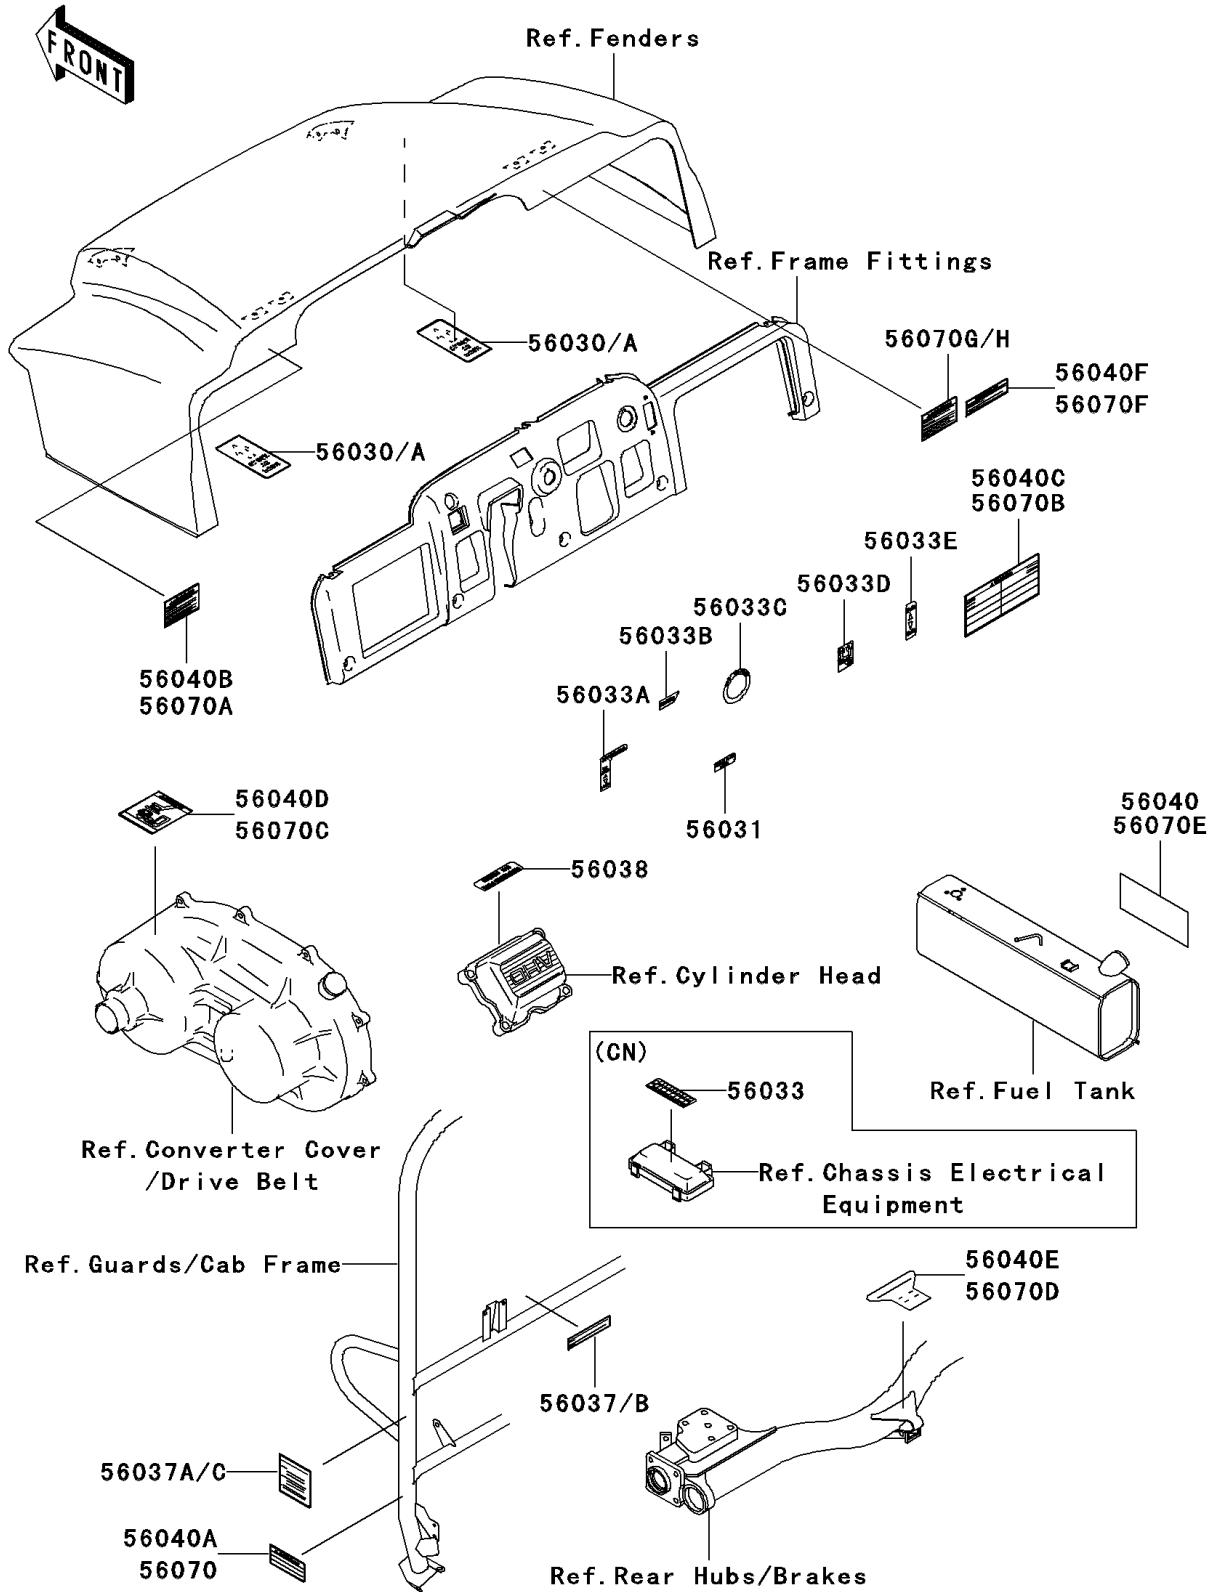

# Mule 3010 4x4 Hardwoods Green HD PARTS DIAGRAM

Labels

F2860

## Labels

ITEM NAME	PART NUMBER	QUANTITY
LABEL,BONNET OPERATION (Ref # 56030)	56030-1240	2
LABEL-MANUAL,BRAKE FLUID LEVEL (Ref # 56031)	56031-1818	1
LABEL-MANUAL,DIFF MODE (Ref # 56033A)	56033-1183	1
LABEL-MANUAL,IGNITION (Ref # 56033B)	56033-1184	1
LABEL-MANUAL,IGNITION,ON/OFF (Ref # 56033C)	56033-1185	1
LABEL-MANUAL,SHIFT (Ref # 56033D)	56033-1186	1
LABEL-MANUAL,2WD/4WD (Ref # 56033E)	56033-1187	1
LABEL-SPECIFICATION,CARGO BED (Ref # 56037)	56037-1576	1
LABEL-SPECIFICATION,TIRE (Ref # 56037A)	56037-1859	1
LABEL-BRAND (Ref # 56038)	56038-2782	1
LABEL-WARNING,FUEL TANK (Ref # 56040)	56040-1241	1
LABEL-WARNING,BED RAISED (Ref # 56040A)	56040-1242	1
LABEL-WARNING,OFF-HIGHWAY (Ref # 56040B)	56040-1317	1
LABEL-WARNING,GENERAL (Ref # 56040C)	56040-1339	1
LABEL-WARNING,HOT SURFACES (Ref # 56040D)	56040-1340	1
LABEL-WARNING,TRAILER HITCH (Ref # 56040E)	56040-1341	1
LABEL-WARNING,SHIFT CAUTION (Ref # 56040F)	56040-1342	1
LABEL-WARNING,BONNET OPERATION (Ref # 56070G)	56070-1240	1
LABEL,BONNET OPERATION (Ref # 56030A)	56030-1246	2
LABEL-MANUAL,FUSE (Ref # 56033)	56033-0020	1
LABEL-SPECIFICATION,CARGO BED (Ref # 56037B)	56037-1903	1
LABEL-SPECIFICATION,TIRE (Ref # 56037C)	56037-1904	1
LABEL,BED RAISED(FRENCH) (Ref # 56070)	56070-1204	1
LABEL,OFF-HIGHWAY(FRENCH) (Ref # 56070A)	56070-1205	1
LABEL,GENERAL(FRENCH) (Ref # 56070B)	56070-1206	1
LABEL-WARNING,HOT SURFACES (Ref # 56070C)	56070-1207	1
LABEL-WARNING,TRAILER HITCH (Ref # 56070D)	56070-1208	1
LABEL,GASOLINE(FRENCH) (Ref # 56070E)	56070-1218	1
LABEL-WARNING,SHIFT CAUTION (Ref # 56070F)	56070-1219	1

## Labels

ITEM NAME	PART NUMBER	QUANTITY
LABEL-WARNING,BONNET OPERATION (Ref # 56070H)	56070-1242	1