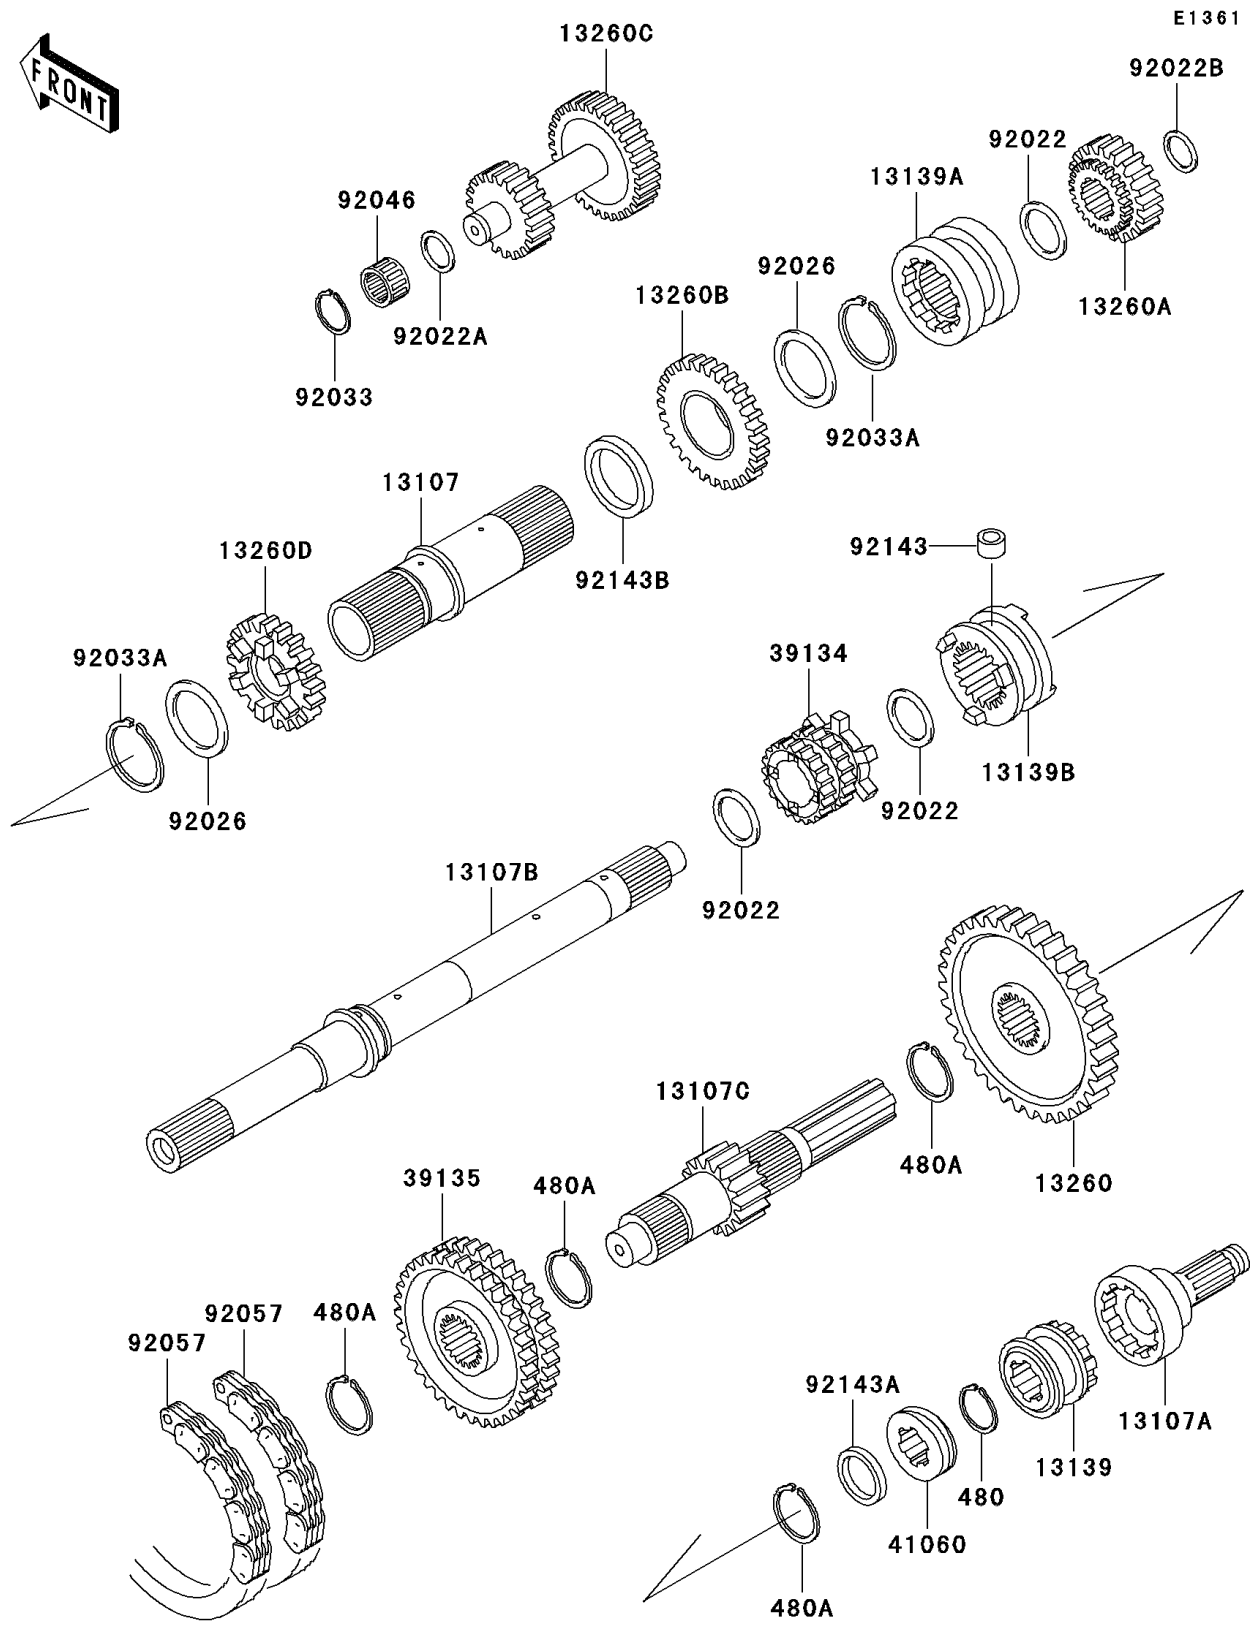

# Mule 3010 Diesel 4X4 PARTS DIAGRAM

Transmission

# Mule 3010 Diesel 4X4 PARTS LIST

## Transmission

ITEM NAME	PART NUMBER	QUANTITY
CIRCLIP-TYPE-C,25MM (Ref # 480)	480J2500	1
CIRCLIP-TYPE-C,30MM (Ref # 480A)	480J3000	4
SHAFT,INPUT OUTER (Ref # 13107)	13107-1309	1
SHAFT,2WD/4WD (Ref # 13107A)	13107-1313	1
SHAFT,INPUT (Ref # 13107B)	13107-1512	1
SHAFT,OUTPUT,14T (Ref # 13107C)	13107-1517	1
SHIFTER,2WD/4WD (Ref # 13139)	13139-1068	1
SHIFTER,SPEED,HI/LOW (Ref # 13139A)	13139-1069	1
SHIFTER,FR/RR (Ref # 13139B)	13139-1072	1
GEAR,OUTPUT REVERSE,51T (Ref # 13260)	13260-1288	1
GEAR,INPUT REDUCTION,20T (Ref # 13260A)	13260-1289	1
GEAR,INPUT REDUCTION,28T (Ref # 13260B)	13260-1290	1
GEAR,REDUCTION,17T&25T (Ref # 13260C)	13260-1291	1
GEAR,INPUT 28T (Ref # 13260D)	13260-1462	1
SPROCKET-DRIVE,20T (Ref # 39134)	39134-1055	1
SPROCKET-DRIVEN,41T (Ref # 39135)	39135-1055	1
GEAR-METER SCREW (Ref # 41060)	41060-1147	1
WASHER,25.3X33X1 (Ref # 92022)	92022-1109	3
WASHER,17.3X28X1 (Ref # 92022A)	92022-255	1
WASHER,17.3X30X1.4 (Ref # 92022B)	92022-270	1
SPACER,35.3X44X0.5 (Ref # 92026)	92026-1375	2
RING-SNAP (Ref # 92033)	92033-032	1
RING-SNAP (Ref # 92033A)	92033-1269	2
BEARING-NEEDLE,K17X23X13.8 (Ref # 92046)	92046-1184	1
CHAIN,REVERSE,81RH2520,54L (Ref # 92057)	92057-1364	2
COLLAR,8X14X10.5 (Ref # 92143)	92143-1497	1
COLLAR,25X32X4.5 (Ref # 92143A)	92143-1597	1
COLLAR (Ref # 92143B)	92143-1599	1